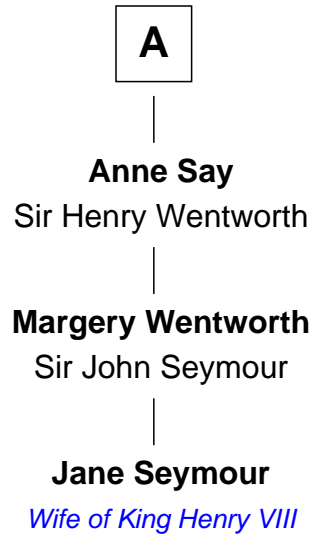

**FamousKin.com**  
**Relationship Chart of**  
**Isabelle of Angoulême**  
(c1188 - 1246)

8th Great-grandmother of

**Jane Seymour**  
*3rd Wife of King Henry VIII*

**Isabelle of Angoulême**

Hugh X de Lusignan

**Sir William de Valence**

Joan de Munchensi

**Isabel de Valence**

Sir John de Hastings

**Elizabeth de Hastings**

Sir Roger de Grey

**Sir Reynold de Grey**

Eleanor le Strange

**Ida Grey**

John Cokayne

**Elizabeth Cokayne**

Sir Laurence Cheney

**Elizabeth Cheney**

Sir John Say

**A**

FamousKin.com