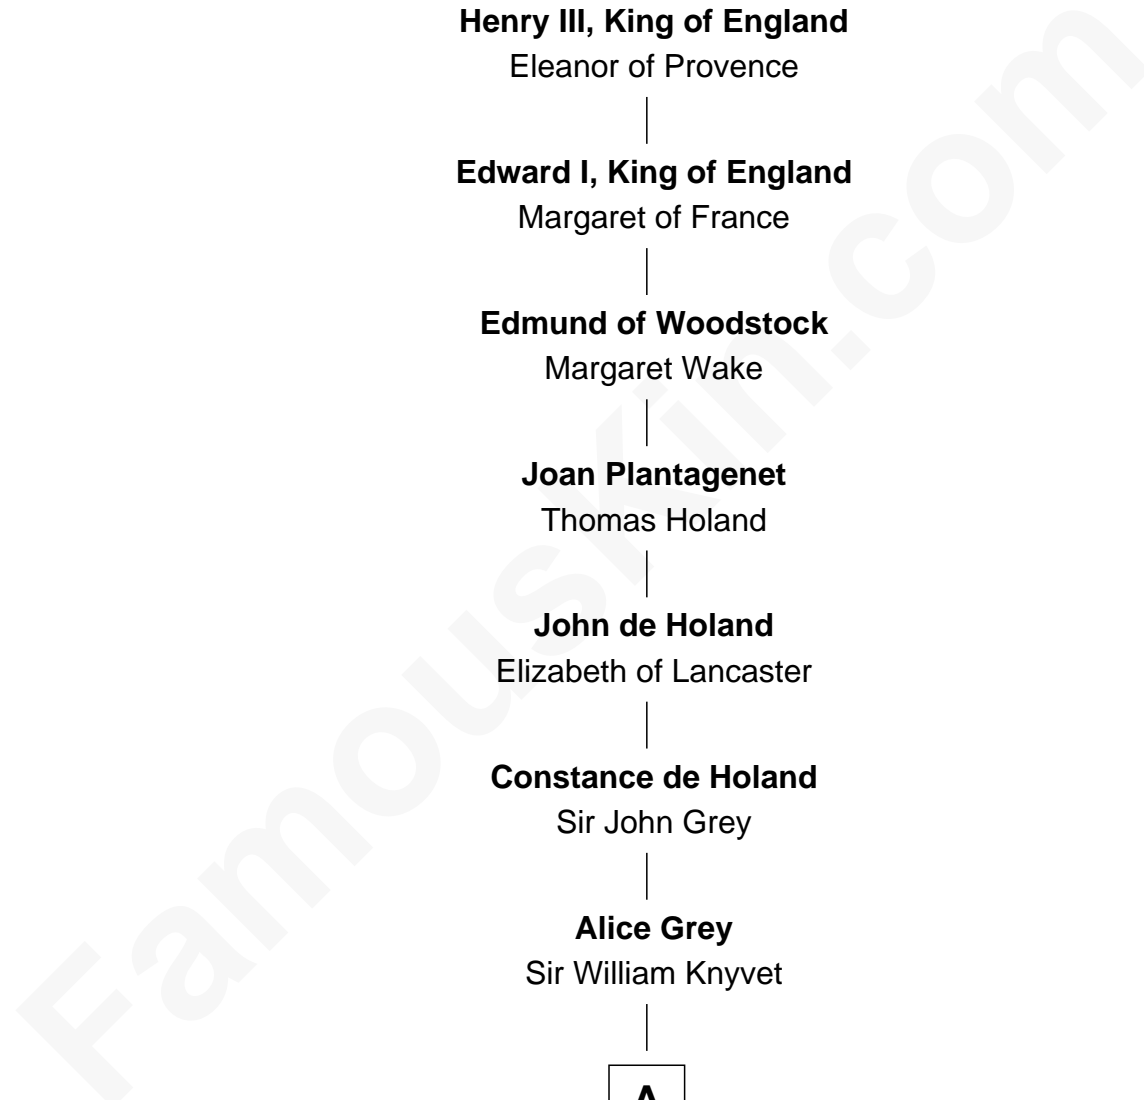

FamousKin.com
Relationship Chart of
Isabelle of Angoulême
 (c1188 - 1246)

21st Great-grandmother of

Tilda Swinton
Movie Actress

Isabelle of Angoulême

John, King of England

Henry III, King of England

Eleanor of Provence

Edward I, King of England

Margaret of France

Edmund of Woodstock

Margaret Wake

Joan Plantagenet

Thomas Holand

John de Holand

Elizabeth of Lancaster

Constance de Holand

Sir John Grey

Alice Grey

Sir William Knyvet

A

A

Sir Edmund Knyvet

Eleanor Tyrrel