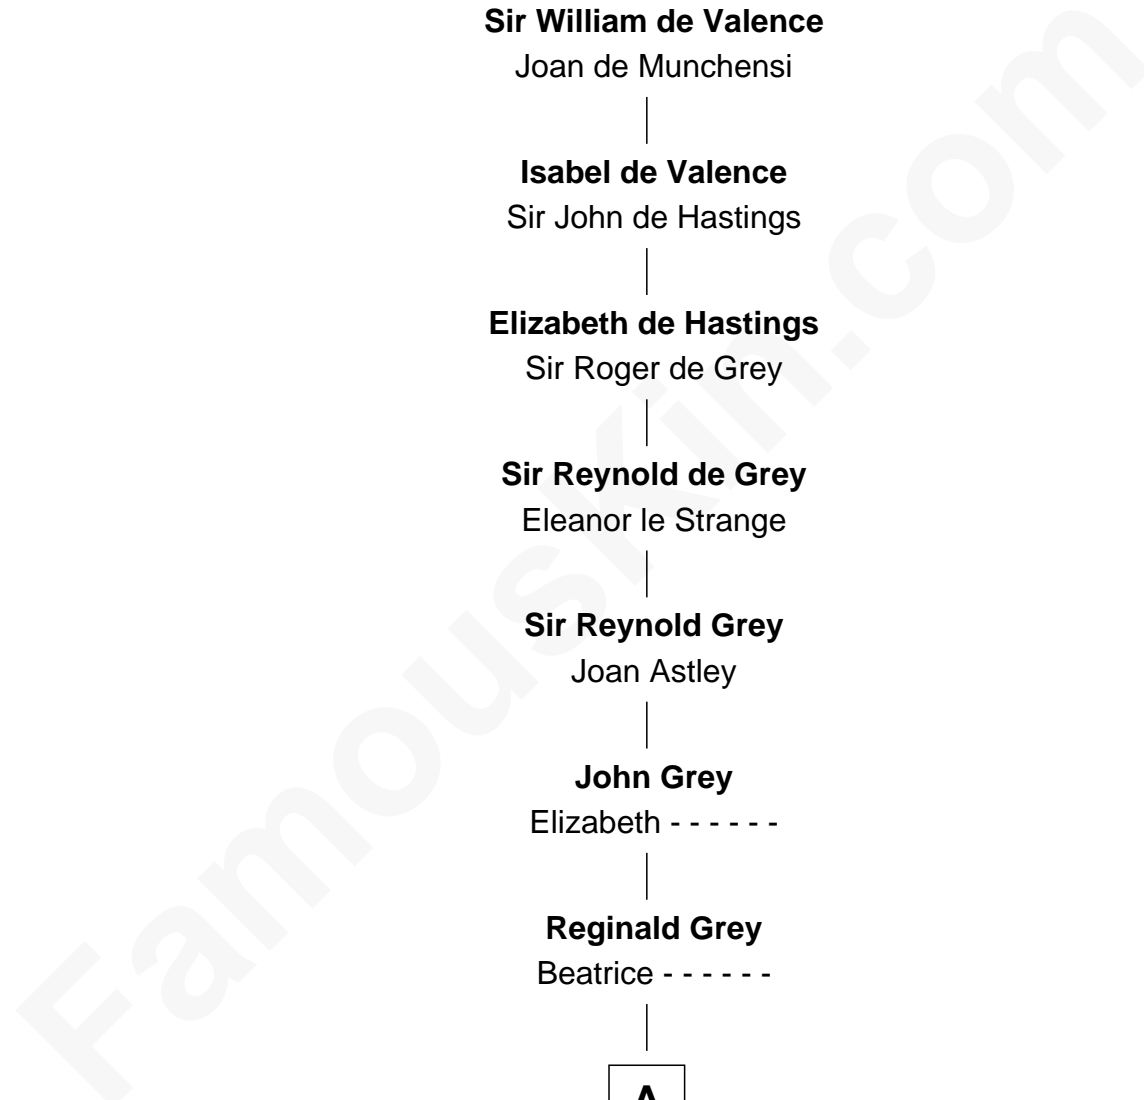

FamousKin.com Relationship Chart of

Isabelle of Angoulême

(c1188 - 1246)

20th Great-grandmother of

Henry Sturgis Morgan

Co-Founder of Morgan Stanley

Isabelle of Angoulême

Hugh X de Lusignan

Sir Reynold Grey

Joan Astley

John Grey

Elizabeth - - - - -

Reginald Grey

Beatrice - - - - -

A

A