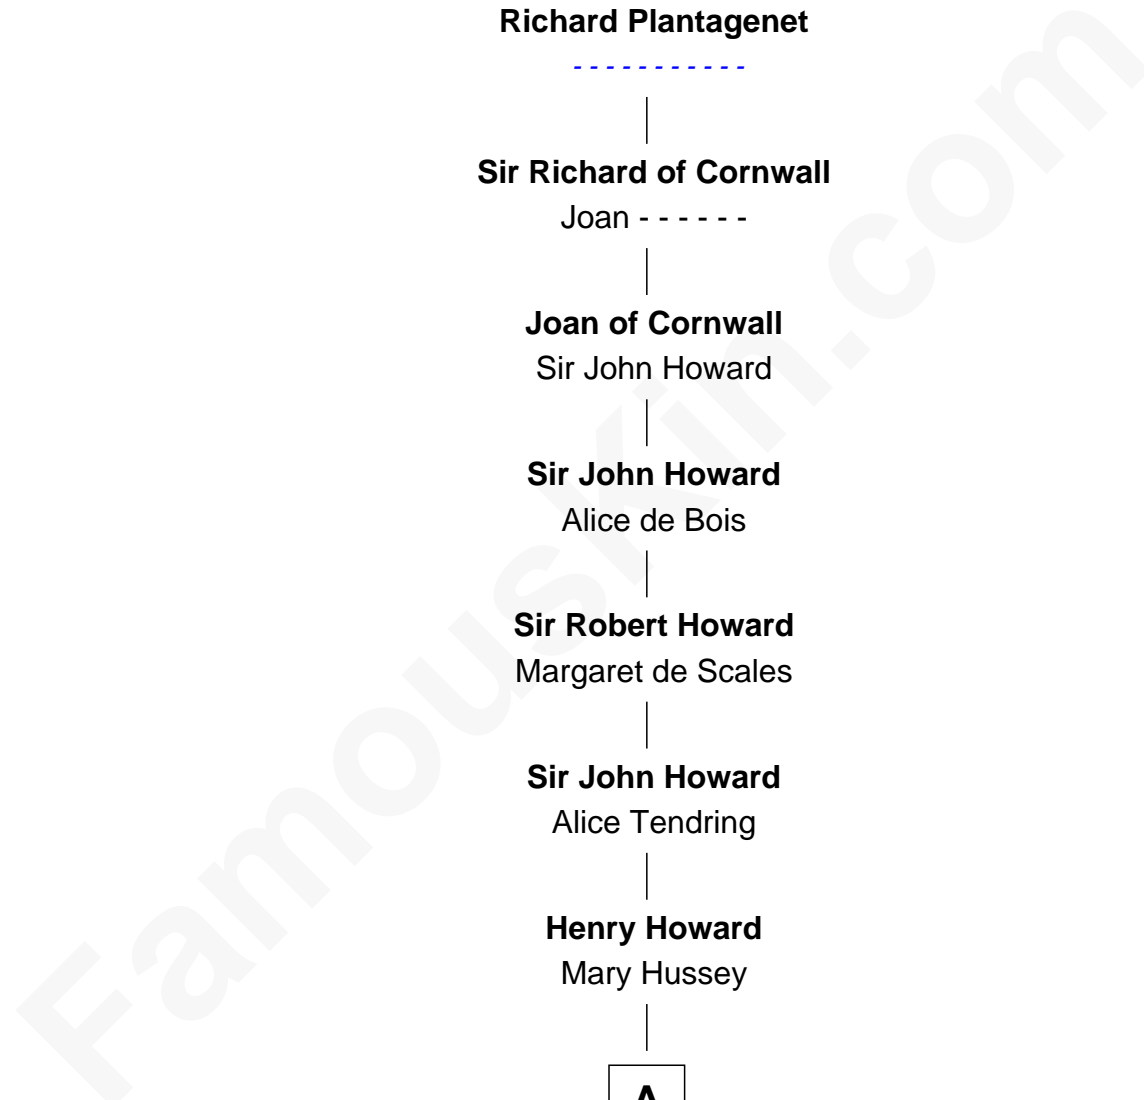

FamousKin.com
Relationship Chart of
Isabelle of Angoulême
 (c1188 - 1246)

23rd Great-grandmother of

John Cena

Movie Actor and WWE Pro Wrestler

Isabelle of Angoulême

John, King of England

Richard Plantagenet

Sir Richard of Cornwall

Joan - - - - -

Joan of Cornwall

Sir John Howard

Sir John Howard

Alice de Bois

Sir Robert Howard

Margaret de Scales

Sir John Howard

Alice Tendring

Henry Howard

Mary Hussey

A

A

Elizabeth Howard

Henry Wentworth

Margery Wentworth

Sir William Waldegrave

Anthony Waldegrave

Elizabeth Gray

Thomas Waldegrave

Elizabeth Gurdon

Thomas Waldegrave

Margaret Holmstead