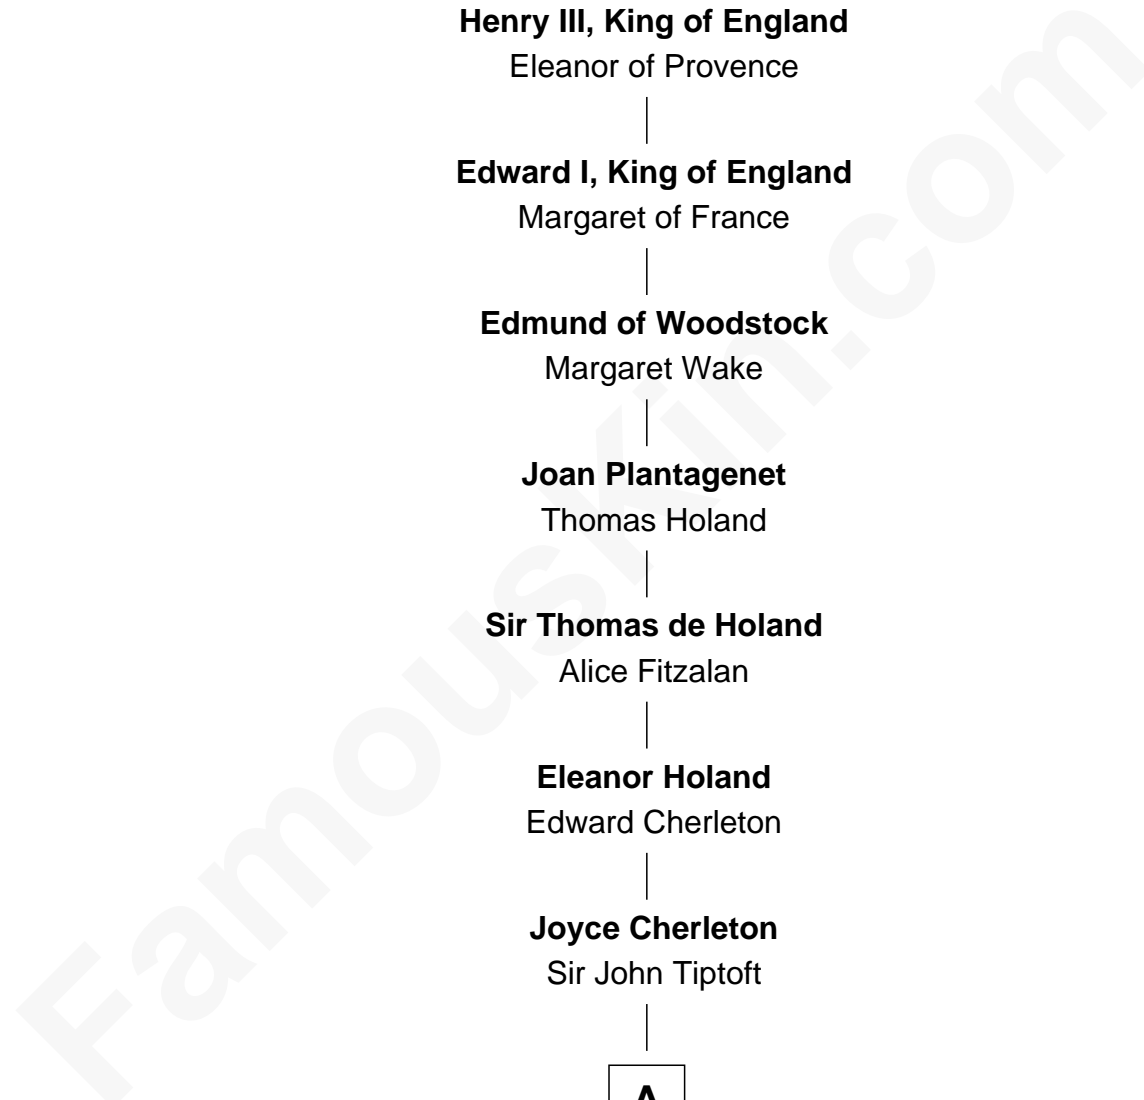

**FamousKin.com**  
**Relationship Chart of**  
**Isabelle of Angoulême**  
*(c1188 - 1246)*

**22nd Great-grandmother of**

**J. K. Simmons**  
*TV and Movie Actor*

**Isabelle of Angoulême**

John, King of England

**Henry III, King of England**

Eleanor of Provence

**Edward I, King of England**

Margaret of France

**Edmund of Woodstock**

Margaret Wake

**Joan Plantagenet**

Thomas Holand

**Sir Thomas de Holand**

Alice Fitzalan

**Eleanor Holand**

Edward Cherleton

**Joyce Cherleton**

Sir John Tiptoft

**A**

**A**

**Joyce Tiptoft**

Sir Edmund Sutton

**Sir Edward Sutton**

Cecily Willoughby

**Sir John Sutton**

Cecily Grey

**Sir Henry Dudley**

----- Ashton