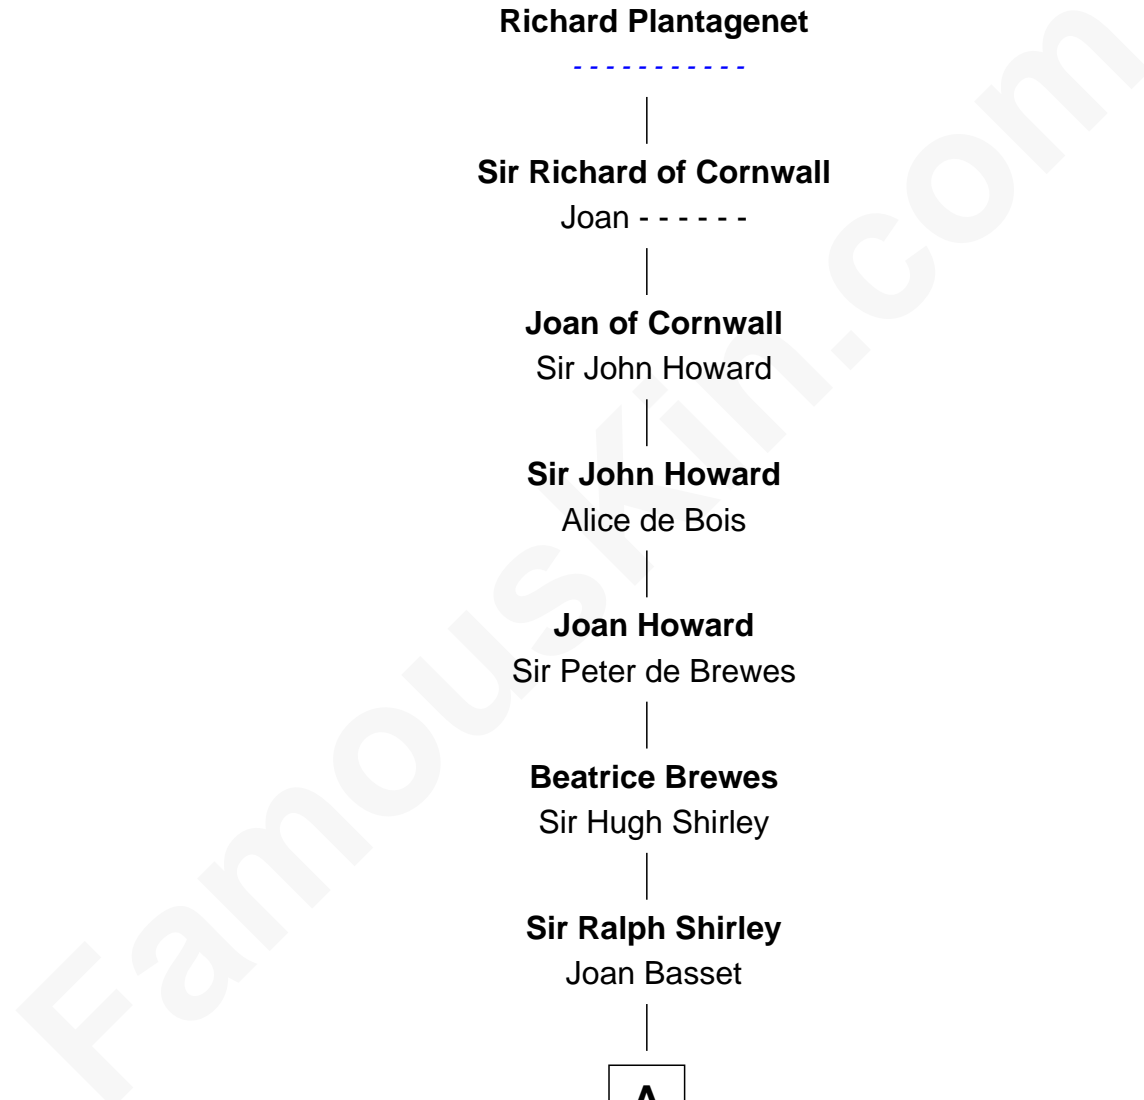

# FamousKin.com Relationship Chart of

**Isabelle of Angoulême**

(c1188 - 1246)

23rd Great-grandmother of

**Marie-Chantal Miller**

*Crown Princess of Greece*

**Isabelle of Angoulême**

John, King of England

**Richard Plantagenet**

**Sir Richard of Cornwall**

Joan - - - - -

**Joan of Cornwall**

Sir John Howard

**Sir John Howard**

Alice de Bois

**Joan Howard**

Sir Peter de Brewes

**Beatrice Brewes**

Sir Hugh Shirley

**Sir Ralph Shirley**

Joan Basset

**A**

**A**

**Beatrice Shirley**