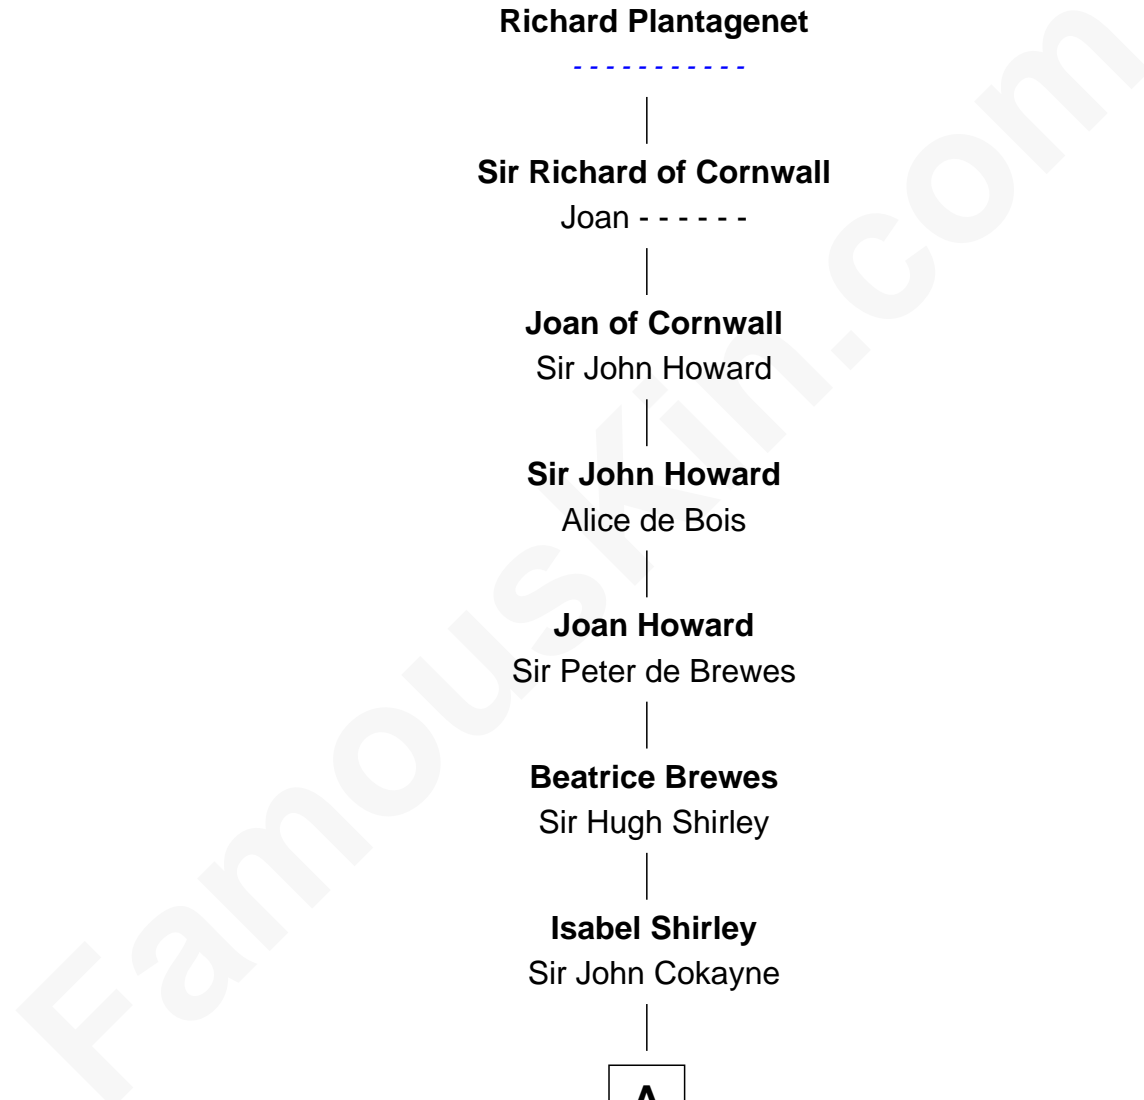

17th Great-grandmother of

Charles Carroll

Signer of the Declaration of Independence

Isabelle of Angoulême

John, King of England

Richard Plantagenet

Sir Richard of Cornwall

Joan - - - - -

Joan of Cornwall

Sir John Howard

Sir John Howard

Alice de Bois

Joan Howard

Sir Peter de Brewes

Beatrice Brewes

Sir Hugh Shirley

Isabel Shirley

Sir John Cokayne

A