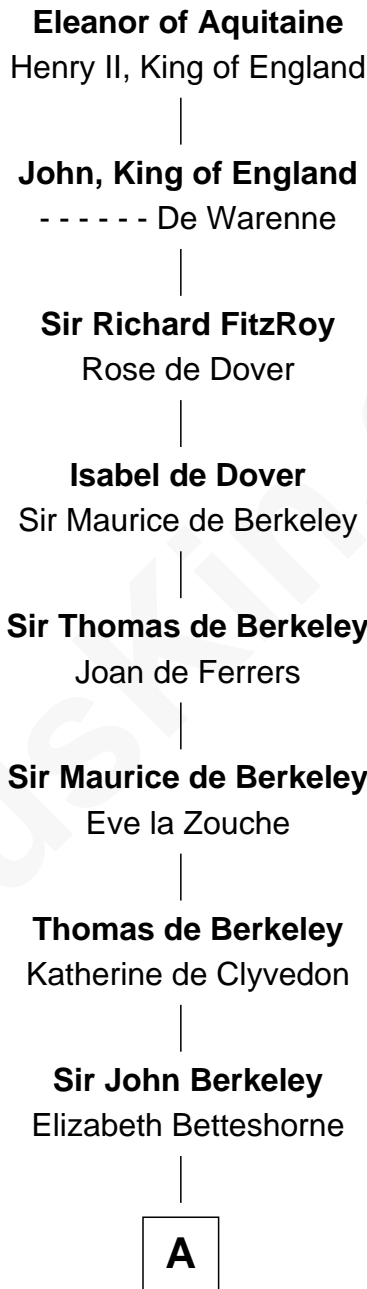

FamousKin.com
Relationship Chart of
Eleanor of Aquitaine
 (c1122 - c1202)

22nd Great-grandmother of

General George S. Patton
U.S. Army - World War II

FamousKin.com

A

Elizabeth Berkeley

Sir John Sutton

Sir Edmund Sutton

Roger Gregory

B

B

—
Frances Gregory

Francis Thornton

—
William Thornton

Martha Stuart

—
William Thorton