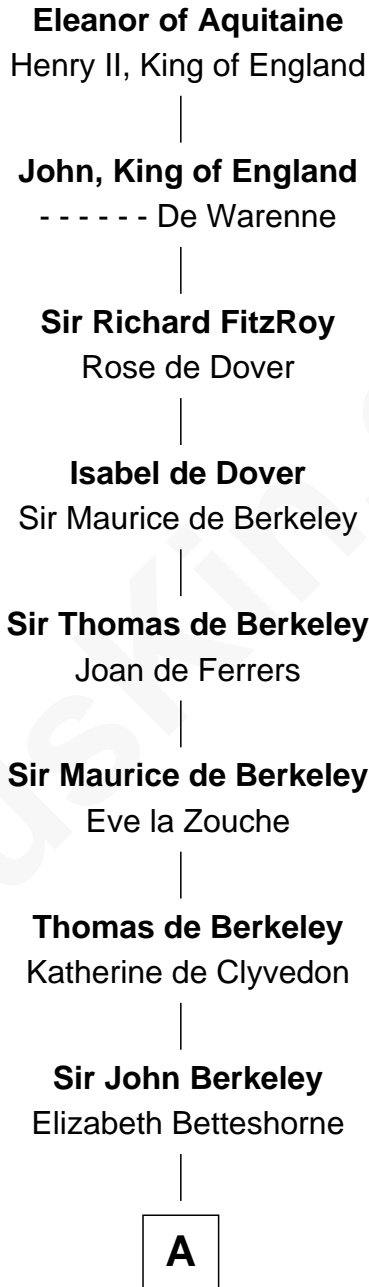

FamousKin.com
Relationship Chart of
Eleanor of Aquitaine
 (c1122 - c1202)

12th Great-grandmother of

Robert Abell

(c1605 - 1663) *Great Migration Immigrant 1630*

FamousKin.com

A

—
Elizabeth Berkeley

Sir John Sutton

—
Jane Sutton

Thomas Mainwaring

—
Cecily Mainwaring

John Cotton

—
Sir George Cotton

Mary Onley

—
Richard Cotton

Mary Mainwaring

—
Frances Cotton

George Abell

—
Robert Abell

Great Migration Immigrant 1630