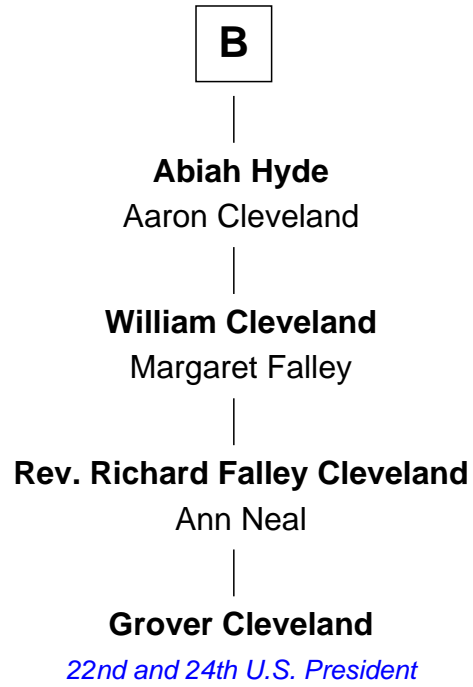

FamousKin.com
Relationship Chart of
Eleanor of Aquitaine
 (c1122 - c1202)

19th Great-grandmother of
Grover Cleveland
22nd and 24th U.S. President

FamousKin.com

A

Elizabeth Berkeley

Sir John Sutton

Jane Sutton

Thomas Mainwaring

Cecily Mainwaring

John Cotton

Sir George Cotton

Mary Onley

Richard Cotton

Mary Mainwaring

Frances Cotton

George Abell

Robert Abell

Joanna - - - - -

Caleb Abell

Margaret Post

Experience Abell

John Hyde

James Hyde

Sarah Marshall

B

FamousKin.com