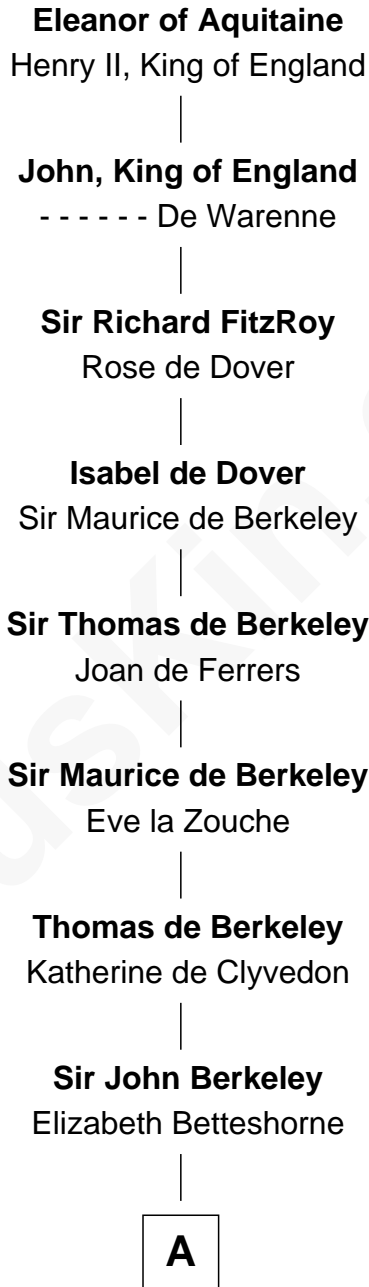

FamousKin.com
Relationship Chart of
Eleanor of Aquitaine
 (c1122 - c1202)

19th Great-grandmother of
Grover Cleveland
22nd and 24th U.S. President

FamousKin.com

A

Elizabeth Berkeley

Sir John Sutton

Jane Sutton

Thomas Mainwaring

Cecily Mainwaring

John Cotton

Sir George Cotton

Mary Onley

Richard Cotton

Mary Mainwaring

Frances Cotton