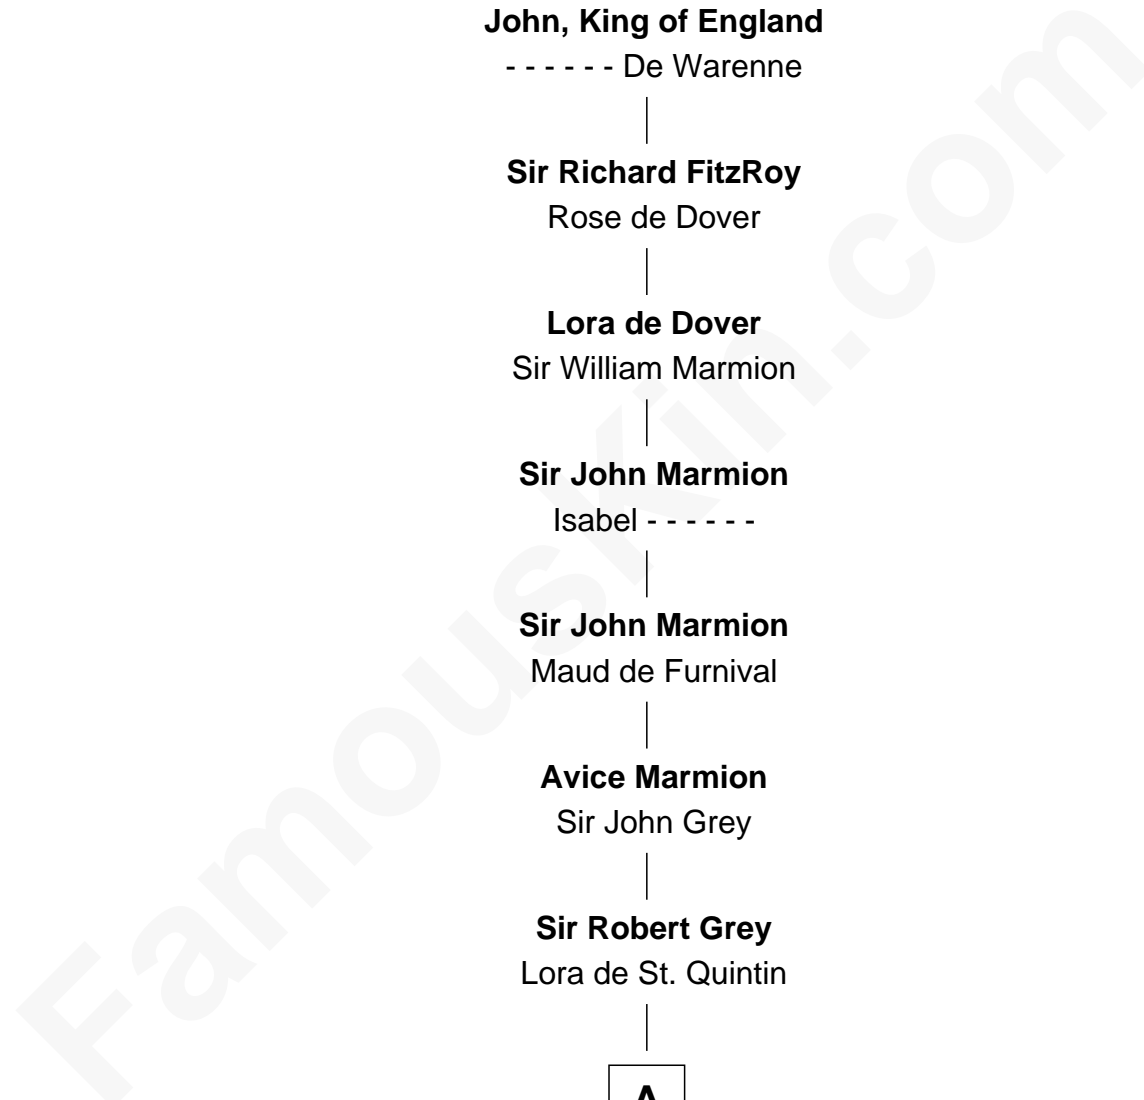

FamousKin.com
Relationship Chart of
Eleanor of Aquitaine
 (c1122 - c1202)

23rd Great-grandmother of

Judy Garland
Singer and Movie Actress

Eleanor of Aquitaine
 Henry II, King of England

|
John, King of England
 - - - - - De Warenne

|
Sir Richard FitzRoy
 Rose de Dover

|
Lora de Dover
 Sir William Marmion

|
Sir John Marmion
 Isabel - - - - -

|
Sir John Marmion
 Maud de Furnival

|
Avice Marmion
 Sir John Grey

|
Sir Robert Grey
 Lora de St. Quintin

|
A

A

Elizabeth Grey
Henry FitzHugh

Sir William FitzHugh
Margery Willoughby

Lora FitzHugh
Sir John Constable

Joan Constable
Sir William Mallory

Sir John Mallory
Margaret Thwaites

Sir William Mallory
Jane Norton