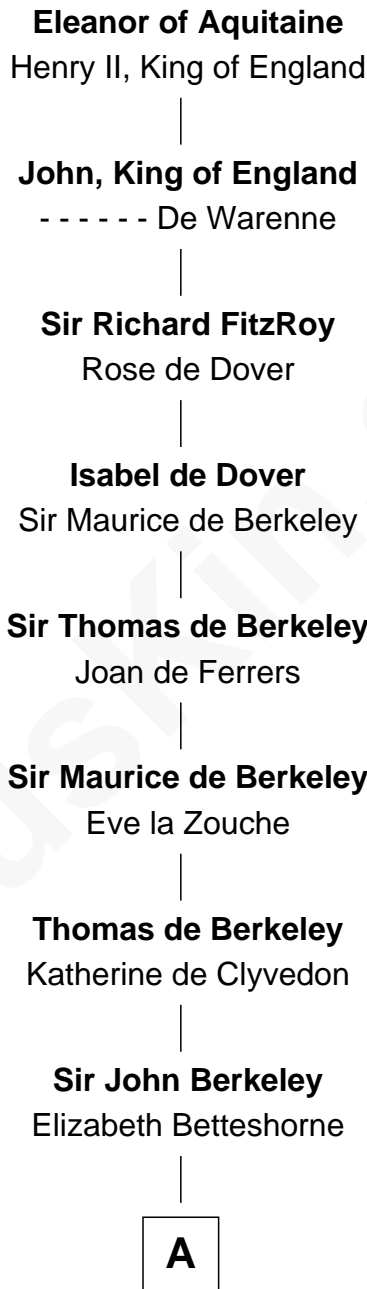

FamousKin.com
Relationship Chart of
Eleanor of Aquitaine
 (c1122 - c1202)

13th Great-grandmother of
Richard More
 (c1614 - c1696) *Mayflower passenger 1620*

FamousKin.com

A

Elizabeth Berkeley

Sir John Sutton

Sir Edmund Sutton

Matilda Clifford

Dorothy Sutton

Richard Wrottesley

Joan Wrottesley

Richard Cresset

Margaret Cresset

Thomas More

Jasper More

Elizabeth Smalley

Katherine More

Col. Samuel More

Richard More

Mayflower passenger 1620