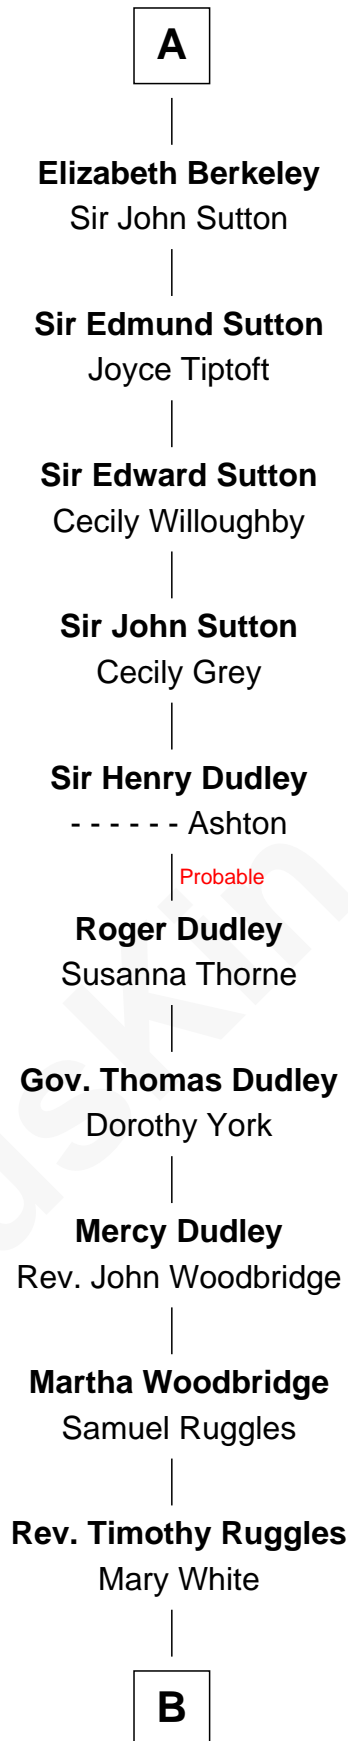

FamousKin.com
Relationship Chart of
Eleanor of Aquitaine
 (c1122 - c1202)

17th Great-grandmother of

Bathsheba (Ruggles) Spooner

First woman executed for murder in U.S. by non-British government

FamousKin.com

B

—
Timothy Dwight Ruggles

Bathsheba Bourne

—
Bathsheba (Ruggles) Spooner

First Woman Executed in U.S.

FamousKin.com