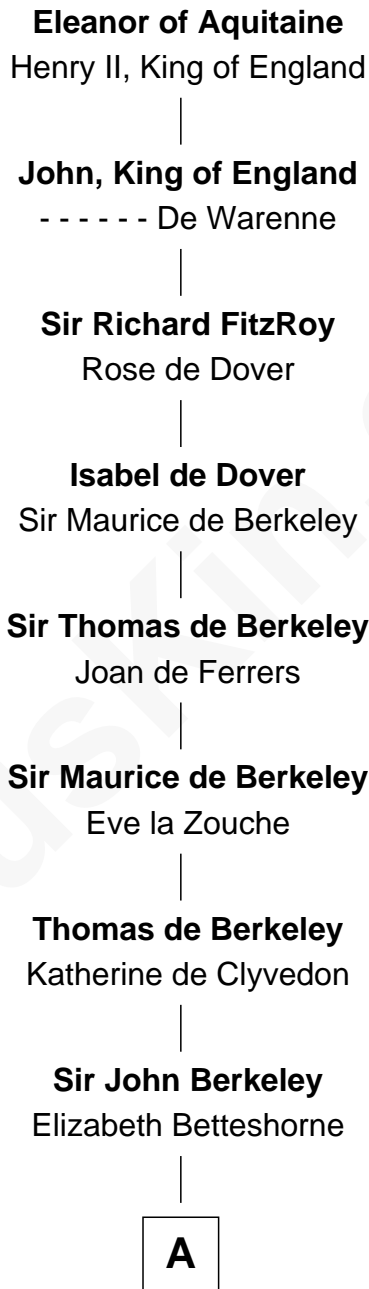

FamousKin.com
Relationship Chart of
Eleanor of Aquitaine
 (c1122 - c1202)

17th Great-grandmother of

Bathsheba (Ruggles) Spooner

First woman executed for murder in U.S. by non-British government

FamousKin.com

B

—
Timothy Dwight Ruggles

Bathsheba Bourne

—
Bathsheba (Ruggles) Spooner

First Woman Executed in U.S.

FamousKin.com