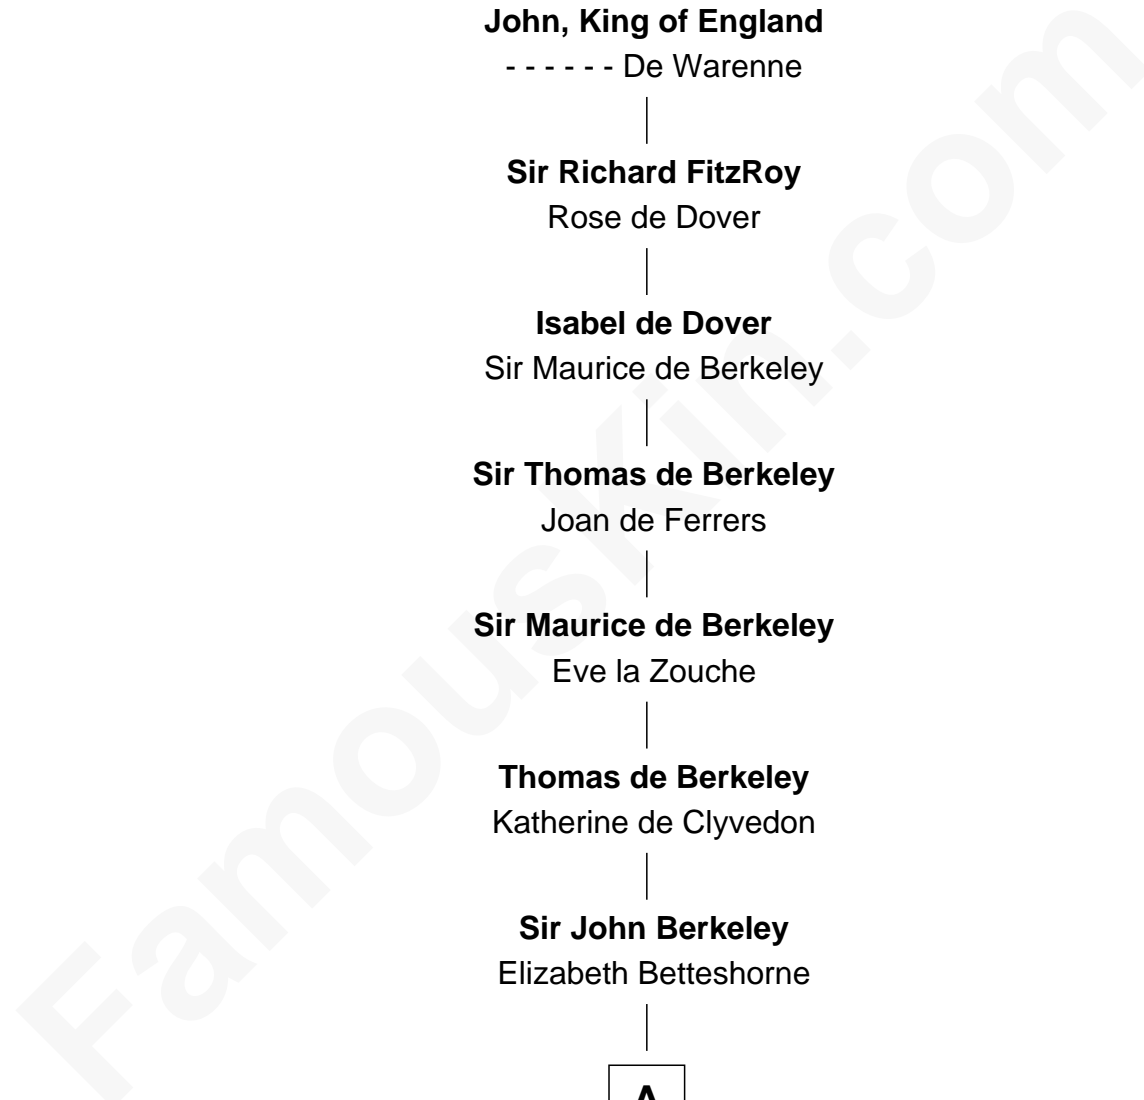

**FamousKin.com**  
**Relationship Chart of**  
**Eleanor of Aquitaine**  
 (c1122 - c1202)

18th Great-grandmother of

**Nicholas Gilman**  
*Signer of the U.S. Constitution*

**A**

**Elizabeth Berkeley**

Sir John Sutton

**Sir Edmund Sutton**

Joyce Tiptoft

**Sir Edward Sutton**

Cecily Willoughby

**Sir John Sutton**

Cecily Grey

**Sir Henry Dudley**

----- Ashton