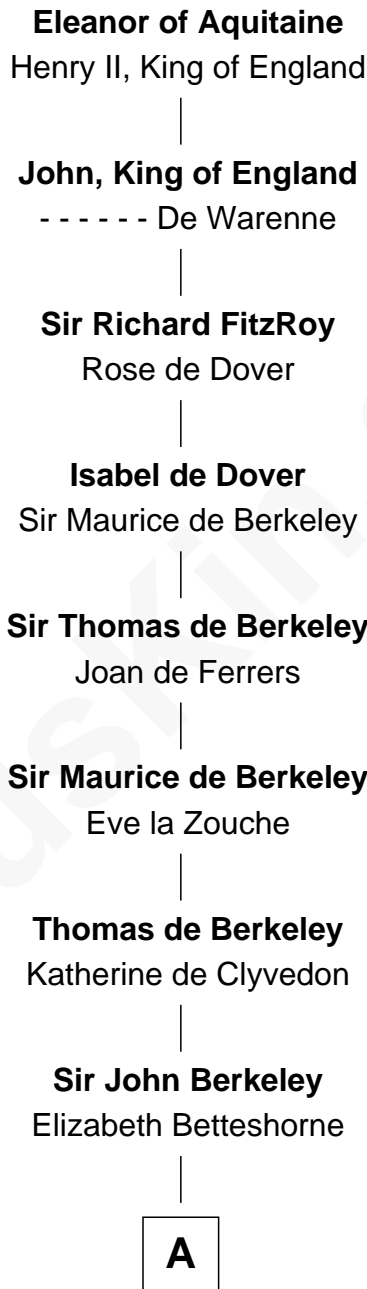

FamousKin.com
Relationship Chart of
Eleanor of Aquitaine
 (c1122 - c1202)

22nd Great-grandmother of

Tennessee Williams

Author of A Streetcar Named Desire

FamousKin.com

A

Elizabeth Berkeley

Sir John Sutton

Sir Edmund Sutton

Joyce Tiptoft

Sir Edward Sutton

Cecily Willoughby

Sir John Sutton

Cecily Grey

Sir Henry Dudley

----- Ashton

Probable

Roger Dudley

Susanna Thorne

Gov. Thomas Dudley

Dorothy York

Mercy Dudley

Rev. John Woodbridge

Thomas Woodbridge

Edwina Dakin

Tennessee Williams

Author of [A Streetcar Named Desire](#)