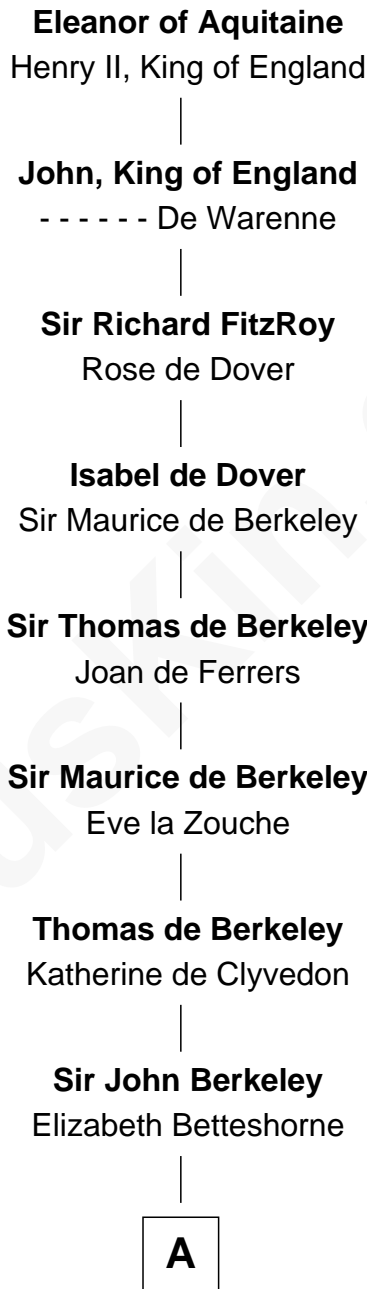

FamousKin.com
Relationship Chart of
Eleanor of Aquitaine
 (c1122 - c1202)

22nd Great-grandmother of

Alan Shepard
Mercury and Apollo Astronaut

FamousKin.com

A

Elizabeth Berkeley

Sir John Sutton

Sir Edmund Sutton

Joyce Tiptoft

Sir Edward Sutton

Cecily Willoughby

Sir John Sutton

Cecily Grey

Sir Henry Dudley

----- Ashton

Probable

Roger Dudley

Susanna Thorne

Gov. Thomas Dudley

Dorothy York

Rev. Samuel Dudley

Elizabeth -----

Rebecca Dudley

Francis Lyford