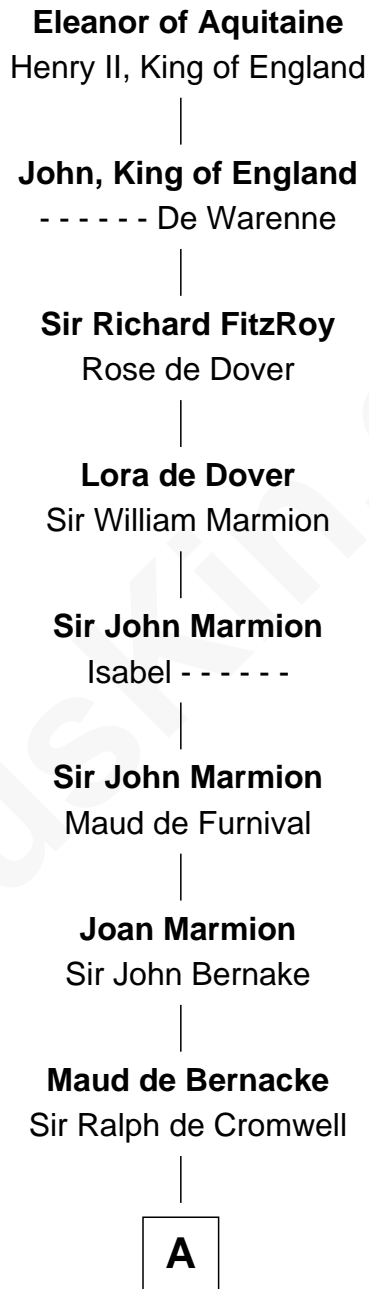

FamousKin.com
Relationship Chart of
Eleanor of Aquitaine
 (c1122 - c1202)

18th Great-grandmother of

Abigail (Smith) Adams

First Lady of President John Adams

A

Maude de Cromwell
Sir William FitzWilliam

Sir John FitzWilliam
Eleanor Greene

John FitzWilliam
Helen Villiers

Sir William FitzWilliam
Anne Hawes

Richard FitzWilliam
Elizabeth Knyvet

Margaret FitzWilliam
Brian Robertson

Ann Robertson
Charles Touteville

Margaret Touteville
Rev. Thomas Shepard