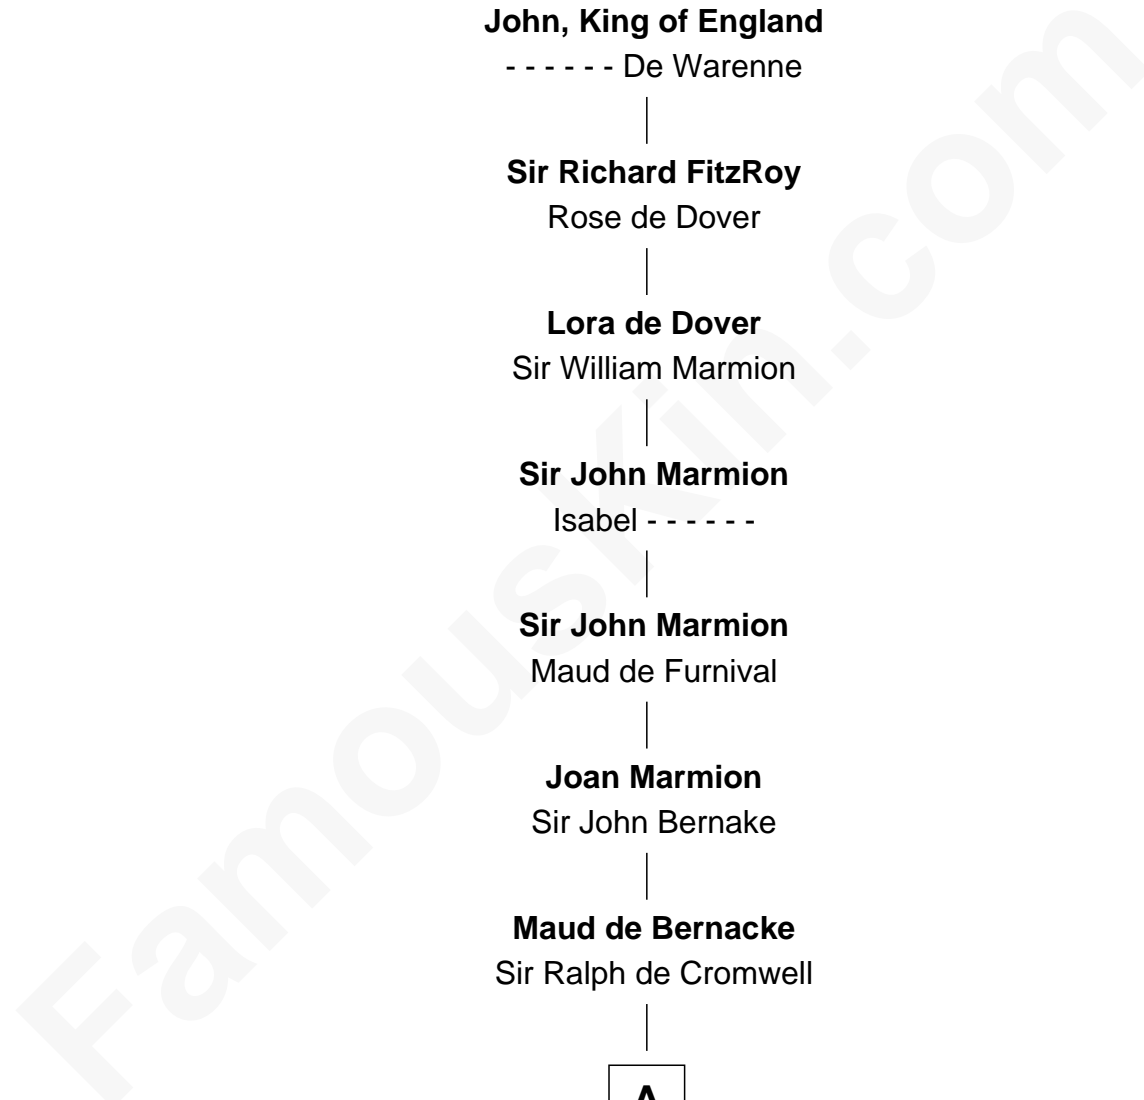

FamousKin.com
Relationship Chart of
Eleanor of Aquitaine
 (c1122 - c1202)

18th Great-grandmother of

Abigail (Smith) Adams

First Lady of President John Adams

A

Maude de Cromwell
Sir William FitzWilliam

Sir John FitzWilliam
Eleanor Greene