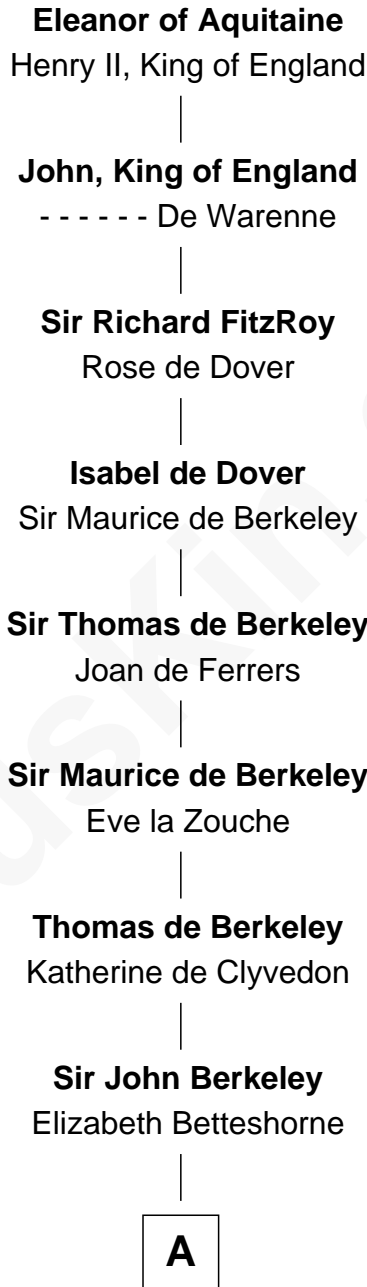

FamousKin.com
Relationship Chart of
Eleanor of Aquitaine
 (c1122 - c1202)

21st Great-grandmother of
John Kerry
 68th U.S. Secretary of State

FamousKin.com

A

Elizabeth Berkeley

Sir John Sutton

Sir Edmund Sutton

Joyce Tiptoft

Sir Edward Sutton

Cecily Willoughby

Sir John Sutton

Cecily Grey

Sir Henry Dudley

----- Ashton

Probable

Roger Dudley

Susanna Thorne

Gov. Thomas Dudley

Katherine Deighton

Gov. Joseph Dudley

Rebecca Tyng

Anne Dudley

John Winthrop