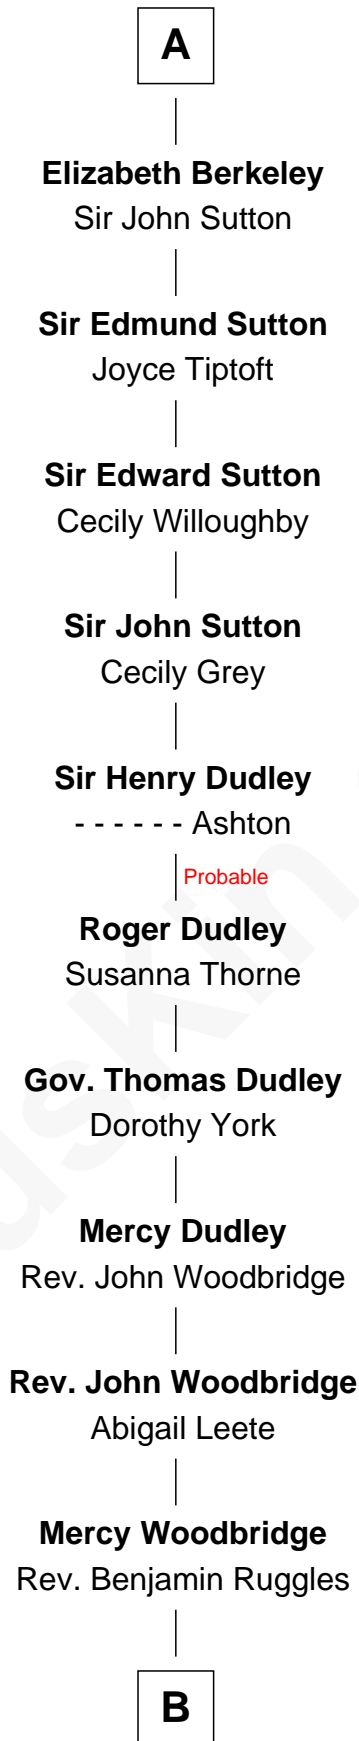

FamousKin.com
Relationship Chart of
Eleanor of Aquitaine
 (c1122 - c1202)

20th Great-grandmother of
John Brown
American Abolitionist

FamousKin.com

B

—
Mercy Ruggles
Jonathan Humphrey

—
Oliver Humphrey
Sarah Garrett

—
Ruth Humphrey
Gideon Mills

—
Ruth Mills
Owen Brown

—
John Brown
American Abolitionist

FamousKin.com