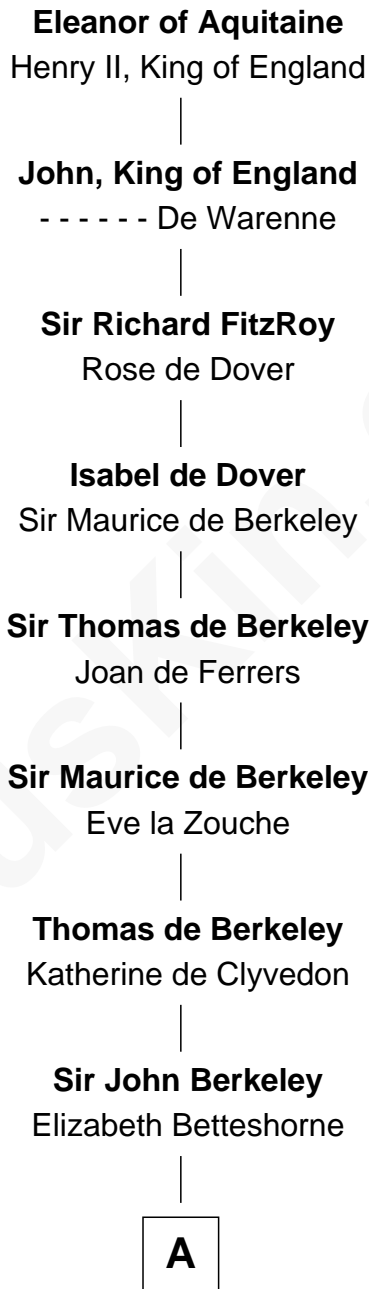

FamousKin.com
Relationship Chart of
Eleanor of Aquitaine
 (c1122 - c1202)

20th Great-grandmother of
John Brown
American Abolitionist

FamousKin.com

B

—
Mercy Ruggles
Jonathan Humphrey

—
Oliver Humphrey
Sarah Garrett

—
Ruth Humphrey
Gideon Mills

—
Ruth Mills
Owen Brown

—
John Brown
American Abolitionist

FamousKin.com