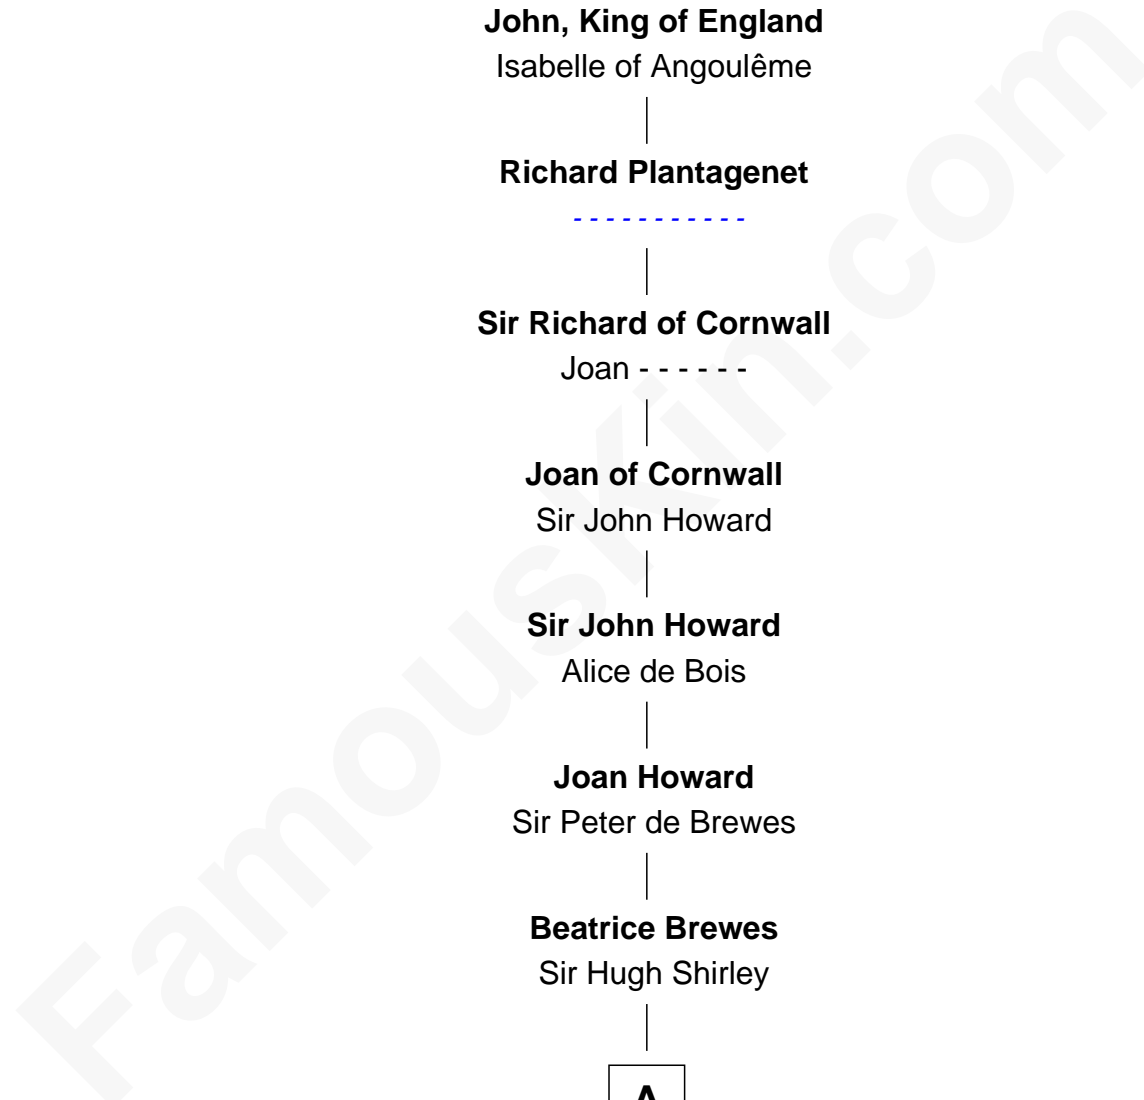

FamousKin.com
Relationship Chart of
Eleanor of Aquitaine
(c1122 - c1202)

20th Great-grandmother of

James Sherman
27th U.S. Vice-President

Eleanor of Aquitaine
 Henry II, King of England

John, King of England
 Isabelle of Angoulême

Richard Plantagenet

Sir Richard of Cornwall
 Joan - - - - -

Joan of Cornwall
 Sir John Howard

Sir John Howard
 Alice de Bois

Joan Howard
 Sir Peter de Brewes

Beatrice Brewes
 Sir Hugh Shirley

A

A