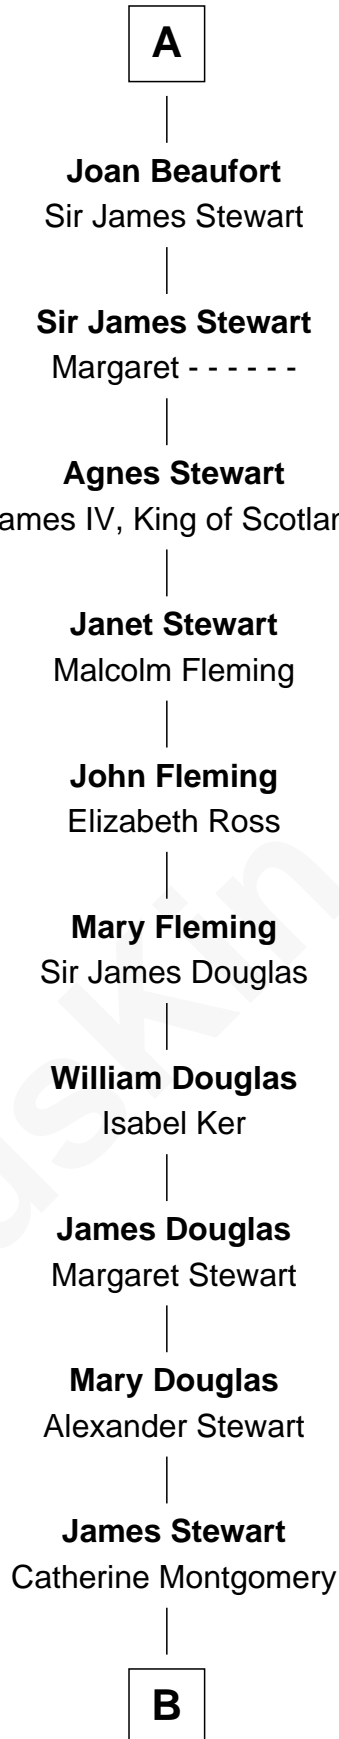

FamousKin.com
Relationship Chart of
Eleanor of Aquitaine
(c1122 - c1202)

23rd Great-grandmother of

Guy Ritchie
British Filmmaker

Eleanor of Aquitaine
Henry II, King of England

John, King of England
Isabelle of Angoulême

Henry III, King of England
Eleanor of Provence

Edmund Plantagenet
Blanche of Artois

Henry Plantagenet
Maud de Chaworth

Eleanor Plantagenet
Richard Fitzalan

Alice Fitzalan
Sir Thomas de Holand

Margaret de Holand
Sir John Beaufort

A

B

—
Alexander Stewart
Catherine Cochrane

—
Sir John Stewart
Anne Dashwood

—
Charlotte Stewart
Sir Edward Crofton

—
Frederica Crofton
Hubert McLaughlin

—
Vivian Guy Ouseley McLaughlin
Edith Jane Martineau

—
Doris Margareta McLaughlin
Stuart John Ritchie

—
John Vivian Ritchie
Amber Mary Parkinson

—
Guy Ritchie
British Filmmaker