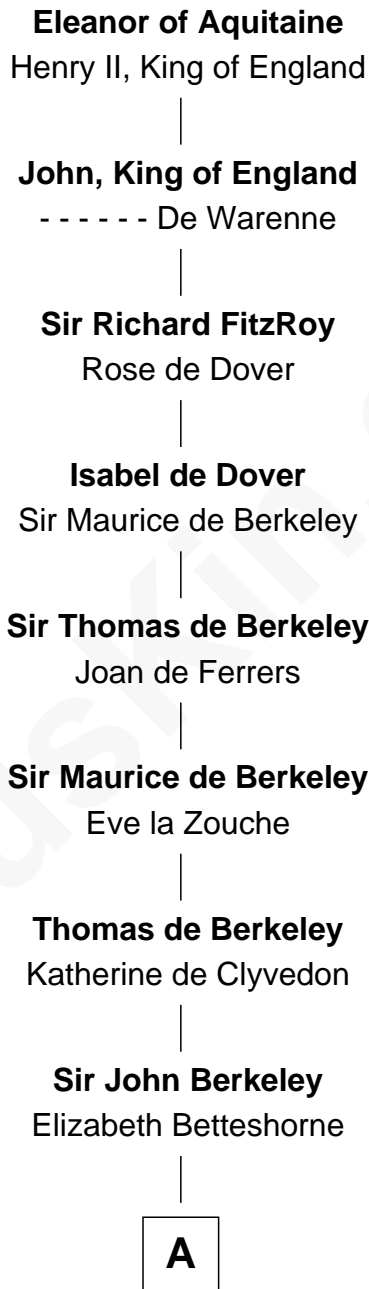

**FamousKin.com**  
**Relationship Chart of**  
**Eleanor of Aquitaine**  
 (c1122 - c1202)

20th Great-grandmother of  
**William Marsh Rice**  
*Founder of Rice University*

FamousKin.com

**A**

**Elizabeth Berkeley**

Sir John Sutton

**Sir Edmund Sutton**

Joyce Tiptoft

**Sir Edward Sutton**

Cecily Willoughby

**Sir John Sutton**

Cecily Grey

**Sir Henry Dudley**

----- Ashton

Probable

**Roger Dudley**

Susanna Thorne

**Gov. Thomas Dudley**

Dorothy York

**Mercy Dudley**

Rev. John Woodbridge

|  
**Hannah Holbrook**

Urban Bates

|  
**Sarah Bates**

David Rice

|  
**David Rice**

Patty Hall

|  
**William Marsh Rice**

*Founder of Rice University*