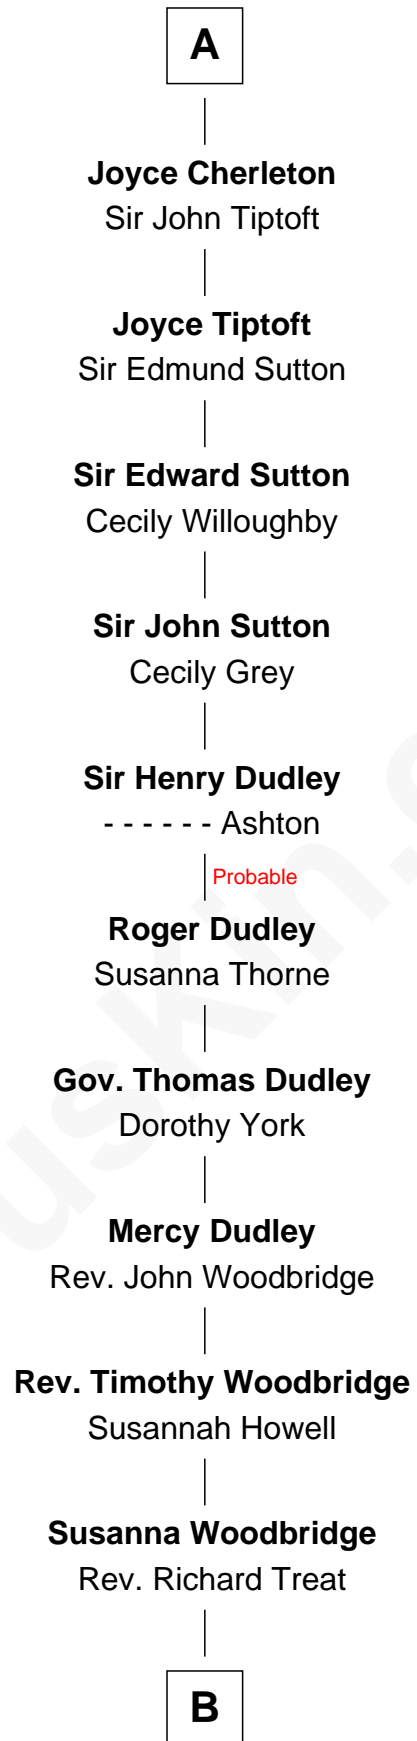

FamousKin.com
Relationship Chart of
Eleanor of Aquitaine
(c1122 - c1202)

22nd Great-grandmother of

Dick Clark
Radio and TV Host

Eleanor of Aquitaine
Henry II, King of England

John, King of England
Isabelle of Angoulême

Henry III, King of England
Eleanor of Provence

Edward I, King of England
Margaret of France

Edmund of Woodstock
Margaret Wake

Joan Plantagenet
Thomas Holand

Sir Thomas de Holand
Alice Fitzalan

Eleanor Holand
Edward Cherleton

A

B

—
Prudence Treat

Jarvis Mudge

—
Amos Mudge

Lucy Sackett

—
Julia H. Mudge

George Barnard