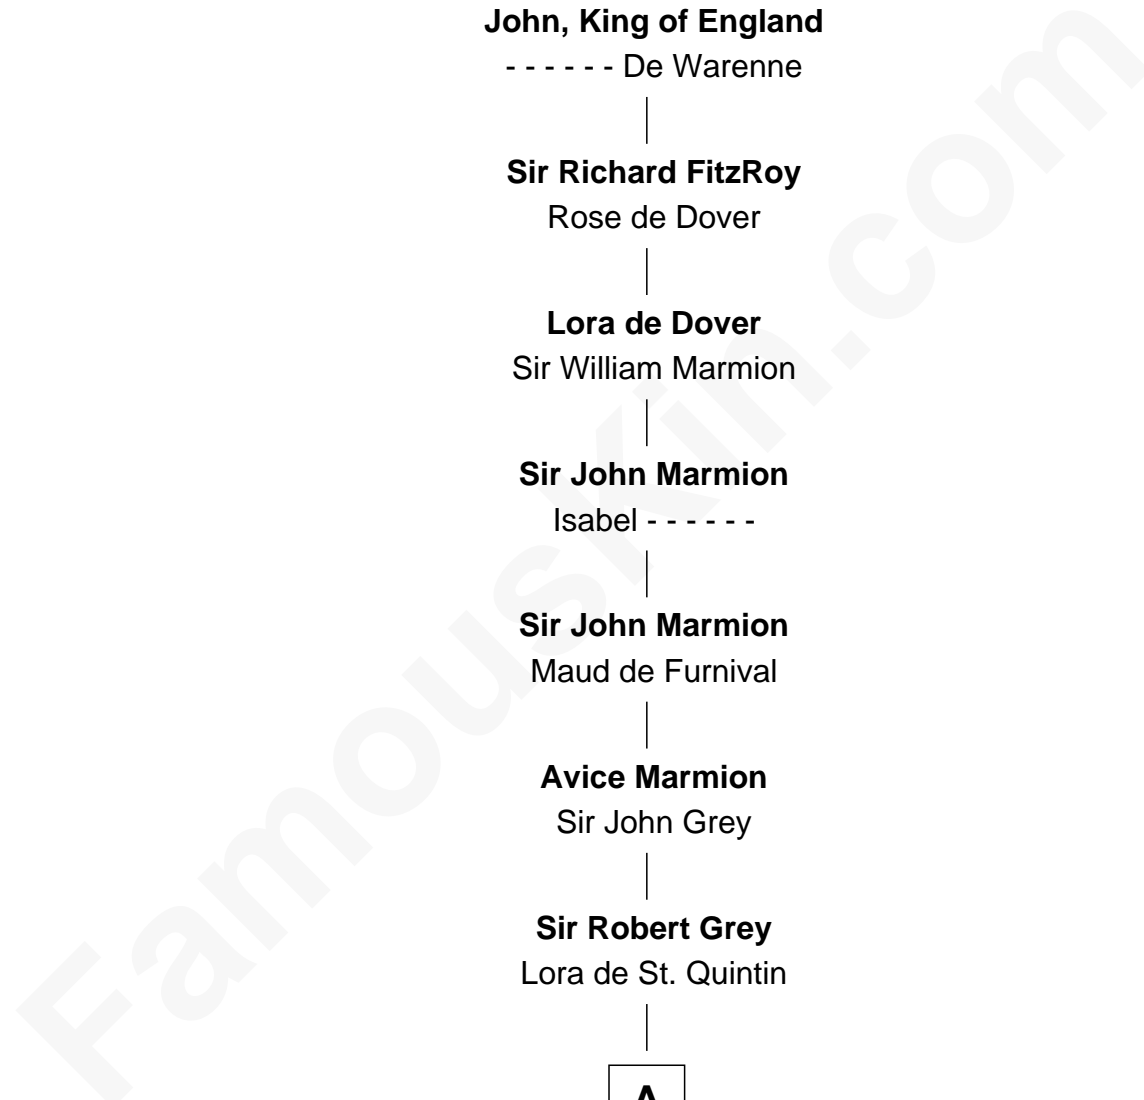

21st Great-grandmother of

Charles A. Pillsbury
Co-Founder of C.A. Pillsbury Co.

Eleanor of Aquitaine
Henry II, King of England

John, King of England
- - - - - De Warenne

Sir Richard FitzRoy
Rose de Dover

Lora de Dover
Sir William Marmion

Sir John Marmion
Isabel - - - - -

Sir John Marmion
Maud de Furnival

Avice Marmion
Sir John Grey

Sir Robert Grey
Lora de St. Quintin

A