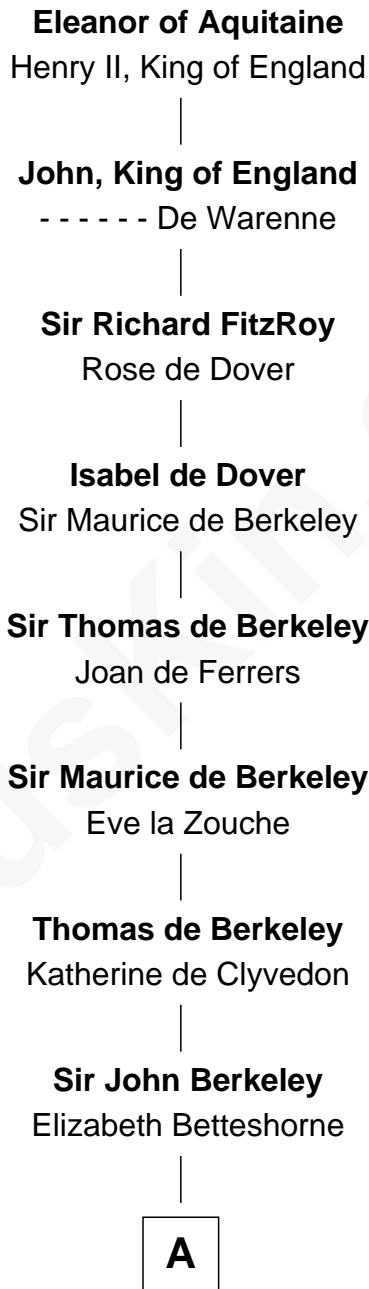

FamousKin.com
Relationship Chart of
Eleanor of Aquitaine
 (c1122 - c1202)

20th Great-grandmother of

Melvyn Douglas
Movie Actor

FamousKin.com

A

Elizabeth Berkeley

Sir John Sutton

Jane Sutton

Thomas Mainwaring

Cecily Mainwaring

John Cotton

Sir George Cotton

Mary Onley

Richard Cotton

Mary Mainwaring

Frances Cotton