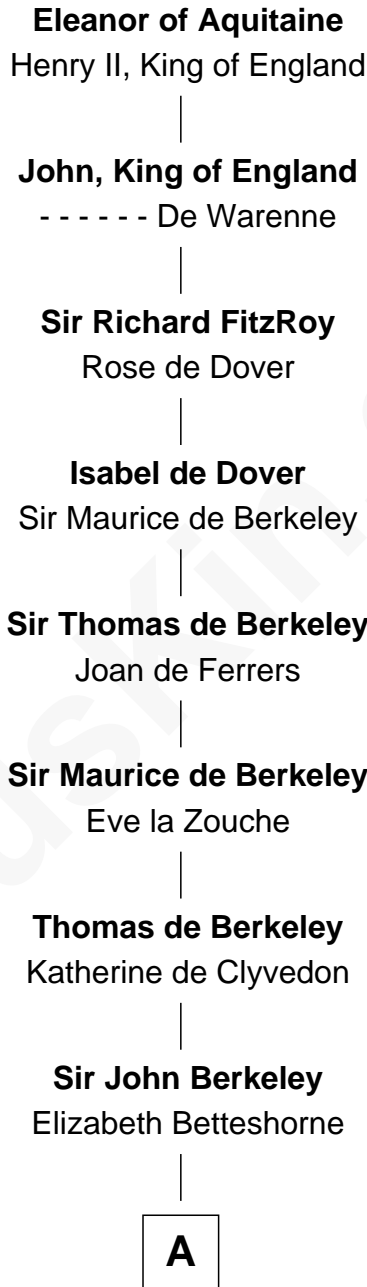

FamousKin.com
Relationship Chart of
Eleanor of Aquitaine
(c1122 - c1202)

21st Great-grandmother of
Princess Diana
Princess of Wales

FamousKin.com

A

Elizabeth Berkeley

Sir John Sutton

Sir Edmund Sutton

Matilda Clifford

Thomas Dudley

Grace Threlkeld

John Dudley

Elizabeth Gardiner

Anne Dudley

Sir Francis Popham

Col. Alexander Popham

Laetitia Kerr