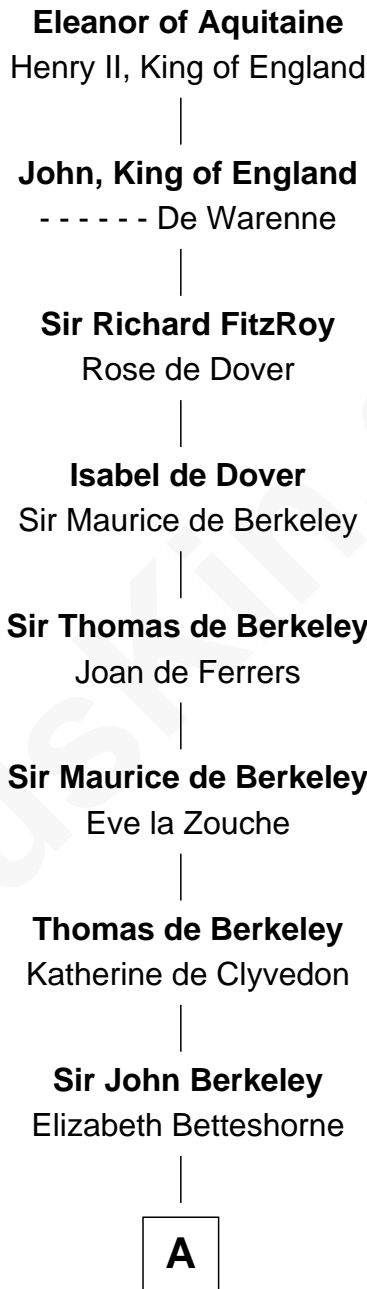

FamousKin.com
Relationship Chart of
Eleanor of Aquitaine
(c1122 - c1202)

22nd Great-grandmother of
Prince William
Prince of Wales

FamousKin.com

A

Elizabeth Berkeley

Sir John Sutton

Sir Edmund Sutton

Matilda Clifford

Thomas Dudley

Grace Threlkeld

John Dudley

Elizabeth Gardiner

Anne Dudley

Sir Francis Popham

Col. Alexander Popham

Laetitia Kerr