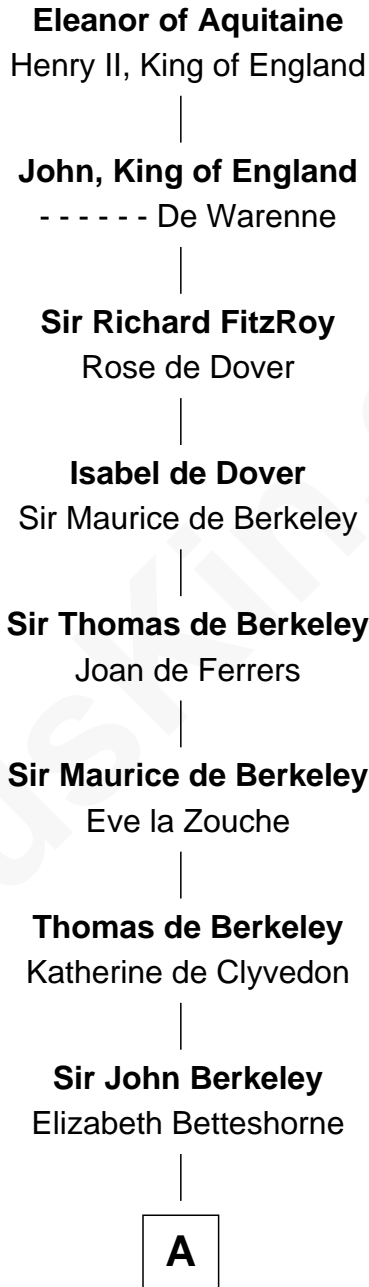

FamousKin.com
Relationship Chart of
Eleanor of Aquitaine
 (c1122 - c1202)

20th Great-grandmother of

Oliver Wendell Holmes, Jr.
U.S. Supreme Court Justice

FamousKin.com

A

Elizabeth Berkeley

Sir John Sutton

Sir Edmund Sutton

Joyce Tiptoft

Sir Edward Sutton

Cecily Willoughby

Sir John Sutton

Cecily Grey

Sir Henry Dudley

----- Ashton

Probable

Roger Dudley

Susanna Thorne

Gov. Thomas Dudley

Dorothy York

Anne Dudley

Gov. Simon Bradstreet

Samuel Bradstreet

Mercy Tyng