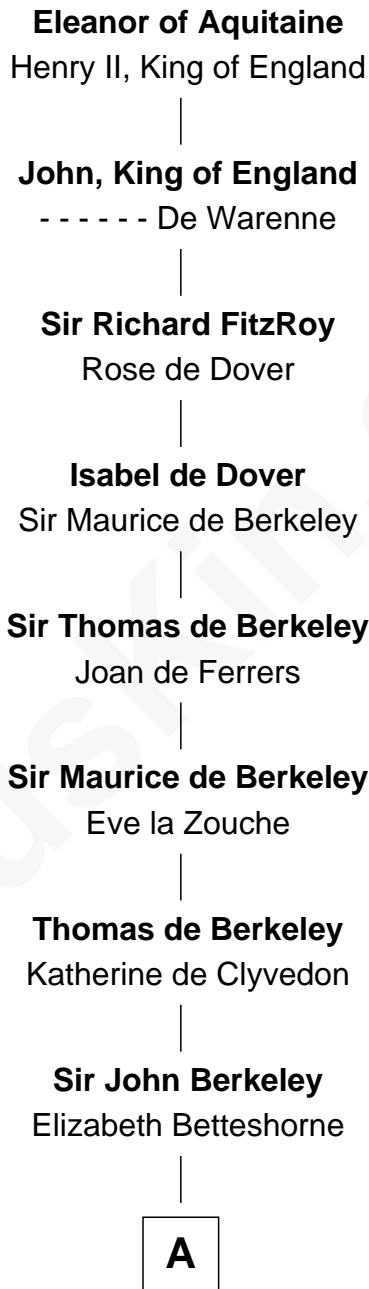

FamousKin.com
Relationship Chart of
Eleanor of Aquitaine
 (c1122 - c1202)

19th Great-grandmother of

Oliver Wendell Holmes, Sr.
American "Fireside" Poet

A

Elizabeth Berkeley

Sir John Sutton

Sir Edmund Sutton

Joyce Tiptoft

Sir Edward Sutton

Cecily Willoughby

Sir John Sutton

Cecily Grey

Sir Henry Dudley

----- Ashton

Probable

Roger Dudley

Susanna Thorne

Gov. Thomas Dudley

Dorothy York

Anne Dudley

Gov. Simon Bradstreet

Samuel Bradstreet

Mercy Tyng