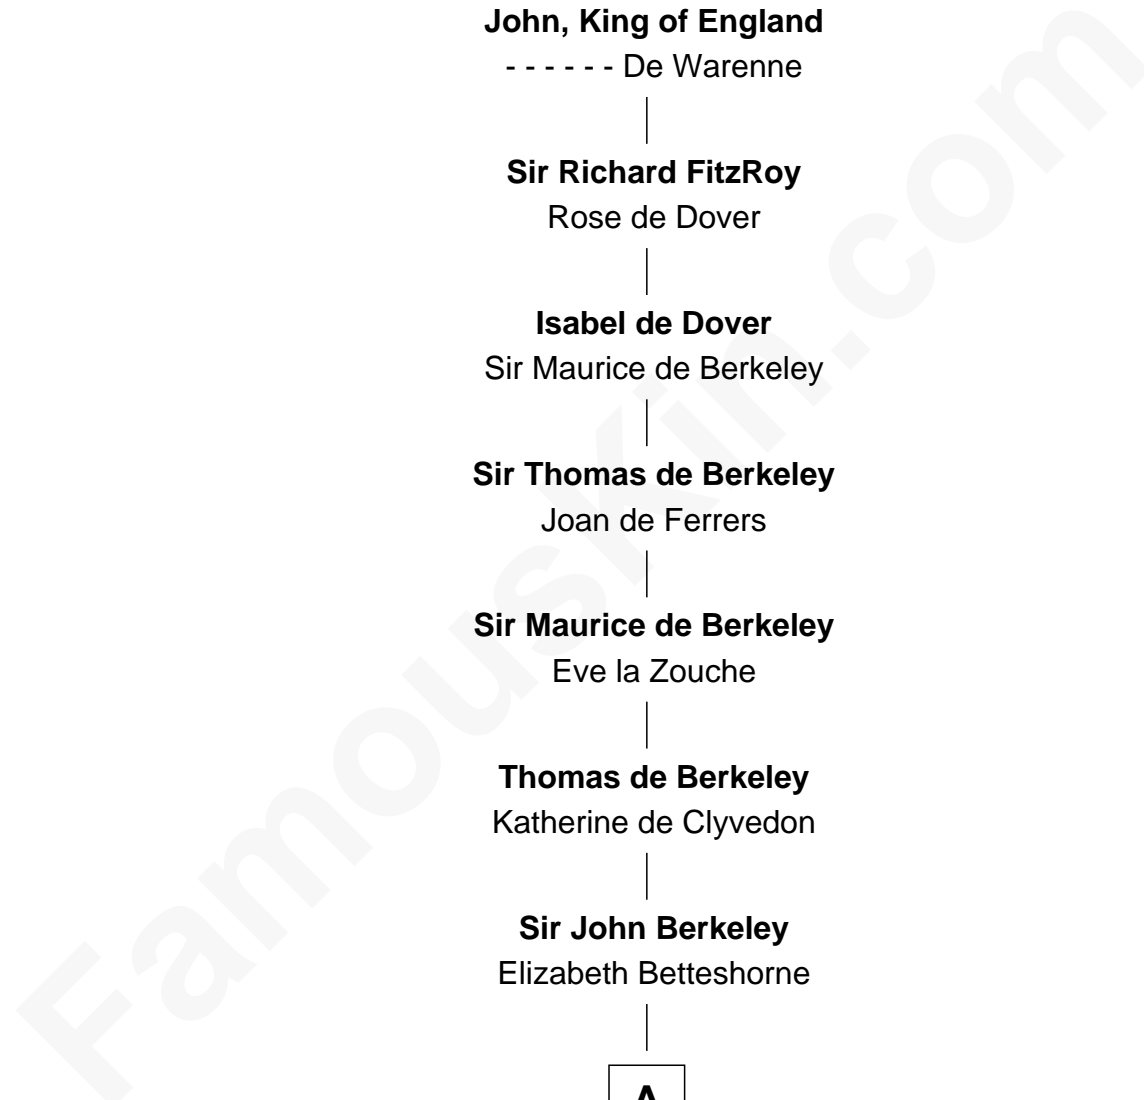

FamousKin.com
Relationship Chart of
Eleanor of Aquitaine
 (c1122 - c1202)

19th Great-grandmother of

Oliver Wendell Holmes, Sr.
American "Fireside" Poet

A

Elizabeth Berkeley

Sir John Sutton

Sir Edmund Sutton

Joyce Tiptoft

Sir Edward Sutton

Cecily Willoughby

Sir John Sutton

Cecily Grey

Sir Henry Dudley

----- Ashton

Probable

Roger Dudley

Susanna Thorne

Gov. Thomas Dudley

Dorothy York

Anne Dudley

Gov. Simon Bradstreet

Samuel Bradstreet

Mercy Tyng