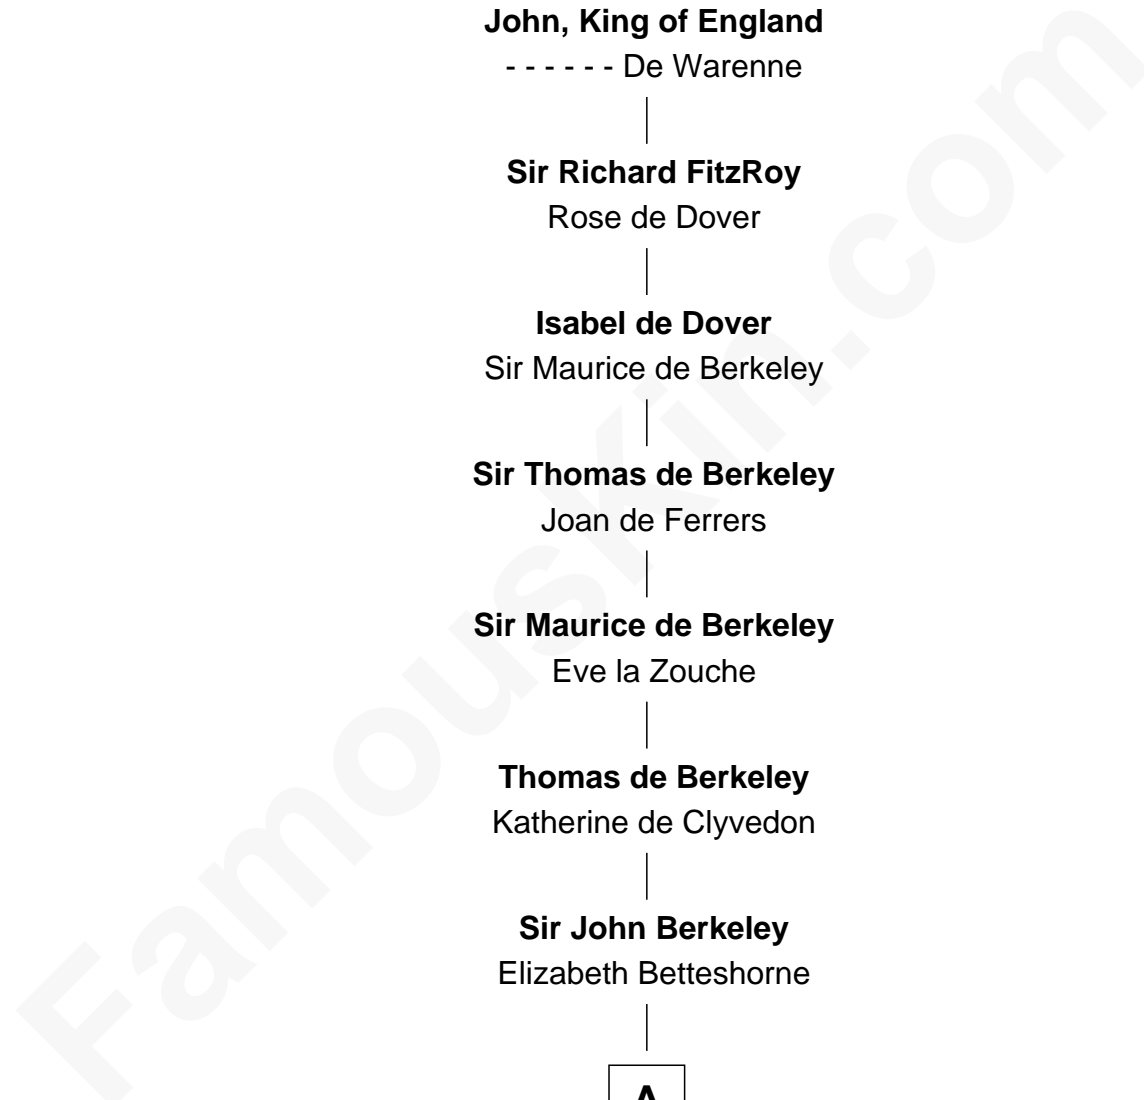

**FamousKin.com**  
**Relationship Chart of**  
**Eleanor of Aquitaine**  
 (c1122 - c1202)

12th Great-grandmother of

**Gov. Thomas Dudley**  
 (1576 - 1653) *Great Migration Immigrant 1630*

**A**

Elizabeth Berkeley

Sir John Sutton

Sir Edmund Sutton

Joyce Tiptoft

Sir Edward Sutton

Cecily Willoughby

Sir John Sutton

Cecily Grey

Sir Henry Dudley

----- Ashton

Probable

Roger Dudley

Susanna Thorne

Gov. Thomas Dudley

*Great Migration Immigrant 1630*