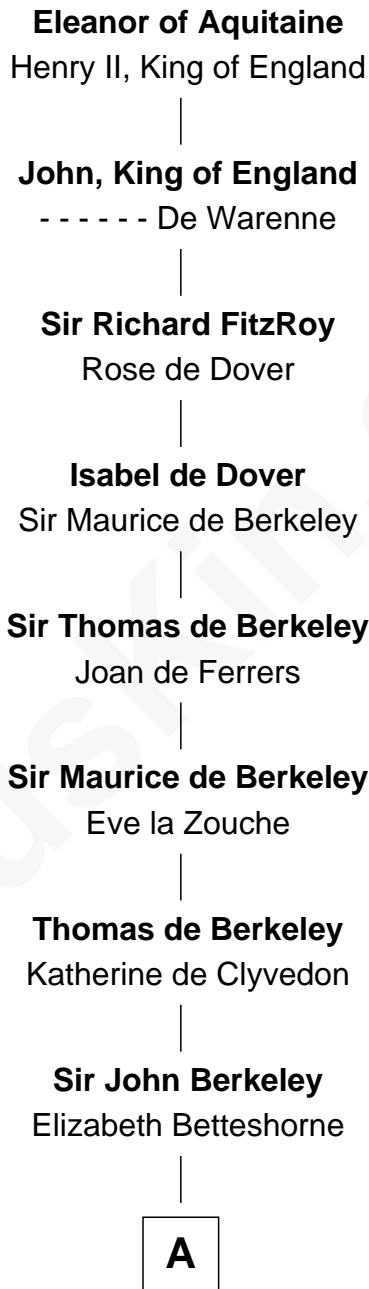

**FamousKin.com**  
**Relationship Chart of**  
**Eleanor of Aquitaine**  
 (c1122 - c1202)

12th Great-grandmother of

**Gov. Thomas Dudley**  
 (1576 - 1653) *Great Migration Immigrant 1630*

**A**

Elizabeth Berkeley

Sir John Sutton

Sir Edmund Sutton

Joyce Tiptoft

Sir Edward Sutton

Cecily Willoughby

Sir John Sutton

Cecily Grey

Sir Henry Dudley

----- Ashton

Probable

Roger Dudley

Susanna Thorne

Gov. Thomas Dudley

*Great Migration Immigrant 1630*