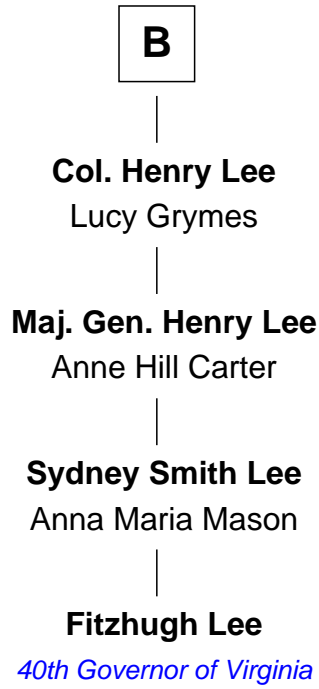

FamousKin.com
Relationship Chart of
Eleanor of Aquitaine
(c1122 - c1202)

19th Great-grandmother of

Fitzhugh Lee
40th Governor of Virginia

Eleanor of Aquitaine
Henry II, King of England

John, King of England
Isabelle of Angoulême

Henry III, King of England
Eleanor of Provence

Edmund Plantagenet
Blanche of Artois

Henry Plantagenet
Maud de Chaworth

Eleanor Plantagenet
Richard Fitzalan

Sir Richard Fitzalan
Elizabeth de Bohun

Elizabeth Fitzalan
Sir Robert Goushill

A

A

Joan Goushill
Sir Thomas Stanley

Katherine Stanley
Sir John Savage

Dulcia Savage
Sir Henry Bold

Maud Bold
Thomas Gerard

Jennet Gerard
Richard Eltonhead

William Eltonhead
Anne Bowers

Richard Eltonhead
Anne Sutton

Alice Eltonhead
Henry Corbin

Laetitia Corbin
Richard Lee

Henry Lee
Mary Bland

B

FamousKin.com