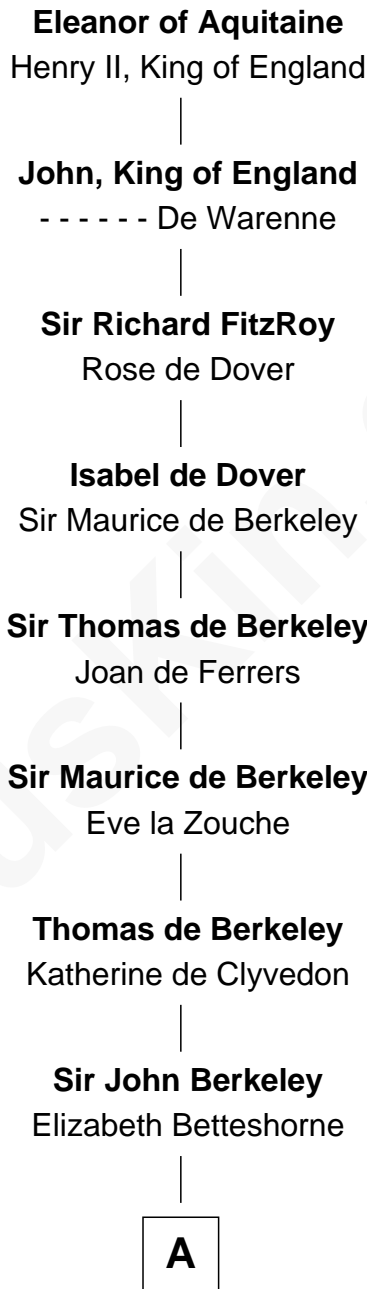

**FamousKin.com**  
**Relationship Chart of**  
**Eleanor of Aquitaine**  
 (c1122 - c1202)

21st Great-grandmother of

**Dr. H. H. Holmes**  
*Serial Killer aka "Devil in the White City"*

FamousKin.com

**A**

**Elizabeth Berkeley**

Sir John Sutton

**Sir Edmund Sutton**

Joyce Tiptoft

**Sir Edward Sutton**

Cecily Willoughby

**Sir John Sutton**

Cecily Grey

**Sir Henry Dudley**

----- Ashton

Probable

**Roger Dudley**

Susanna Thorne

**Gov. Thomas Dudley**

Dorothy York

**Rev. Samuel Dudley**

—  
**Sarah Smith**  
Edward Scribner Mudgett

—  
**Samuel Mudgett**  
Mary Morrill

—  
**Scribner Mudgett**  
Nancy Prescott

—  
**Levi Horton Mudgett**  
Theodate Page Price

—  
**Dr. H. H. Holmes**  
*Serial Killer Dr. H. H. Holmes*