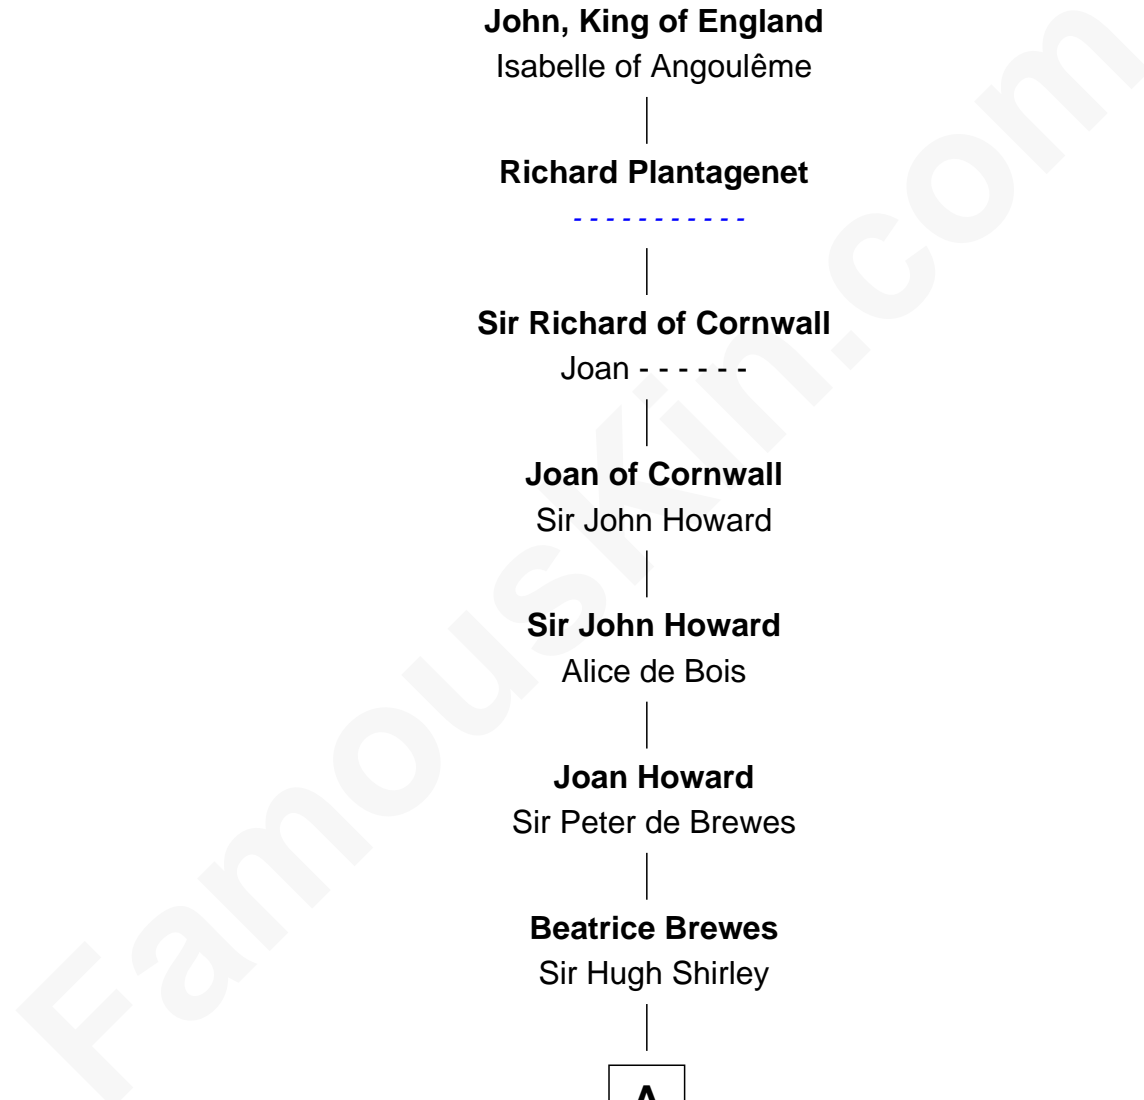

FamousKin.com
Relationship Chart of
Eleanor of Aquitaine
 (c1122 - c1202)

22nd Great-grandmother of

Bill Weld

68th Governor of Massachusetts

Eleanor of Aquitaine
 Henry II, King of England

John, King of England
 Isabelle of Angoulême

Richard Plantagenet

Sir Richard of Cornwall
 Joan - - - - -

Joan of Cornwall
 Sir John Howard

Sir John Howard
 Alice de Bois

Joan Howard
 Sir Peter de Brewes

Beatrice Brewes
 Sir Hugh Shirley

A

A