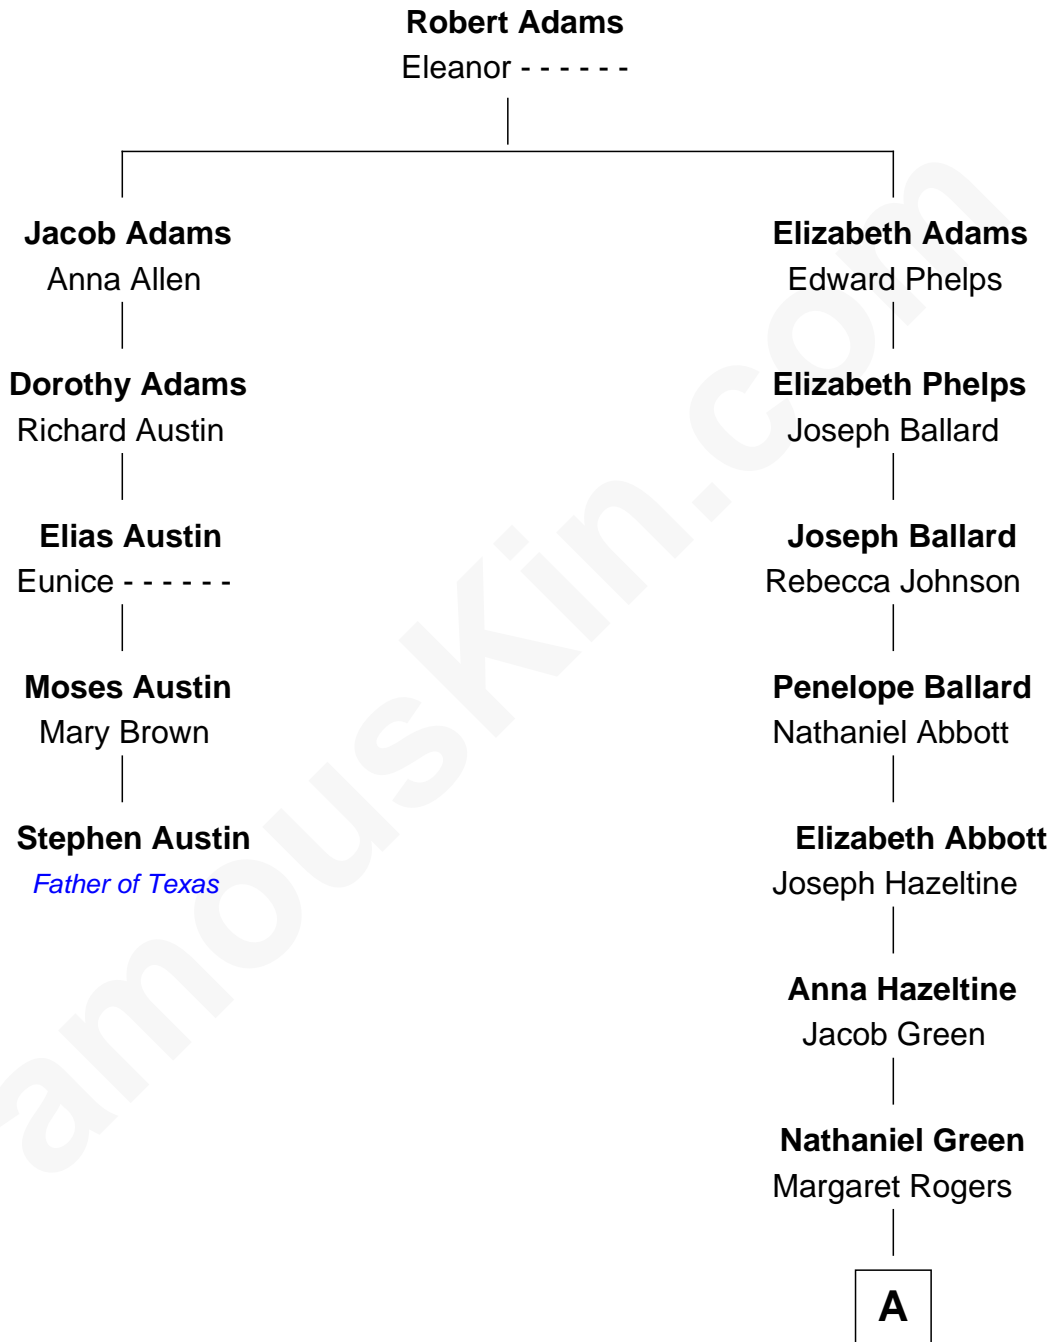

FamousKin.com
Relationship Chart of
Stephen Austin
Father of Texas

4th cousin 4 times removed of

John R. Rogers
3rd Governor of Washington

A

—
Margaret Ann Green

John Rogers

—
John R. Rogers

3rd Governor of Washington

FamousKin.com