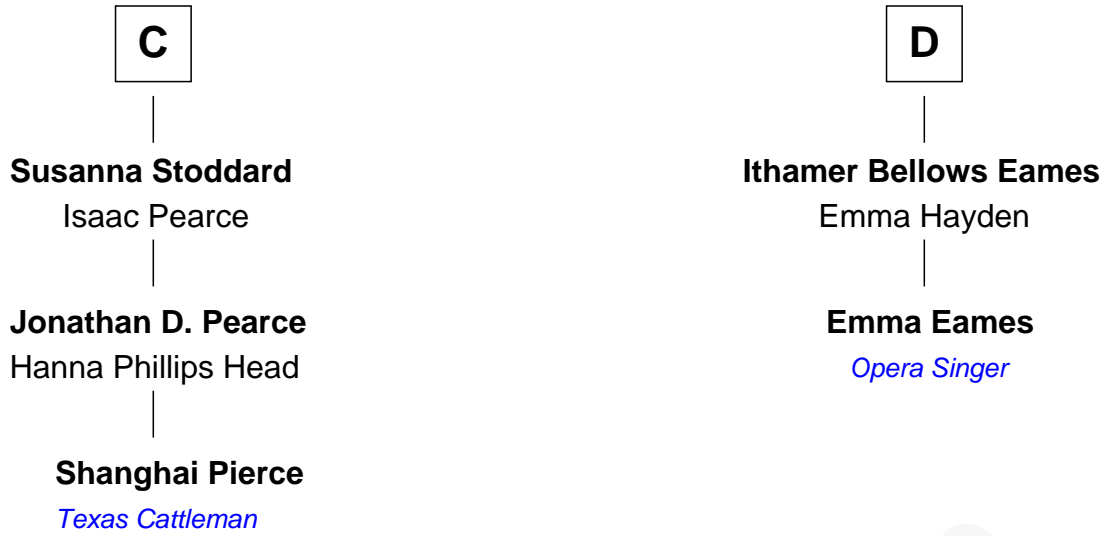

FamousKin.com
Relationship Chart of
Shanghai Pierce
Texas Cattleman

18th cousin 1 time removed of

Emma Eames
Opera Singer

Humphrey de Bohun
 Elizabeth Plantagenet

Eleanor de Bohun
 Sir James le Boteler

Sir William de Bohun
 Elizabeth de Badlesmere

Pernel le Boteler
 Sir Gilbert Talbot

Elizabeth de Bohun
 Sir Richard Fitzalan

Sir Richard Talbot
 Ankaret le Strange

Elizabeth Fitzalan
 Sir Thomas Mowbray

Mary Talbot
 Sir Thomas Greene

Isabel Mowbray
 Sir James Berkeley

Sir Thomas Greene
 Phillippa Ferrers

Maurice Berkeley
 Isabel Mead

Elizabeth Greene
 William Raleigh

Anne Berkeley
 Sir William Dennis

Sir Edward Raleigh
 Margaret Verney

Isabel Dennis
 Sir John Berkeley

A

B