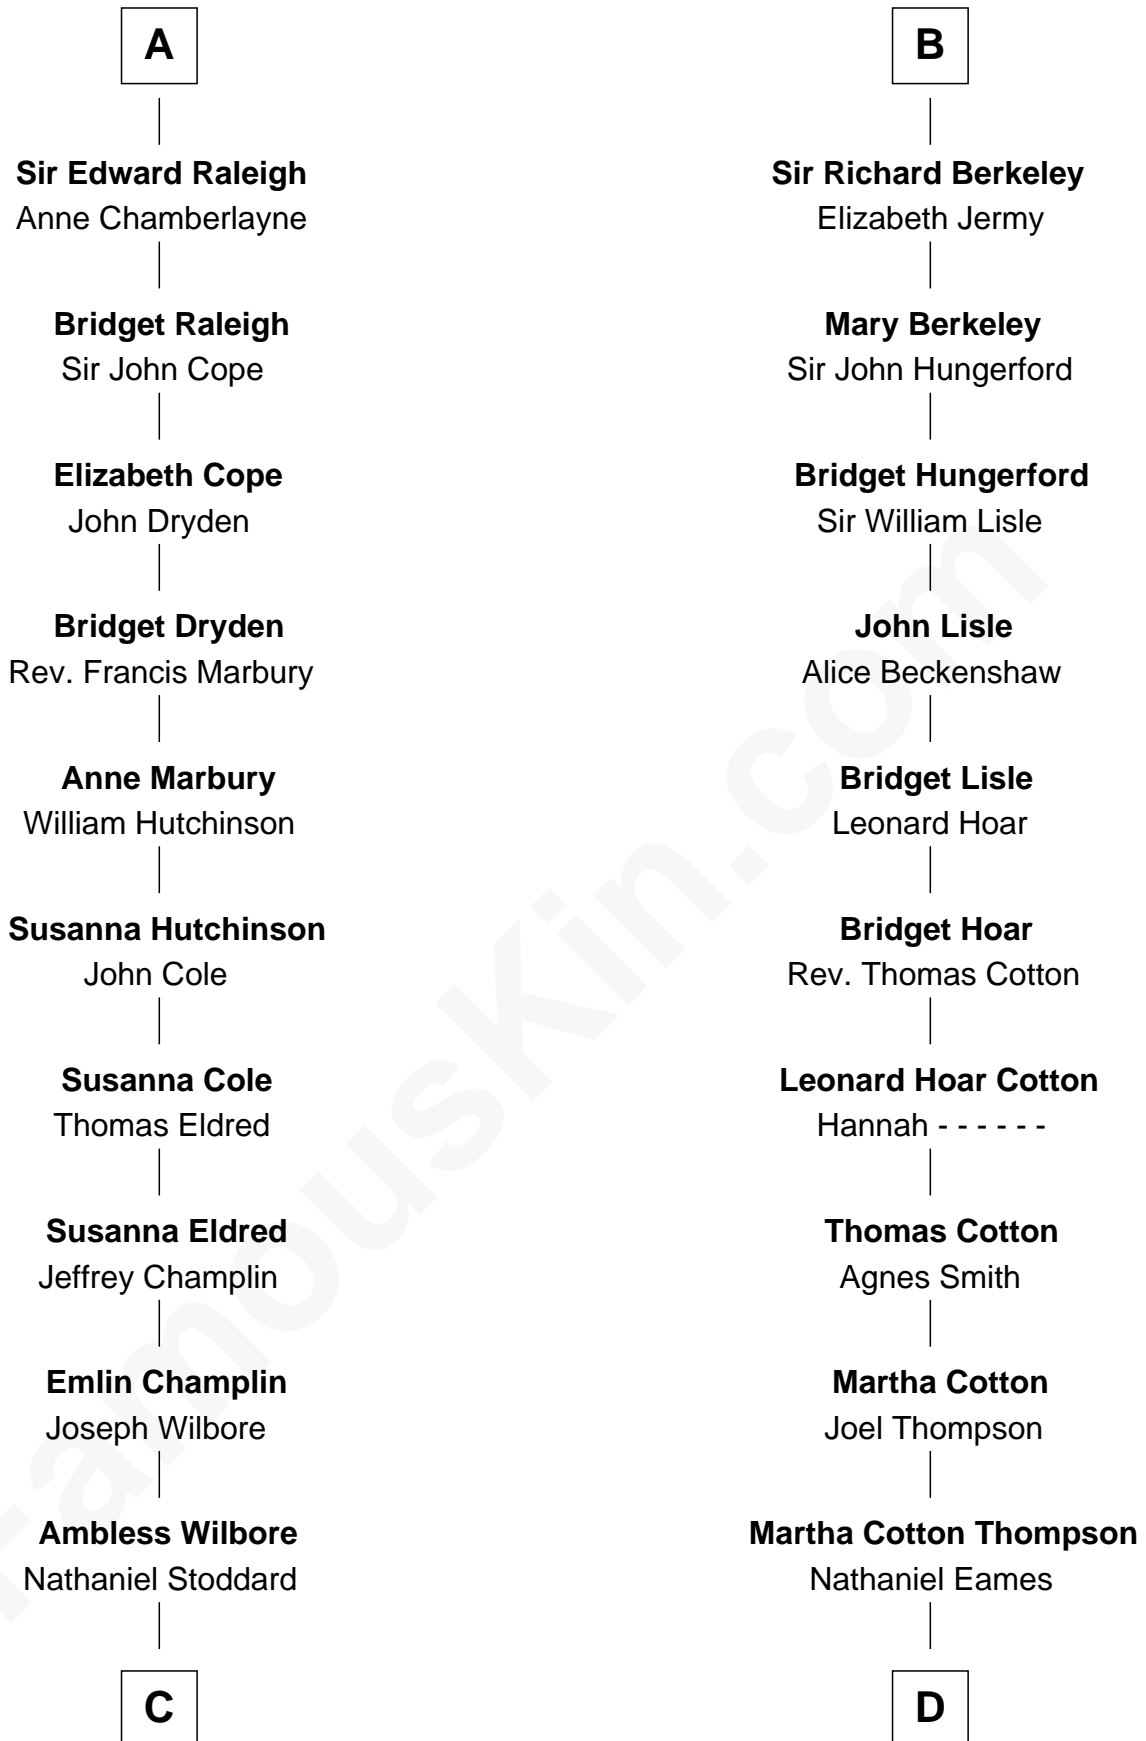

FamousKin.com
Relationship Chart of
Shanghai Pierce
Texas Cattleman

18th cousin 1 time removed of

Emma Eames
Opera Singer

Humphrey de Bohun
 Elizabeth Plantagenet

Eleanor de Bohun
 Sir James le Boteler

Sir William de Bohun
 Elizabeth de Badlesmere

Pernel le Boteler
 Sir Gilbert Talbot

Elizabeth de Bohun
 Sir Richard Fitzalan

Sir Richard Talbot
 Ankaret le Strange

Elizabeth Fitzalan
 Sir Thomas Mowbray

Mary Talbot
 Sir Thomas Greene

Isabel Mowbray
 Sir James Berkeley

Sir Thomas Greene
 Phillippa Ferrers

Maurice Berkeley
 Isabel Mead

Elizabeth Greene
 William Raleigh

Anne Berkeley
 Sir William Dennis

Sir Edward Raleigh
 Margaret Verney

Isabel Dennis
 Sir John Berkeley

A

B

FamousKin.com