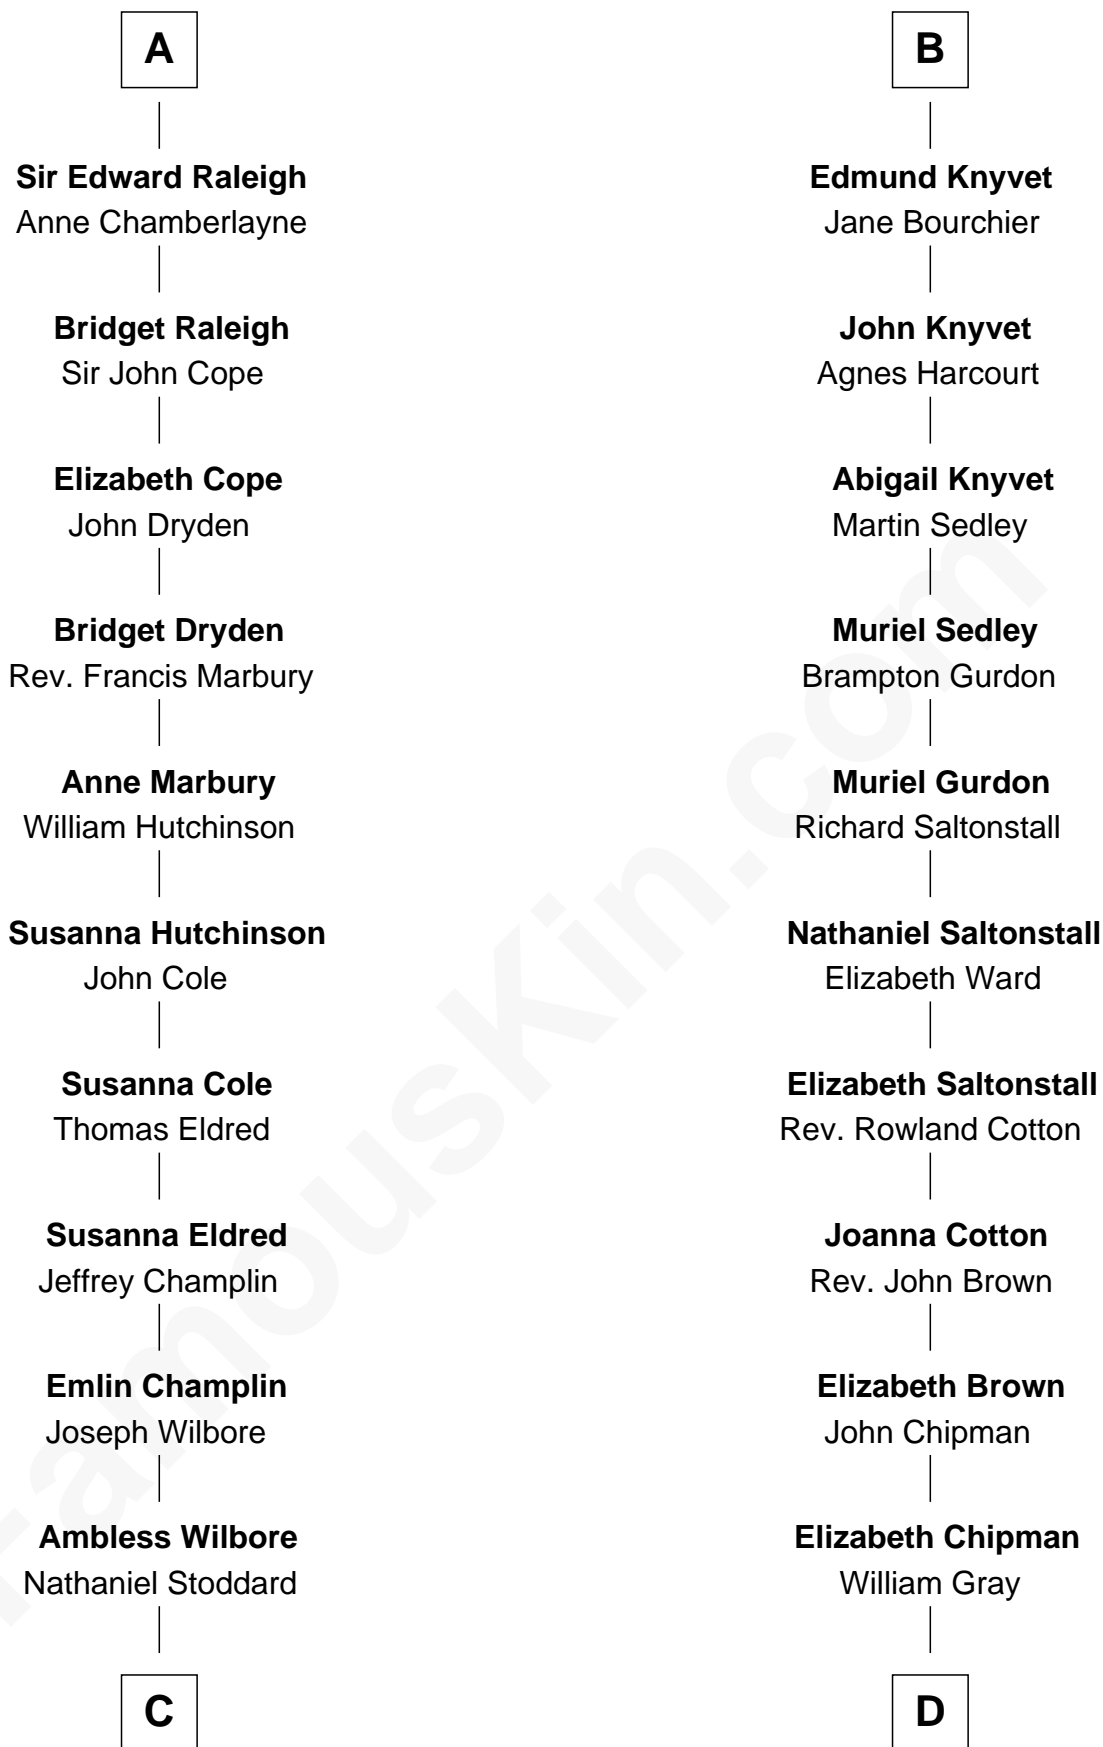

FamousKin.com
Relationship Chart of
Shanghai Pierce
Texas Cattleman

18th cousin 1 time removed of
Horace Gray
U.S. Supreme Court Justice

C

Susanna Stoddard

Isaac Pearce

Jonathan D. Pearce

Hanna Phillips Head

Shanghai Pierce

Texas Cattleman

D

Horace Gray

Harriet Upham

Horace Gray

U.S. Supreme Court Justice

FamousKin.com