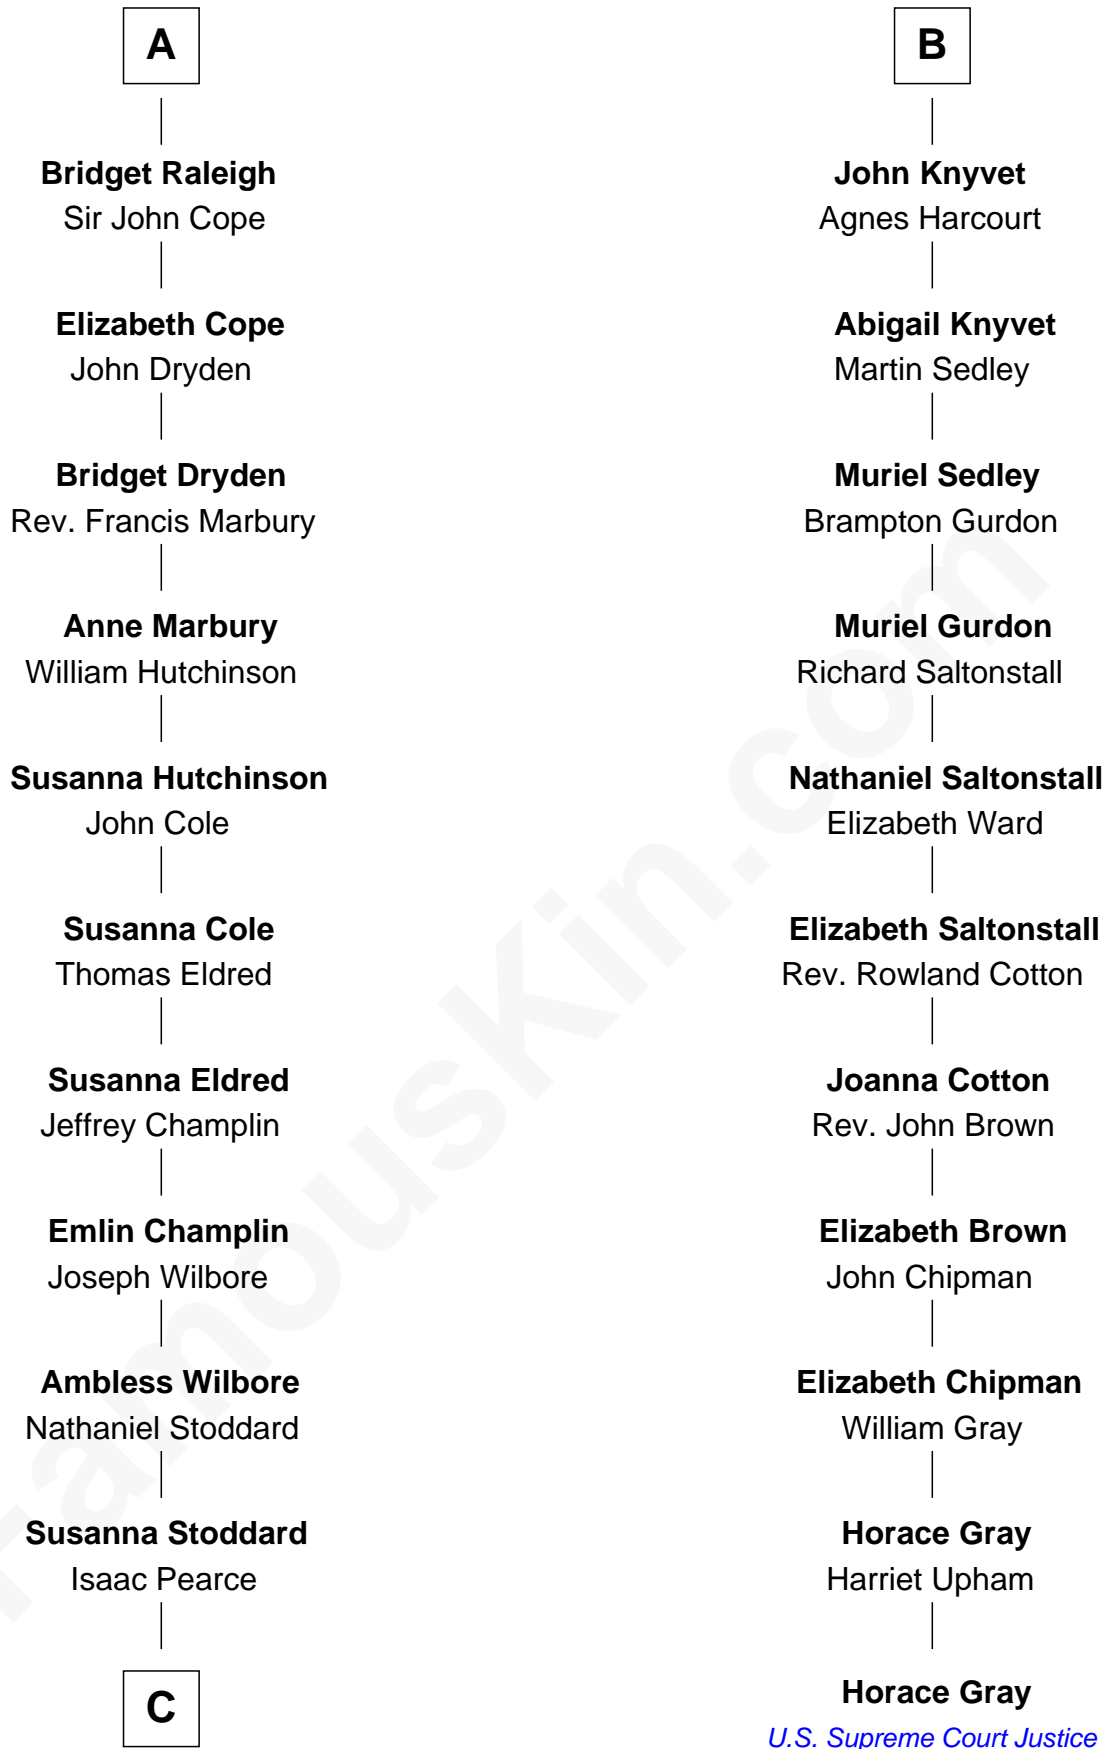

FamousKin.com
Relationship Chart of
Shanghai Pierce
Texas Cattleman

17th cousin 1 time removed of
Horace Gray
U.S. Supreme Court Justice

Edmund Fitzalan
 Alice de Warenne

C

Jonathan D. Pearce
Hanna Phillips Head

Shanghai Pierce
Texas Cattleman

FamousKin.com