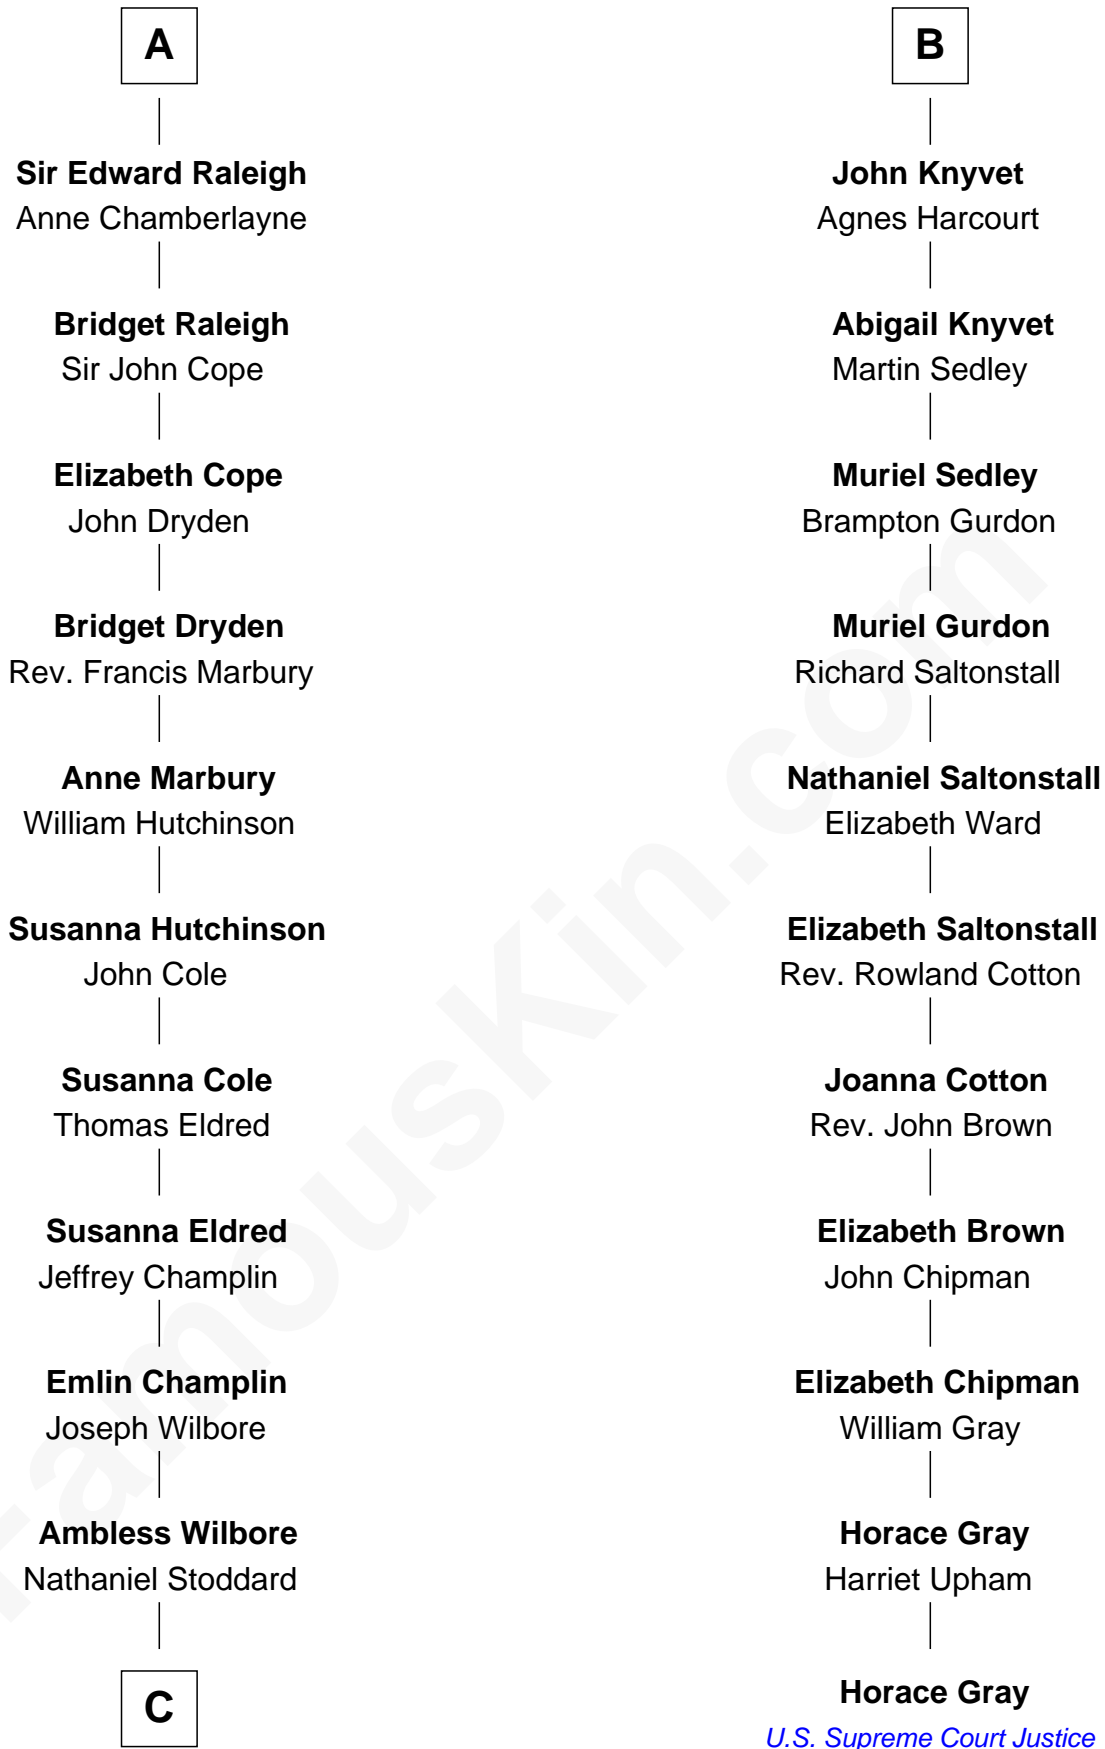

**FamousKin.com**  
**Relationship Chart of**  
**Shanghai Pierce**  
*Texas Cattleman*

17th cousin 2 times removed of  
**Horace Gray**  
*U.S. Supreme Court Justice*

**C**

—  
**Susanna Stoddard**

Isaac Pearce

—  
**Jonathan D. Pearce**

Hanna Phillips Head

—  
**Shanghai Pierce**

*Texas Cattleman*

FamousKin.com