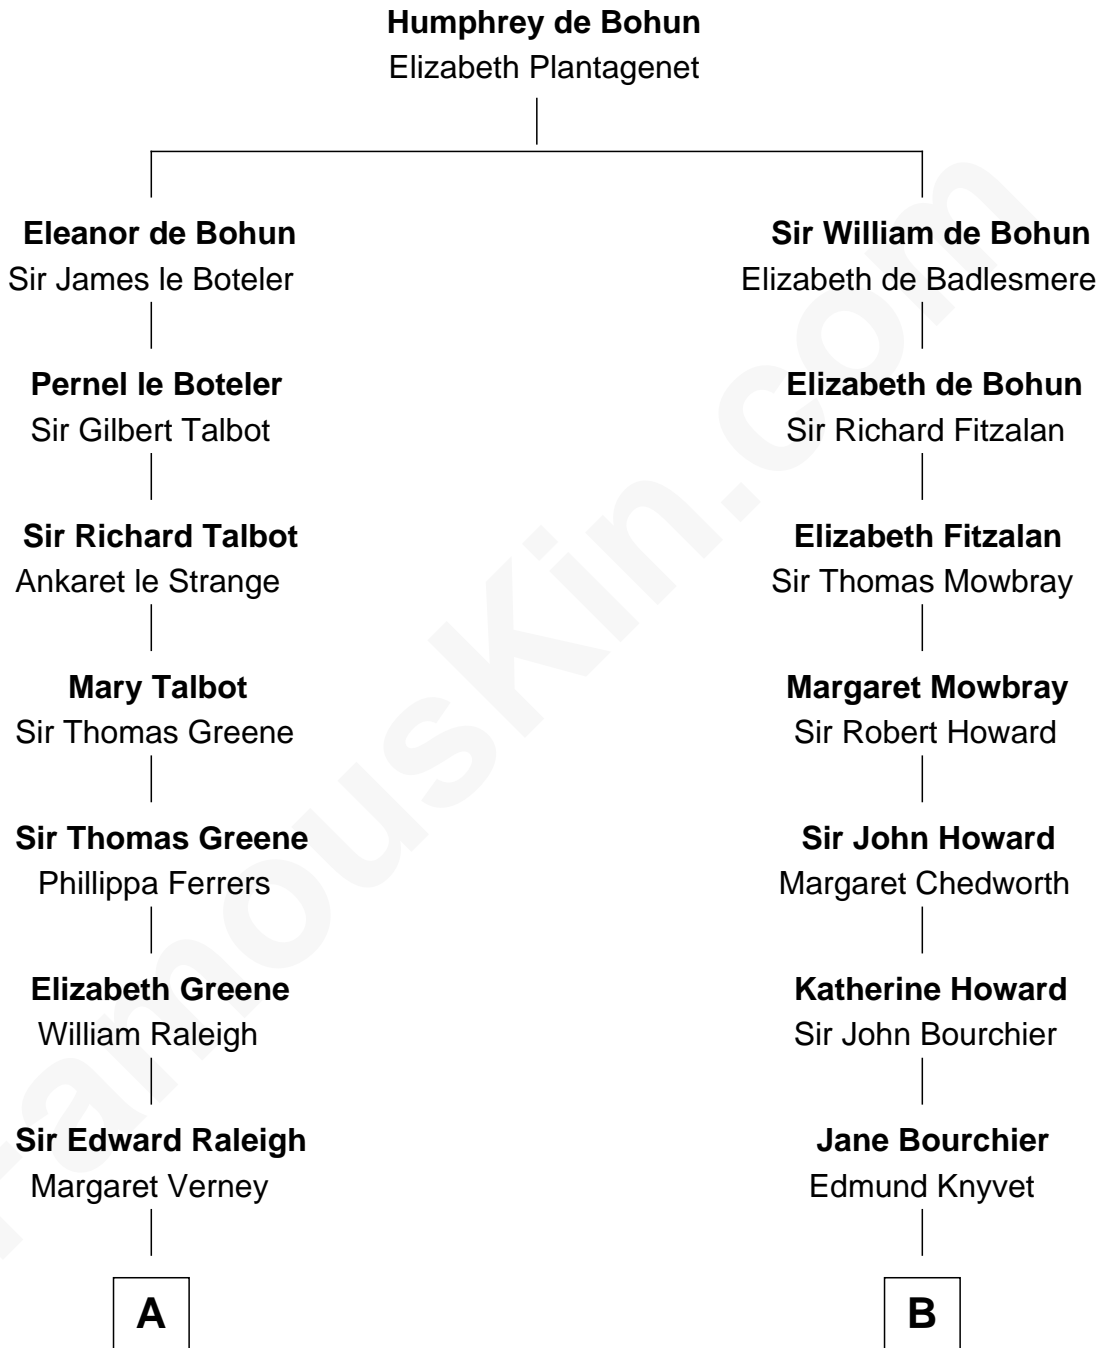

**FamousKin.com**  
**Relationship Chart of**  
**Shanghai Pierce**  
*Texas Cattleman*

17th cousin 2 times removed of  
**Horace Gray**  
*U.S. Supreme Court Justice*

**C**

—  
**Susanna Stoddard**

Isaac Pearce

—  
**Jonathan D. Pearce**

Hanna Phillips Head

—  
**Shanghai Pierce**

*Texas Cattleman*

FamousKin.com