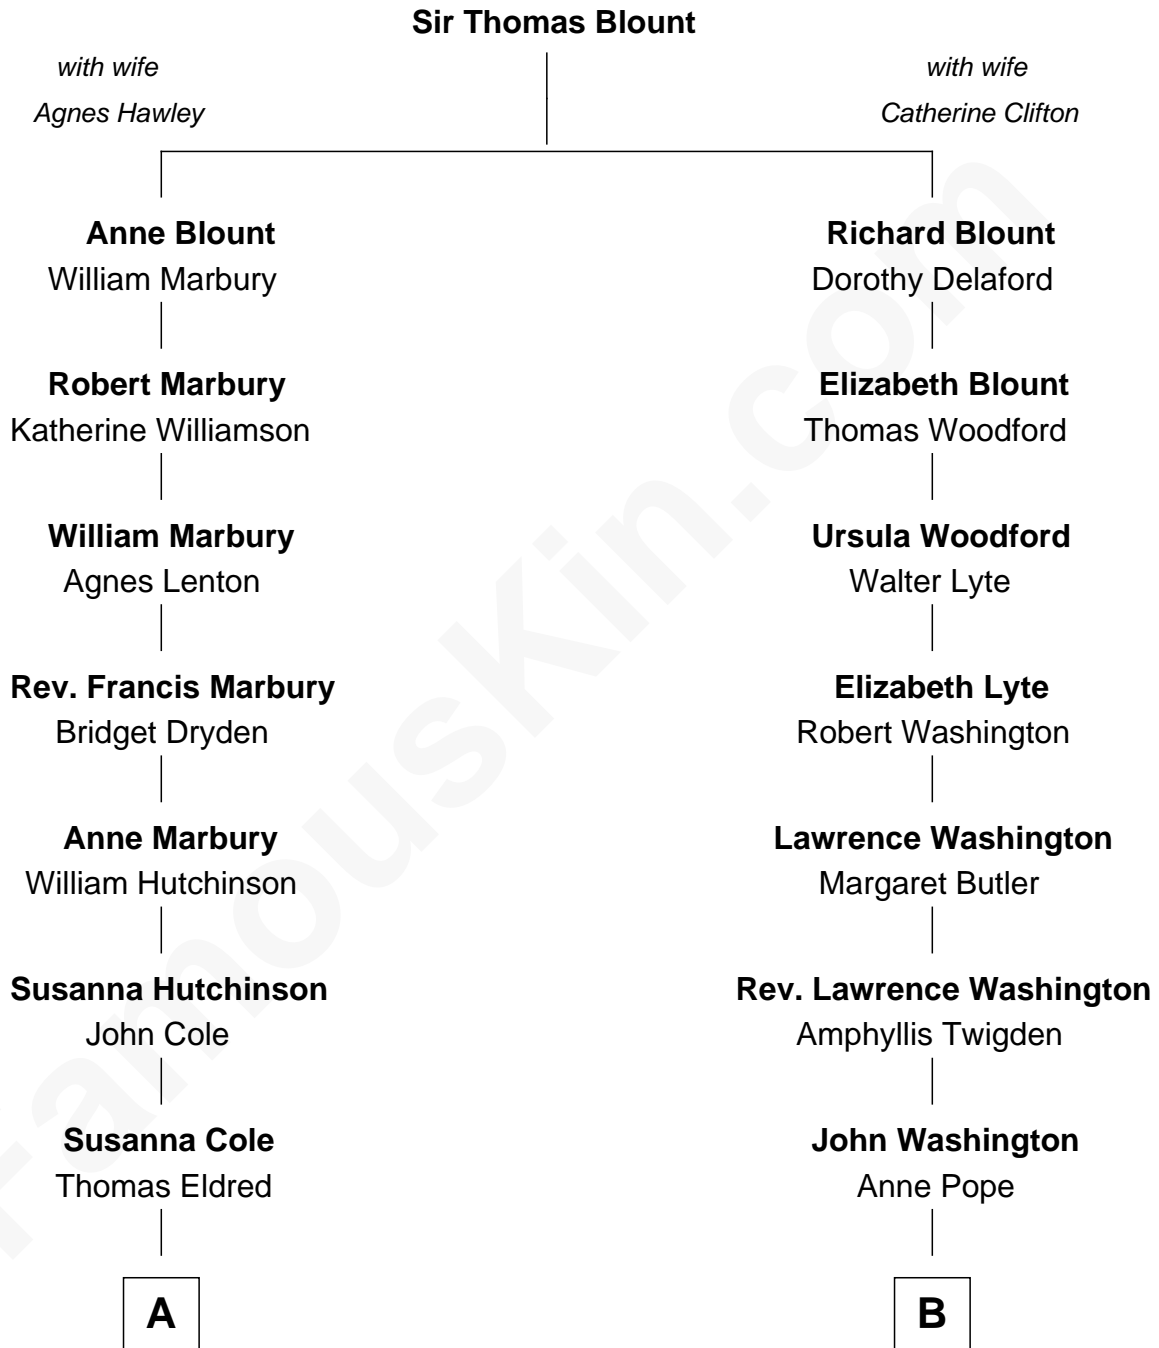

FamousKin.com
Relationship Chart of
Shanghai Pierce
Texas Cattleman

12th cousin 3 times removed of
General George S. Patton
U.S. Army - World War II

A

Susanna Eldred

Jeffrey Champlin

Emlin Champlin

Joseph Wilbore

Ambless Wilbore

Nathaniel Stoddard

Susanna Stoddard

Isaac Pearce

Jonathan D. Pearce

Hanna Phillips Head

Shanghai Pierce

Texas Cattleman

B

Lawrence Washington

Mildred Warner

Mildred Washington

Roger Gregory

Frances Gregory

Francis Thornton

William Thornton

Martha Stuart

William Thorton

Eleanor Thompson

Susanna Thompson Thorton

Andrew Glassell

Susan Thornton Glassell

George Smith Patton

George Smith Patton