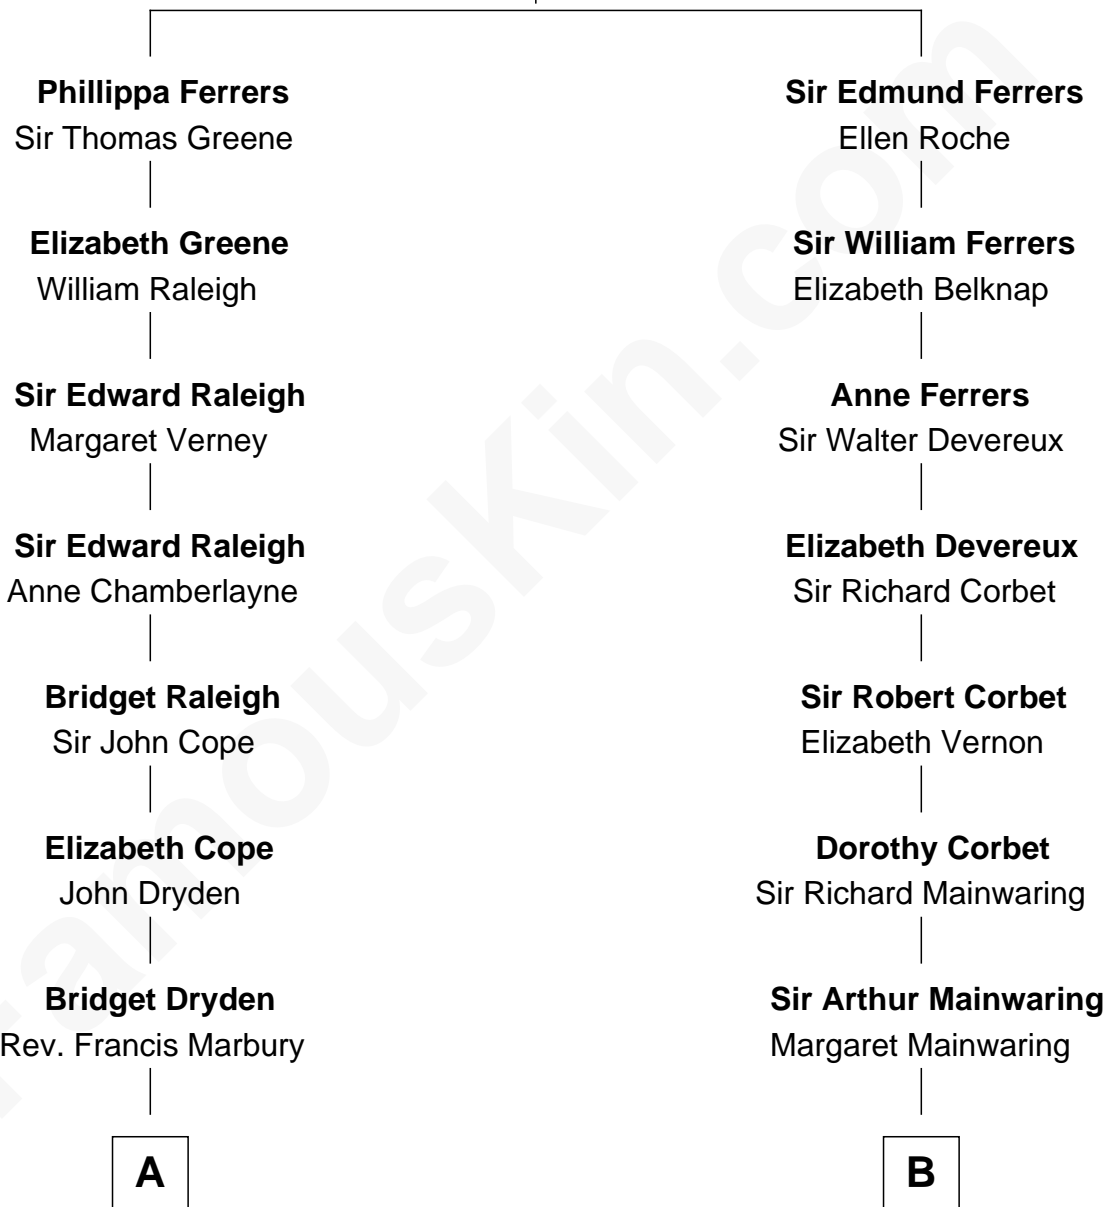

**FamousKin.com**  
**Relationship Chart of**  
**Shanghai Pierce**  
*Texas Cattleman*

15th cousin 3 times removed of

**Lizzie Borden**  
*Accused Murderess*

**Robert de Ferrers**  
 Margaret Despencer

**C**

**Sarah Anthony Morse**  
Andrew Jackson Borden

**Lizzie Borden**  
*Accused Murderess*

FamousKin.com