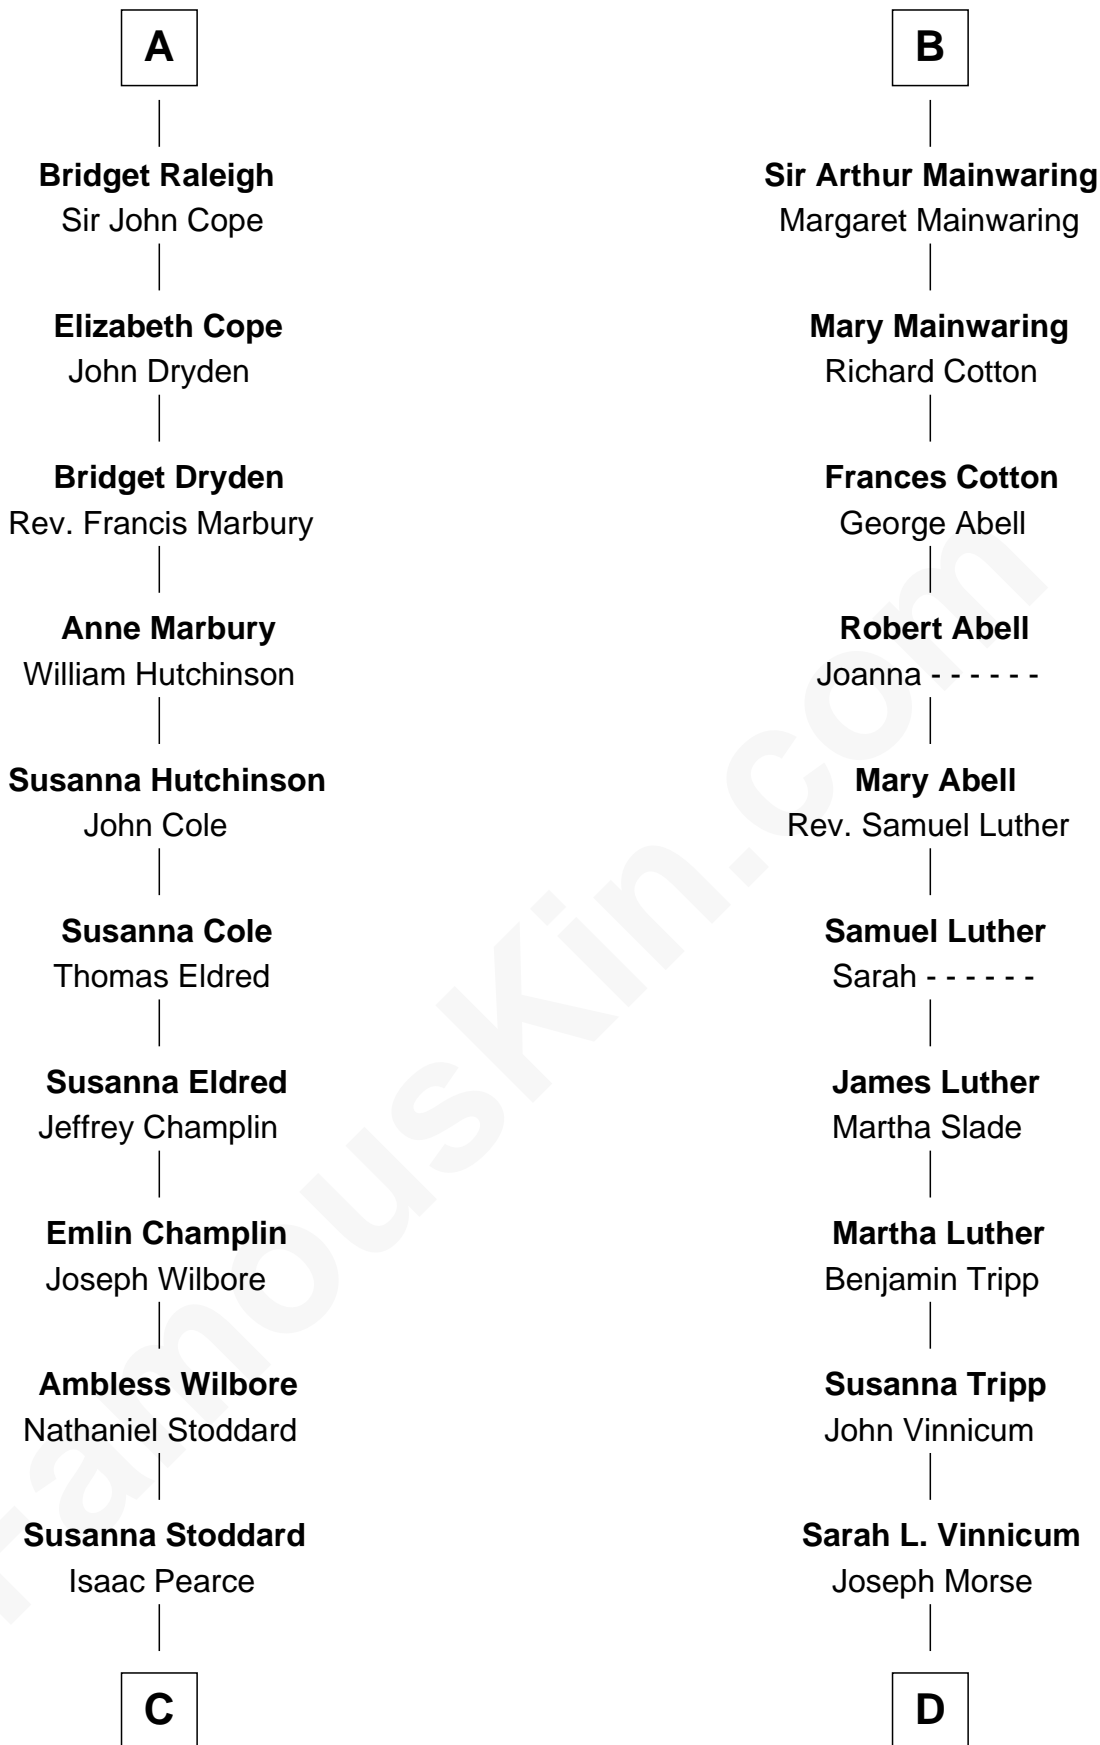

FamousKin.com
Relationship Chart of
Shanghai Pierce
Texas Cattleman

18th cousin 1 time removed of

Lizzie Borden
Accused Murderess

C

Jonathan D. Pearce
Hanna Phillips Head

Shanghai Pierce
Texas Cattleman

D

Anthony Morse
Rhoda Morrison

Sarah Anthony Morse
Andrew Jackson Borden

Lizzie Borden
Accused Murderess

FamousKin.com