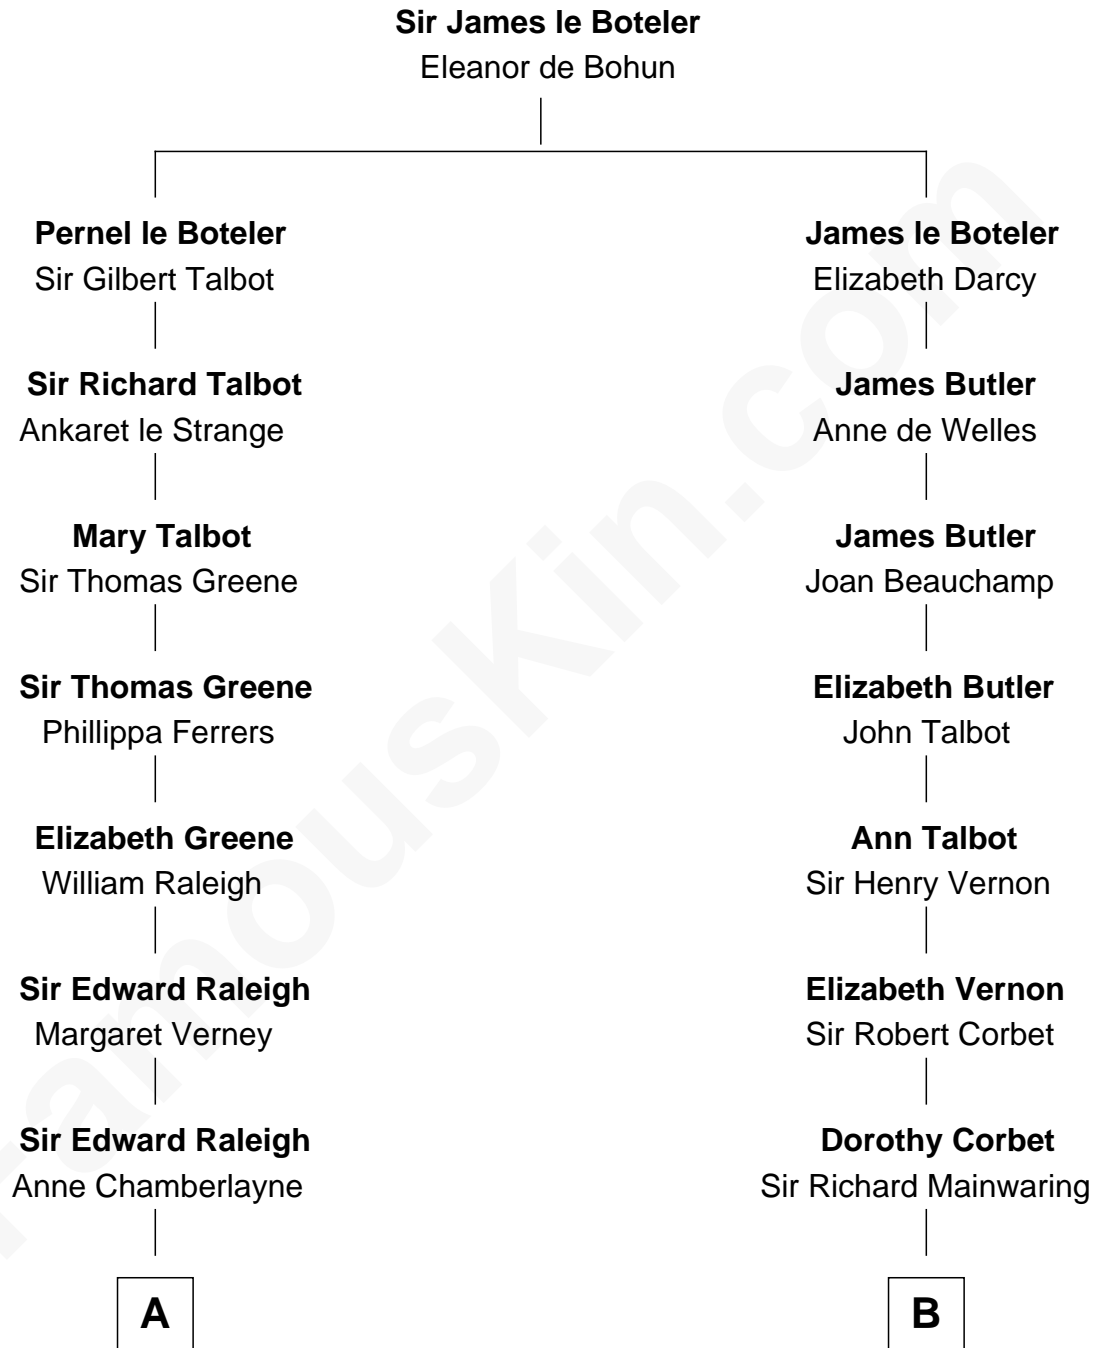

FamousKin.com
Relationship Chart of
Shanghai Pierce
Texas Cattleman

18th cousin 1 time removed of

Lizzie Borden
Accused Murderess

C

Jonathan D. Pearce
Hanna Phillips Head

Shanghai Pierce
Texas Cattleman

D

Anthony Morse
Rhoda Morrison

Sarah Anthony Morse
Andrew Jackson Borden

Lizzie Borden
Accused Murderess

FamousKin.com