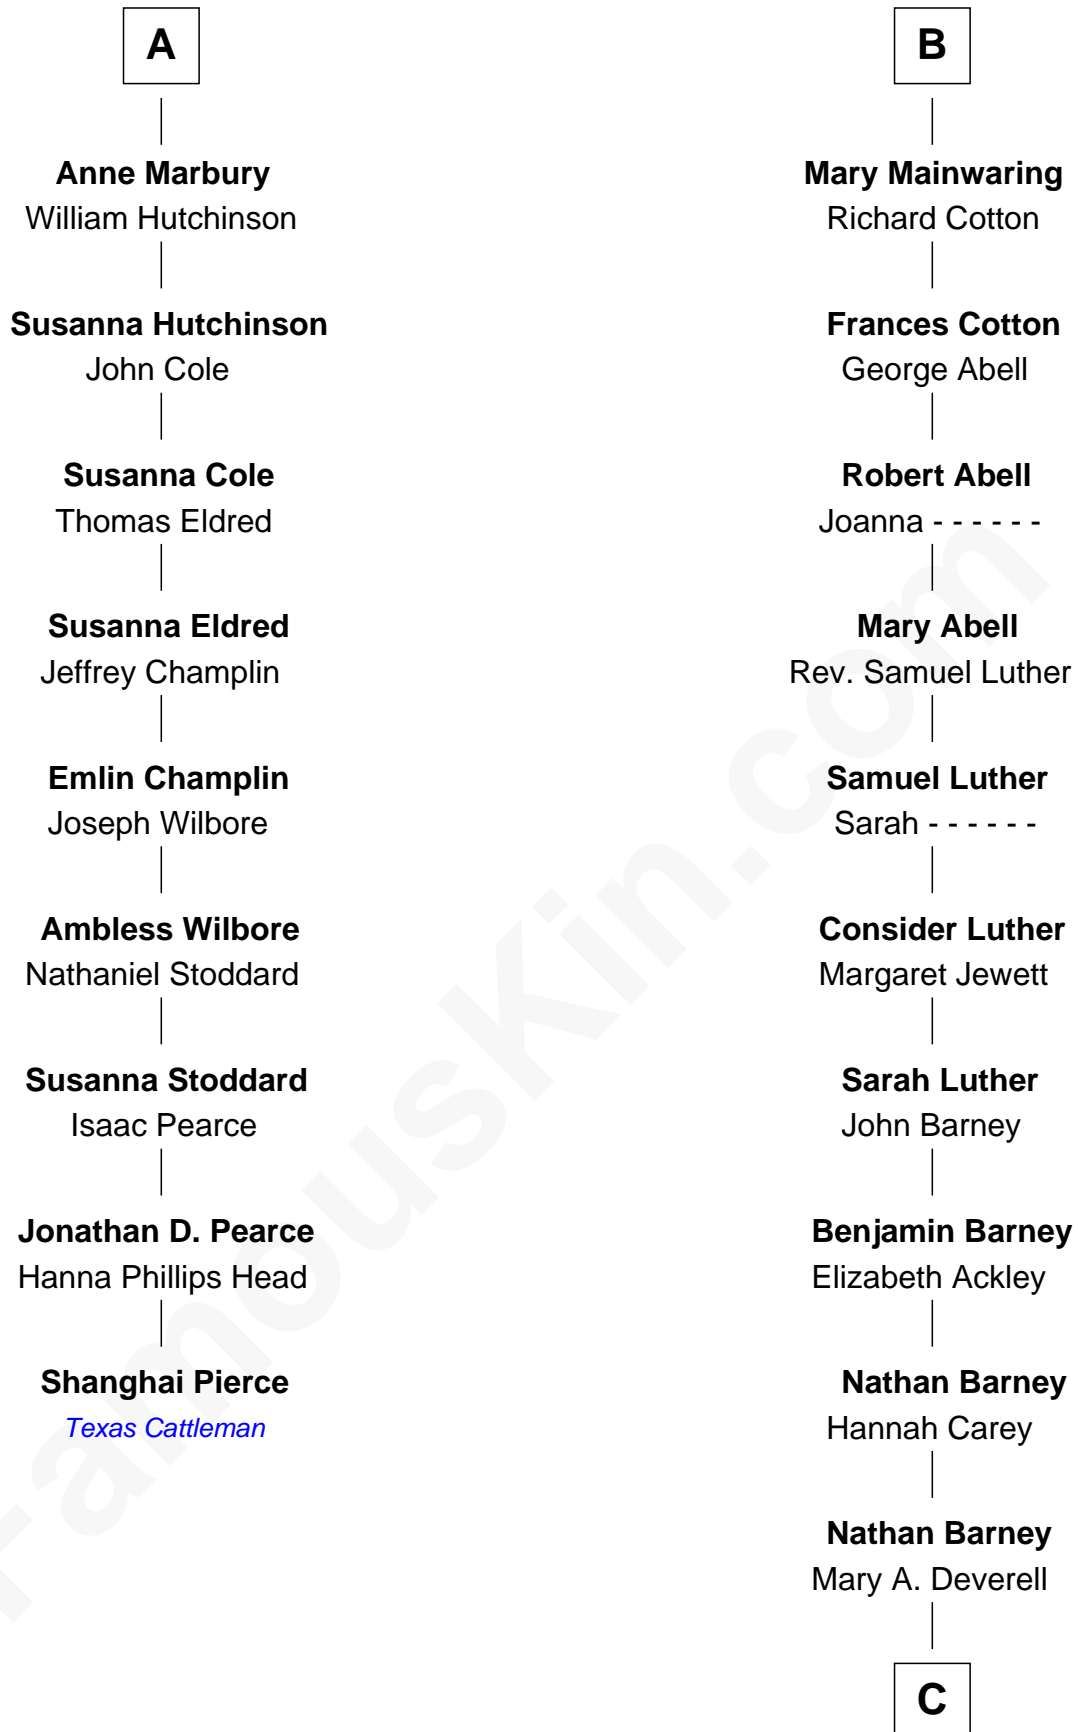

**FamousKin.com**  
**Relationship Chart of**  
**Shanghai Pierce**  
*Texas Cattleman*

15th cousin 4 times removed of

**Elizabeth Montgomery**  
*TV Actress - "Bewitched"*

**C**

—  
**Mary Weed Barney**  
Henry Montgomery

—  
**Henry Montgomery**  
Elizabeth Bryan Allen

—  
**Elizabeth Montgomery**  
*TV Actress - "Bewitched"*

FamousKin.com