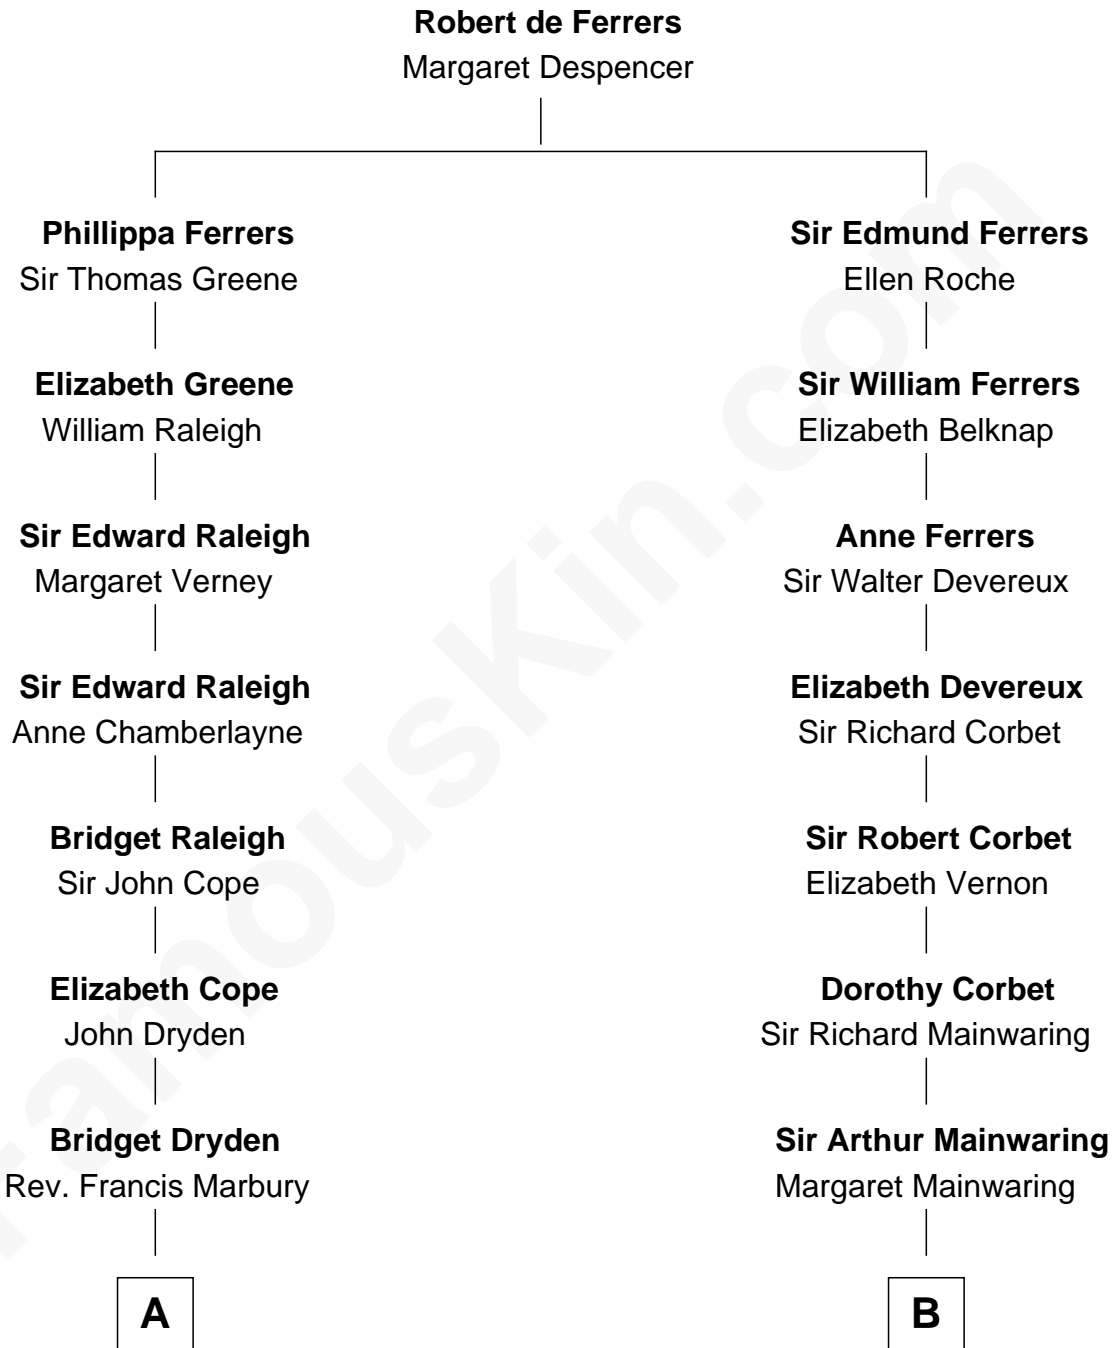

**FamousKin.com**  
**Relationship Chart of**  
**Shanghai Pierce**  
*Texas Cattleman*

15th cousin 4 times removed of

**Elizabeth Montgomery**  
*TV Actress - "Bewitched"*

**C**

—  
**Mary Weed Barney**  
Henry Montgomery

—  
**Henry Montgomery**  
Elizabeth Bryan Allen

—  
**Elizabeth Montgomery**  
*TV Actress - "Bewitched"*

FamousKin.com