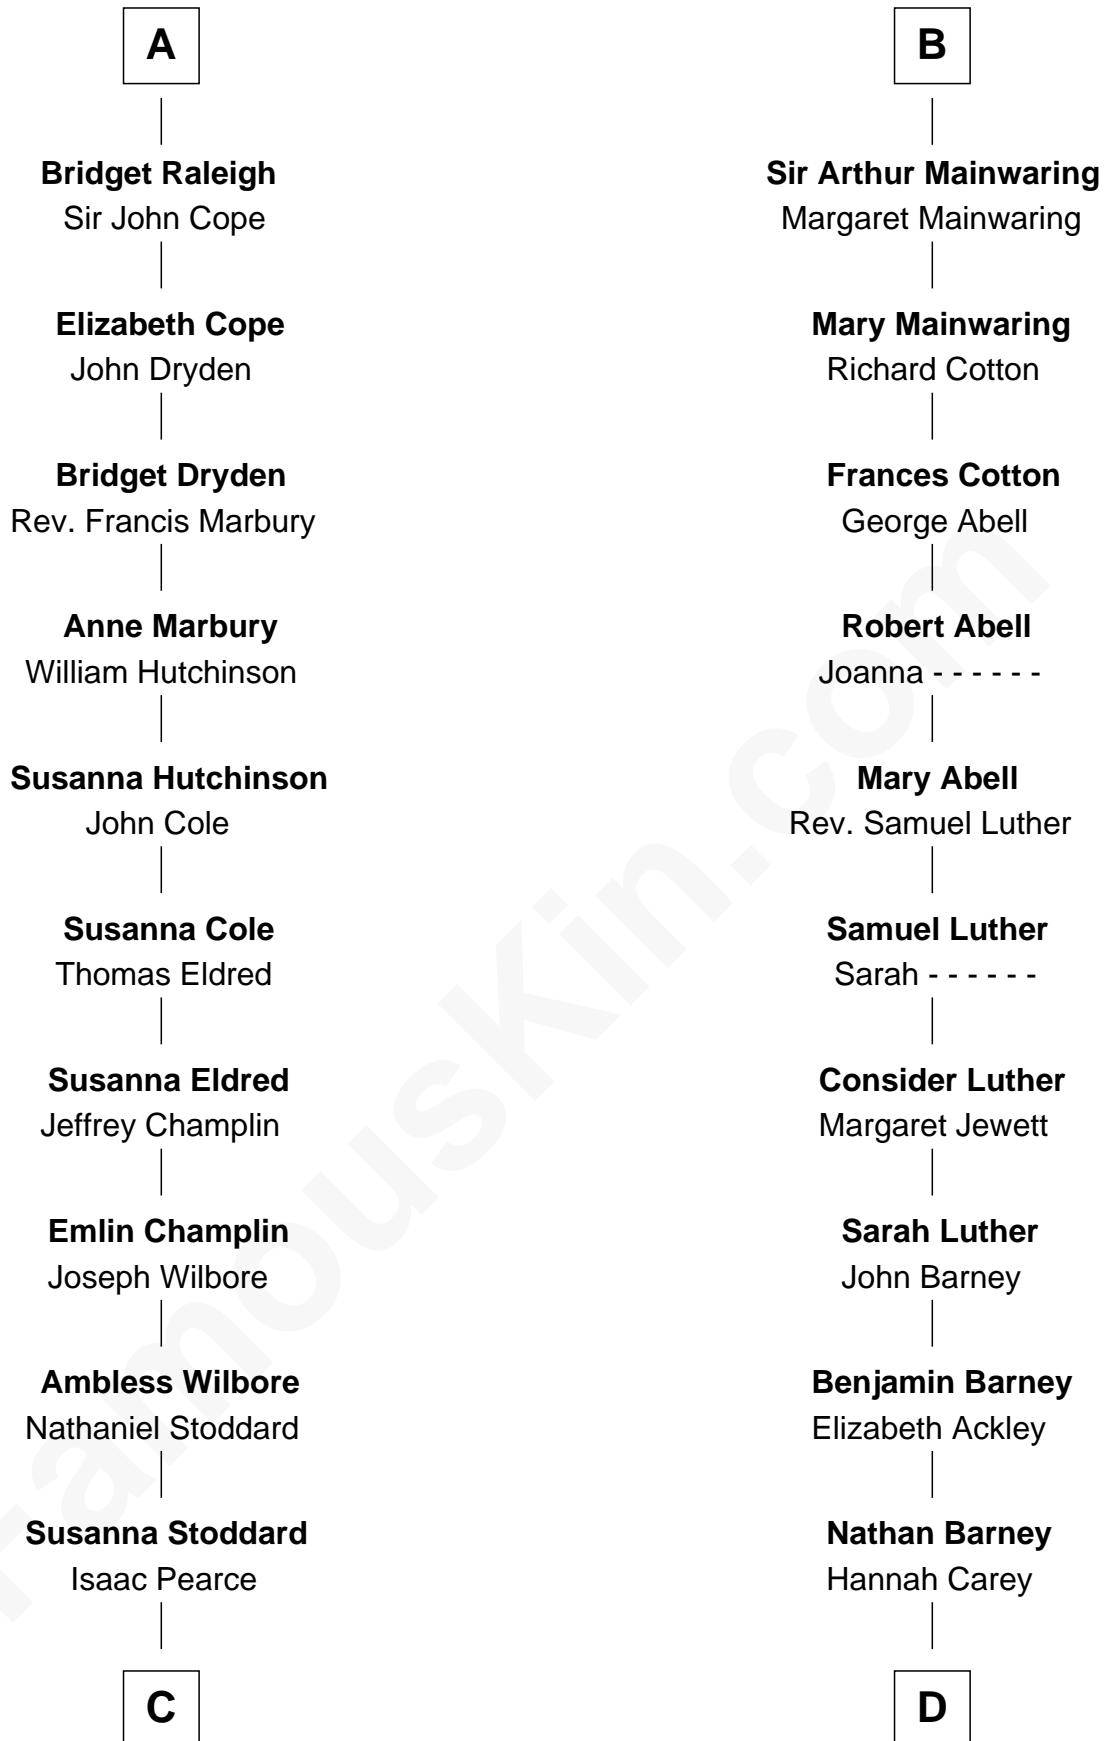

FamousKin.com
Relationship Chart of
Shanghai Pierce
Texas Cattleman

18th cousin 2 times removed of

Elizabeth Montgomery
TV Actress - "Bewitched"

C

Jonathan D. Pearce
Hanna Phillips Head

Shanghai Pierce
Texas Cattleman

D

Nathan Barney
Mary A. Deverell

Mary Weed Barney
Henry Montgomery

Henry Montgomery
Elizabeth Bryan Allen

Elizabeth Montgomery
TV Actress - "Bewitched"

FamousKin.com