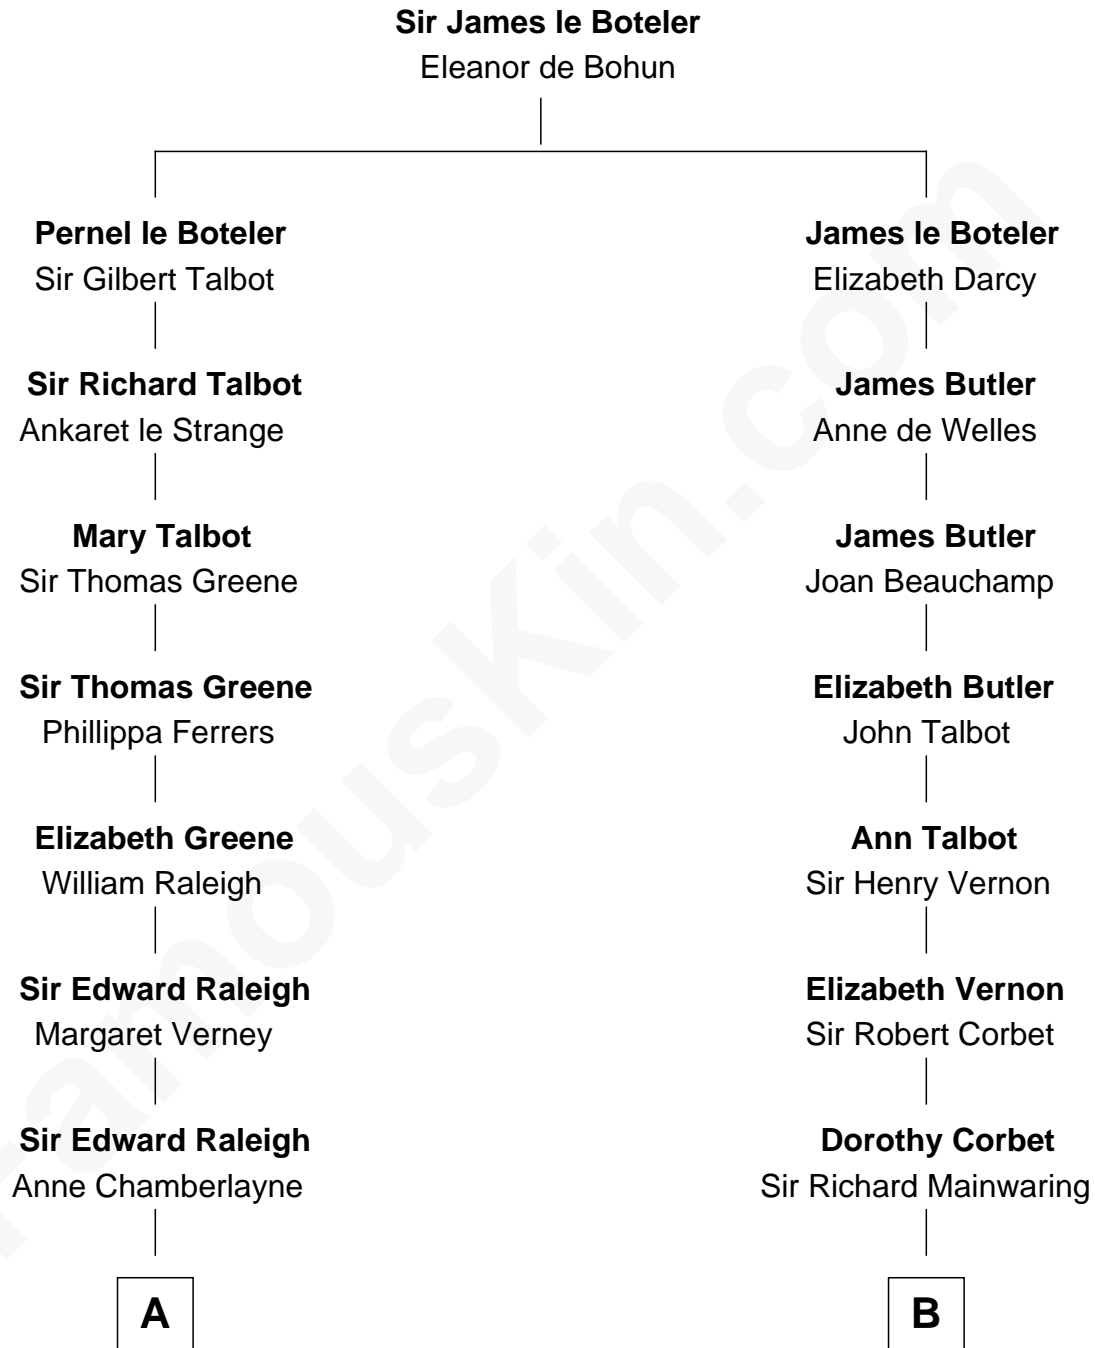

FamousKin.com
Relationship Chart of
Shanghai Pierce
Texas Cattleman

18th cousin 2 times removed of

Elizabeth Montgomery
TV Actress - "Bewitched"

C

Jonathan D. Pearce
Hanna Phillips Head

Shanghai Pierce
Texas Cattleman

D

Nathan Barney
Mary A. Deverell

Mary Weed Barney
Henry Montgomery

Henry Montgomery
Elizabeth Bryan Allen

Elizabeth Montgomery
TV Actress - "Bewitched"

FamousKin.com