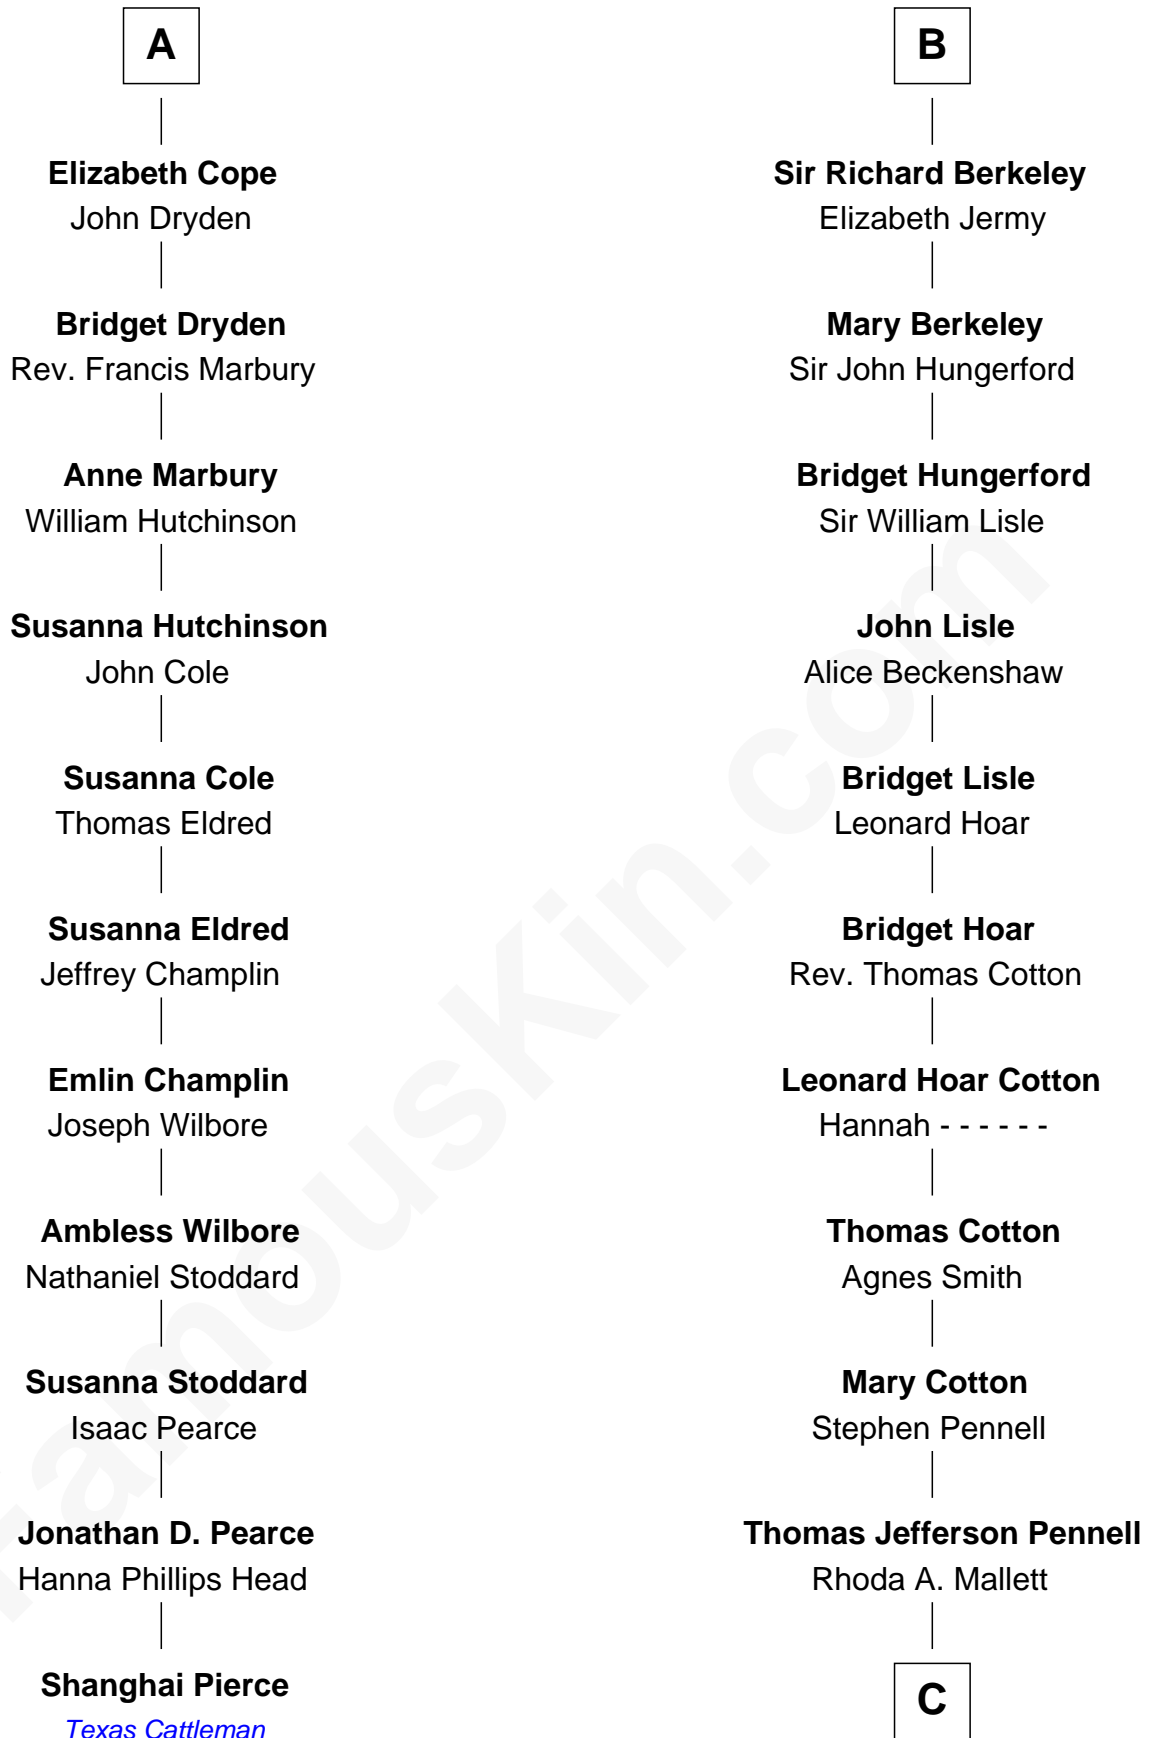

FamousKin.com
Relationship Chart of
Shanghai Pierce
Texas Cattleman

17th cousin 4 times removed of
Warren Buffett
Chairman & CEO, Berkshire Hathaway

C

Deborah Collamore Pennell

John Watson

Susan Ann Watson

Ford Bela Barber

Stella Frances Barber

John Ammon Stahl

Leila Stahl

Howard Homan Buffett

Warren Buffett

Chairman & CEO, Berkshire Hathaway

FamousKin.com