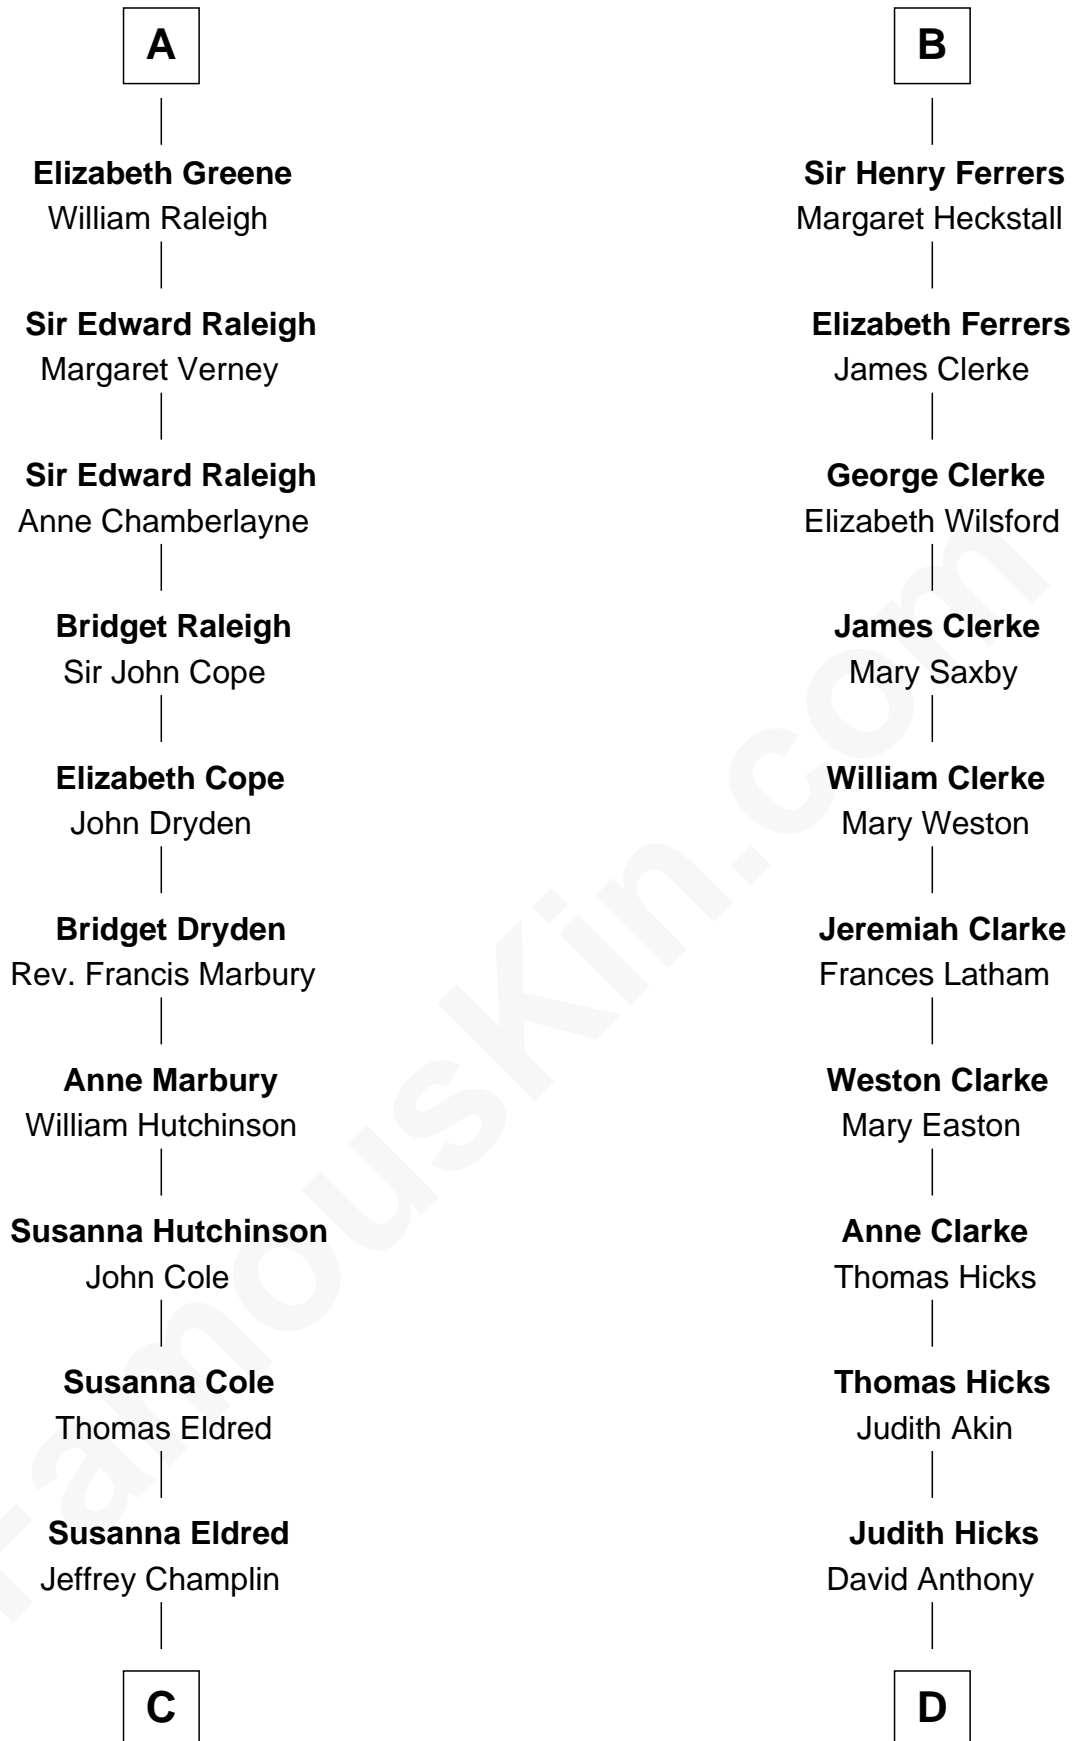

FamousKin.com
Relationship Chart of
Shanghai Pierce
Texas Cattleman

19th cousin 2 times removed of

Susan B. Anthony
Women's Rights Advocate

Sir Humphrey de Bohun
 Eleanor de Braiose

C

Emlin Champlin

Joseph Wilbore

Ambless Wilbore

Nathaniel Stoddard

Susanna Stoddard

Isaac Pearce

Jonathan D. Pearce

Hanna Phillips Head

Shanghai Pierce

Texas Cattleman

D

Humphrey Anthony

Hannah Lapham

Daniel Anthony

Lucy Read

Susan B. Anthony

Women's Rights Advocate