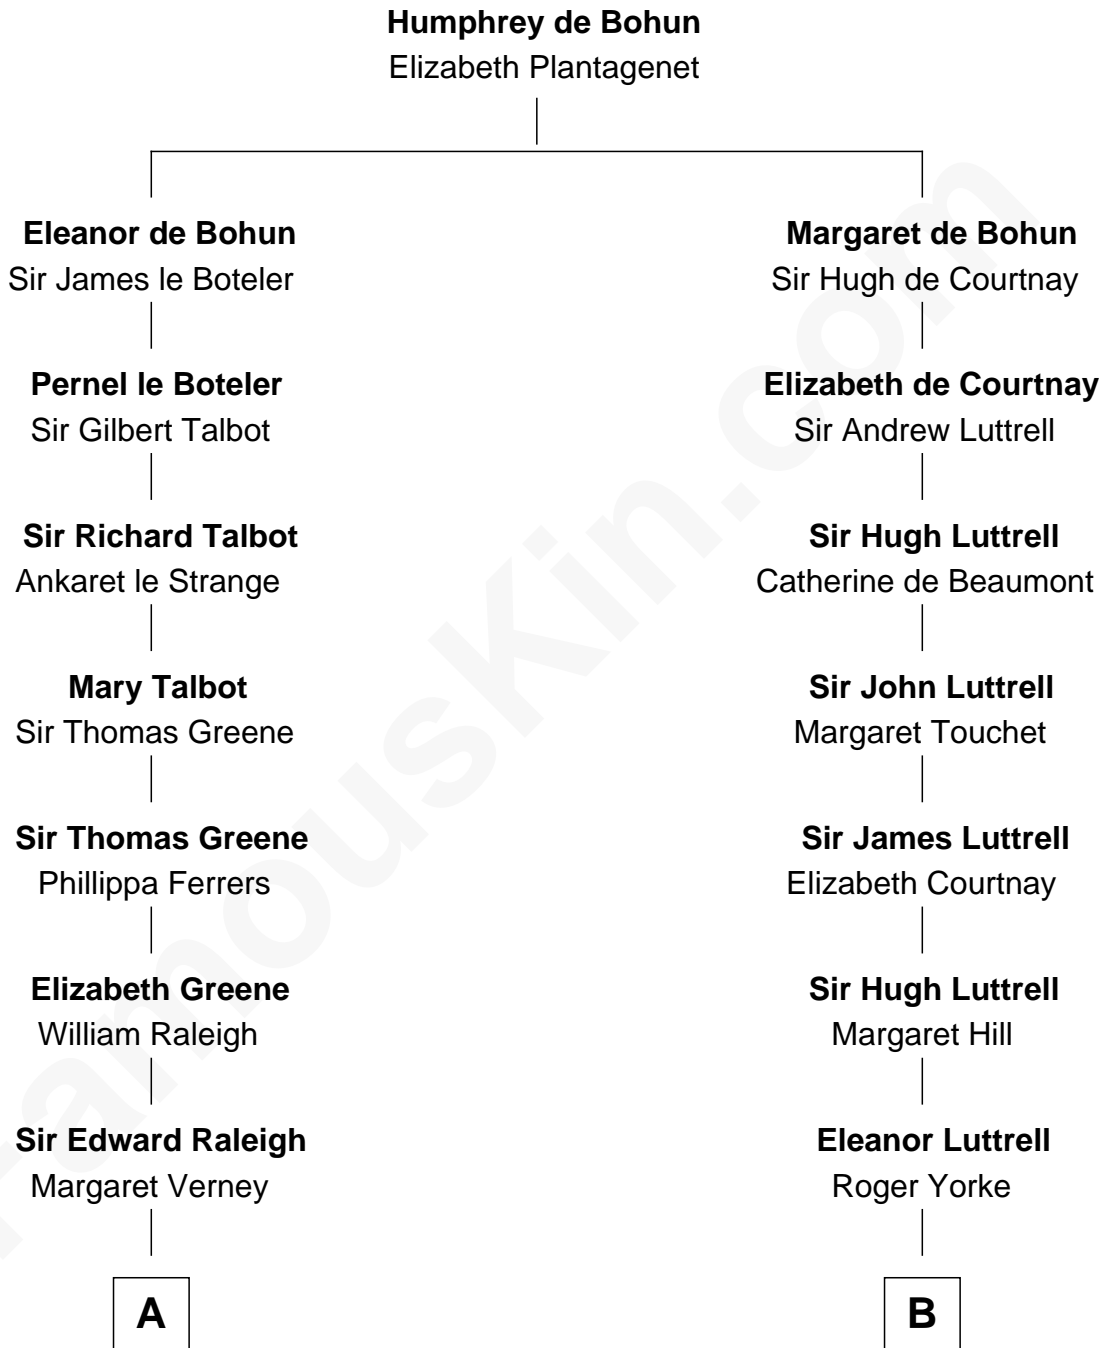

**FamousKin.com**  
**Relationship Chart of**  
**Shanghai Pierce**  
*Texas Cattleman*

19th cousin 1 time removed of  
**Dick Cheney**  
*46th U.S. Vice-President*

**C**

**Susanna Stoddard**

Isaac Pearce

**Jonathan D. Pearce**

Hanna Phillips Head

**Shanghai Pierce**

*Texas Cattleman*

**D**

**Samuel Fletcher Cheney**

Ella A. Phillips

**Thomas Herbert Cheney**

Margaret E. Tyler

**Richard Herbert Cheney**

Marge Lorraine Dickey

**Dick Cheney**

*46th U.S. Vice-President*

FamousKin.com