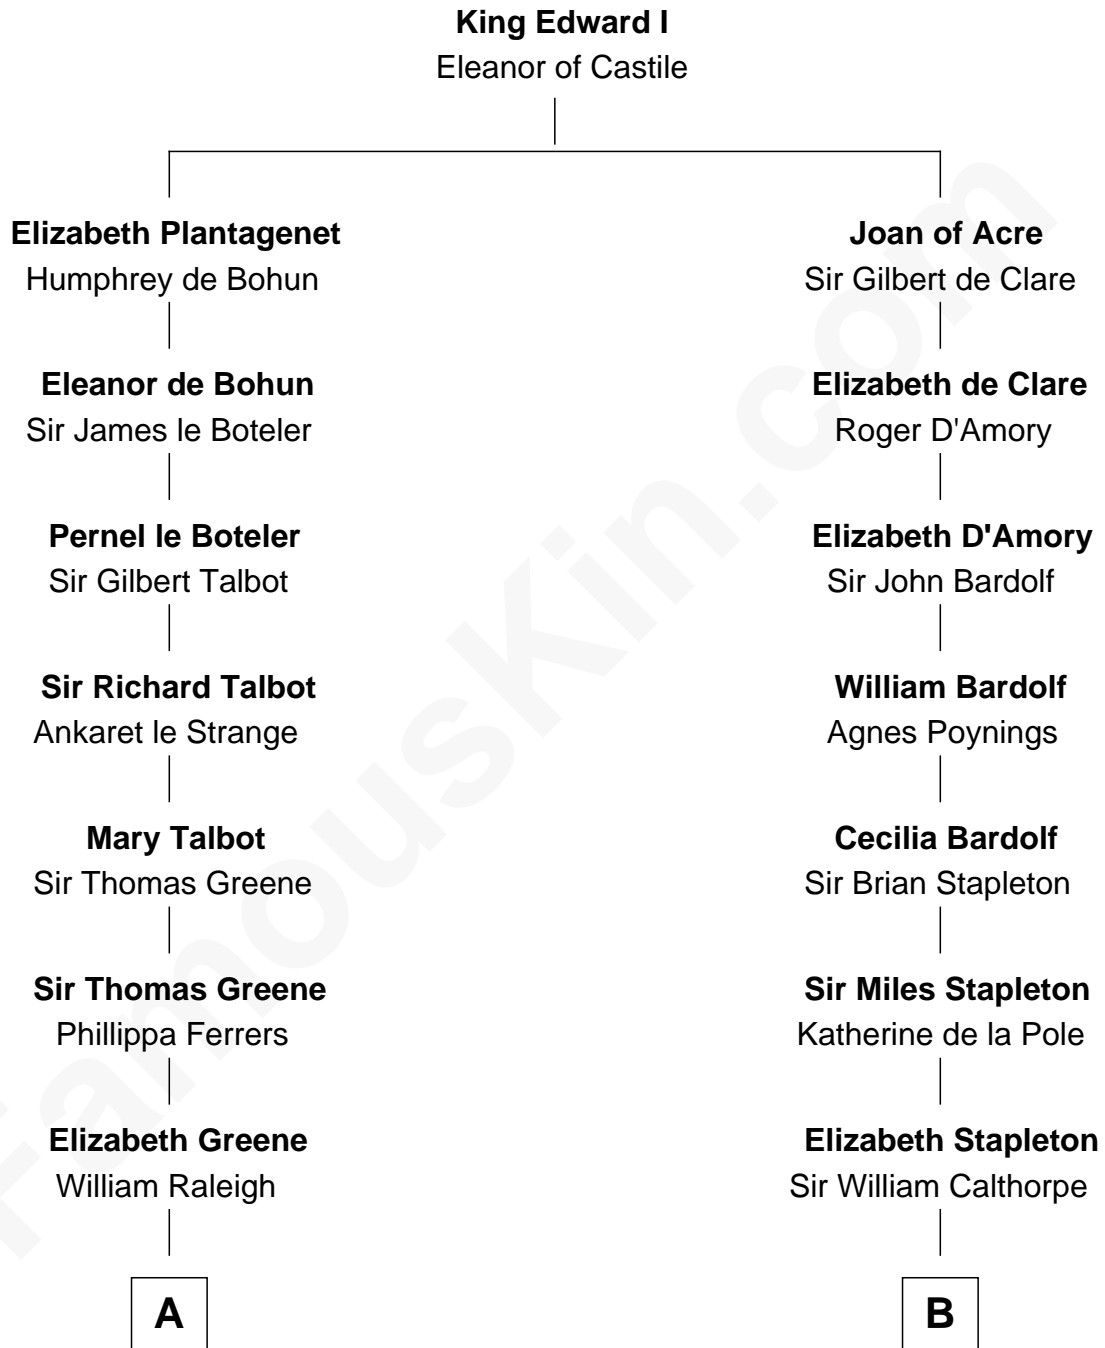

FamousKin.com
Relationship Chart of
Shanghai Pierce
Texas Cattleman

20th cousin 1 time removed of

Walt Disney
Co-Founder of The Walt Disney Company

C

Ambless Wilbore
Nathaniel Stoddard

Susanna Stoddard
Isaac Pearce

Jonathan D. Pearce
Hanna Phillips Head

Shanghai Pierce
Texas Cattleman

D

Fanny Johnson
John Call

Eber Call
Violette Lawrence

Charles Call
Henrietta Gross

Flora Call
Elias Charles Disney

Walt Disney
Co-Founder of The Walt Disney Co.