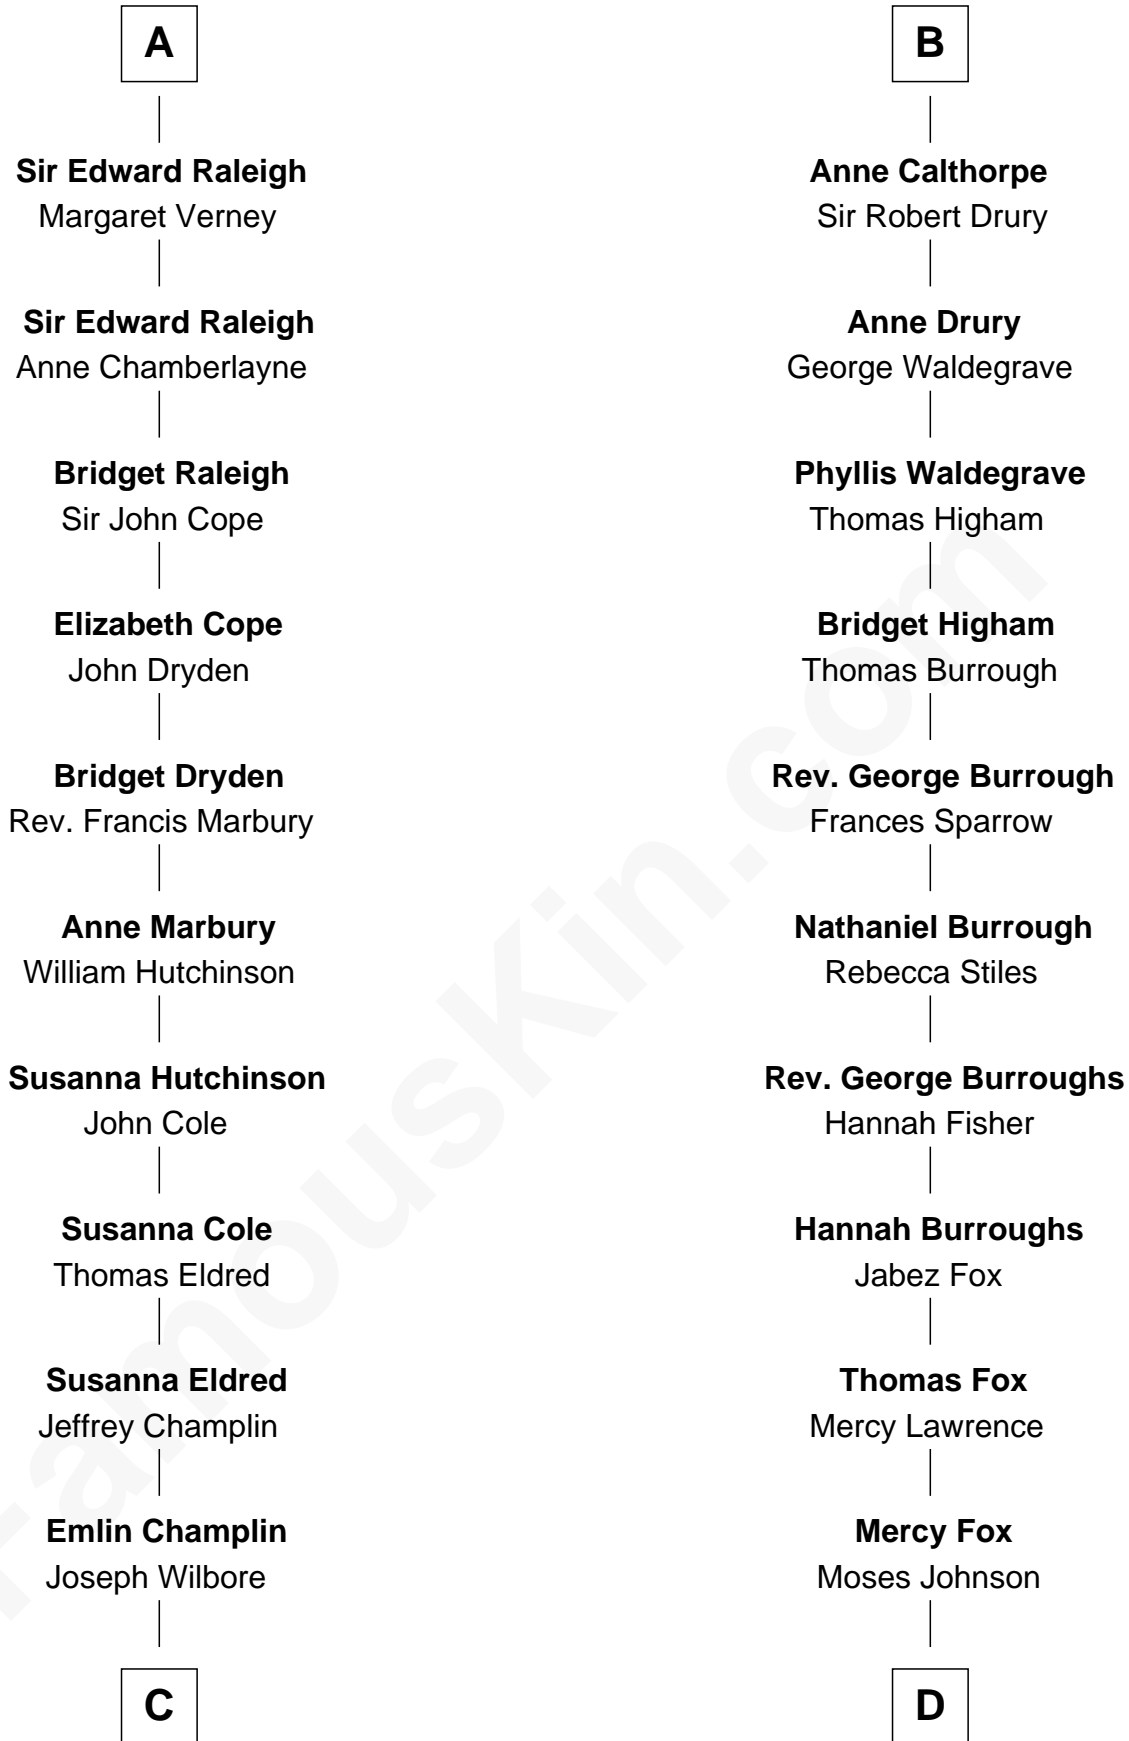

FamousKin.com
Relationship Chart of
Shanghai Pierce
Texas Cattleman

20th cousin 1 time removed of

Walt Disney
Co-Founder of The Walt Disney Company

C

Ambless Wilbore
Nathaniel Stoddard

Susanna Stoddard
Isaac Pearce

Jonathan D. Pearce
Hanna Phillips Head

Shanghai Pierce
Texas Cattleman

D

Fanny Johnson
John Call

Eber Call
Violette Lawrence

Charles Call
Henrietta Gross

Flora Call
Elias Charles Disney

Walt Disney
Co-Founder of The Walt Disney Co.