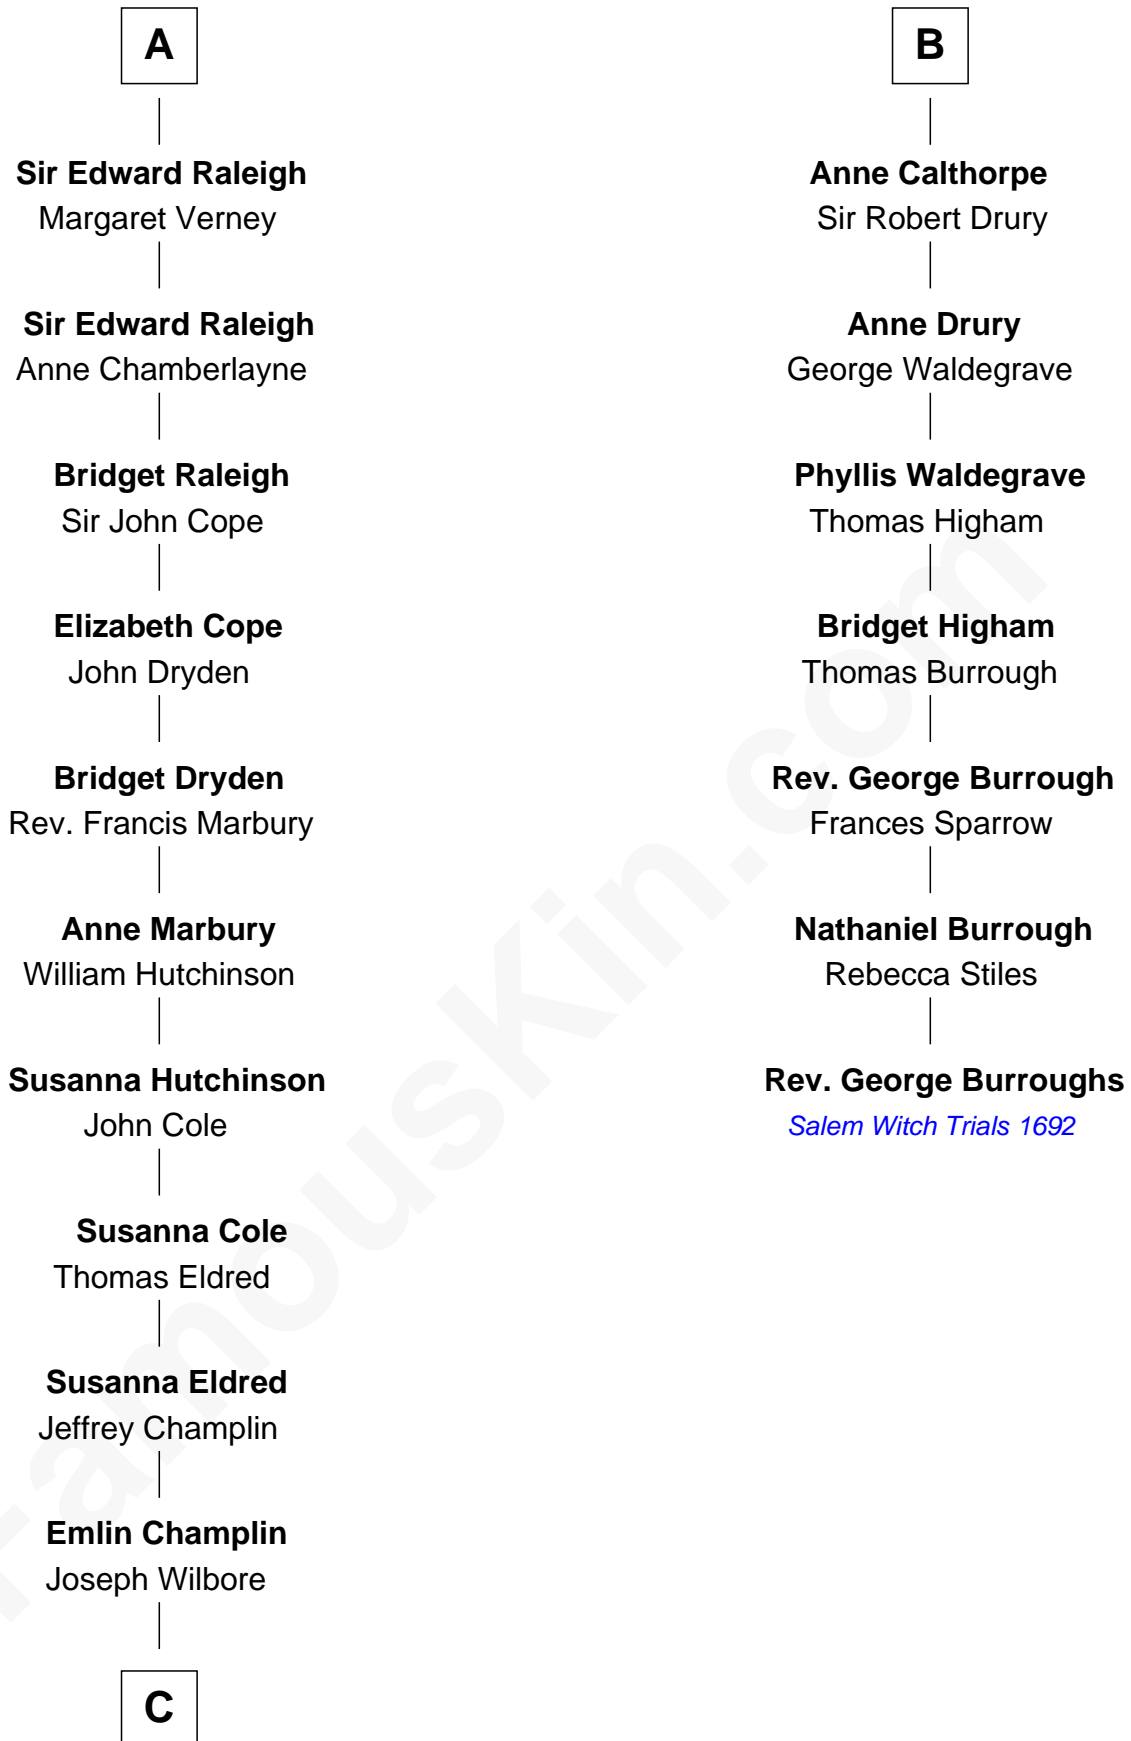

FamousKin.com

Relationship Chart of

Shanghai Pierce

Texas Cattleman

13th cousin 7 times removed of

Rev. George Burroughs

Executed for Witchcraft, Salem 1692

C

—
Ambless Wilbore
Nathaniel Stoddard

—
Susanna Stoddard
Isaac Pearce

—
Jonathan D. Pearce
Hanna Phillips Head

—
Shanghai Pierce
Texas Cattleman

FamousKin.com