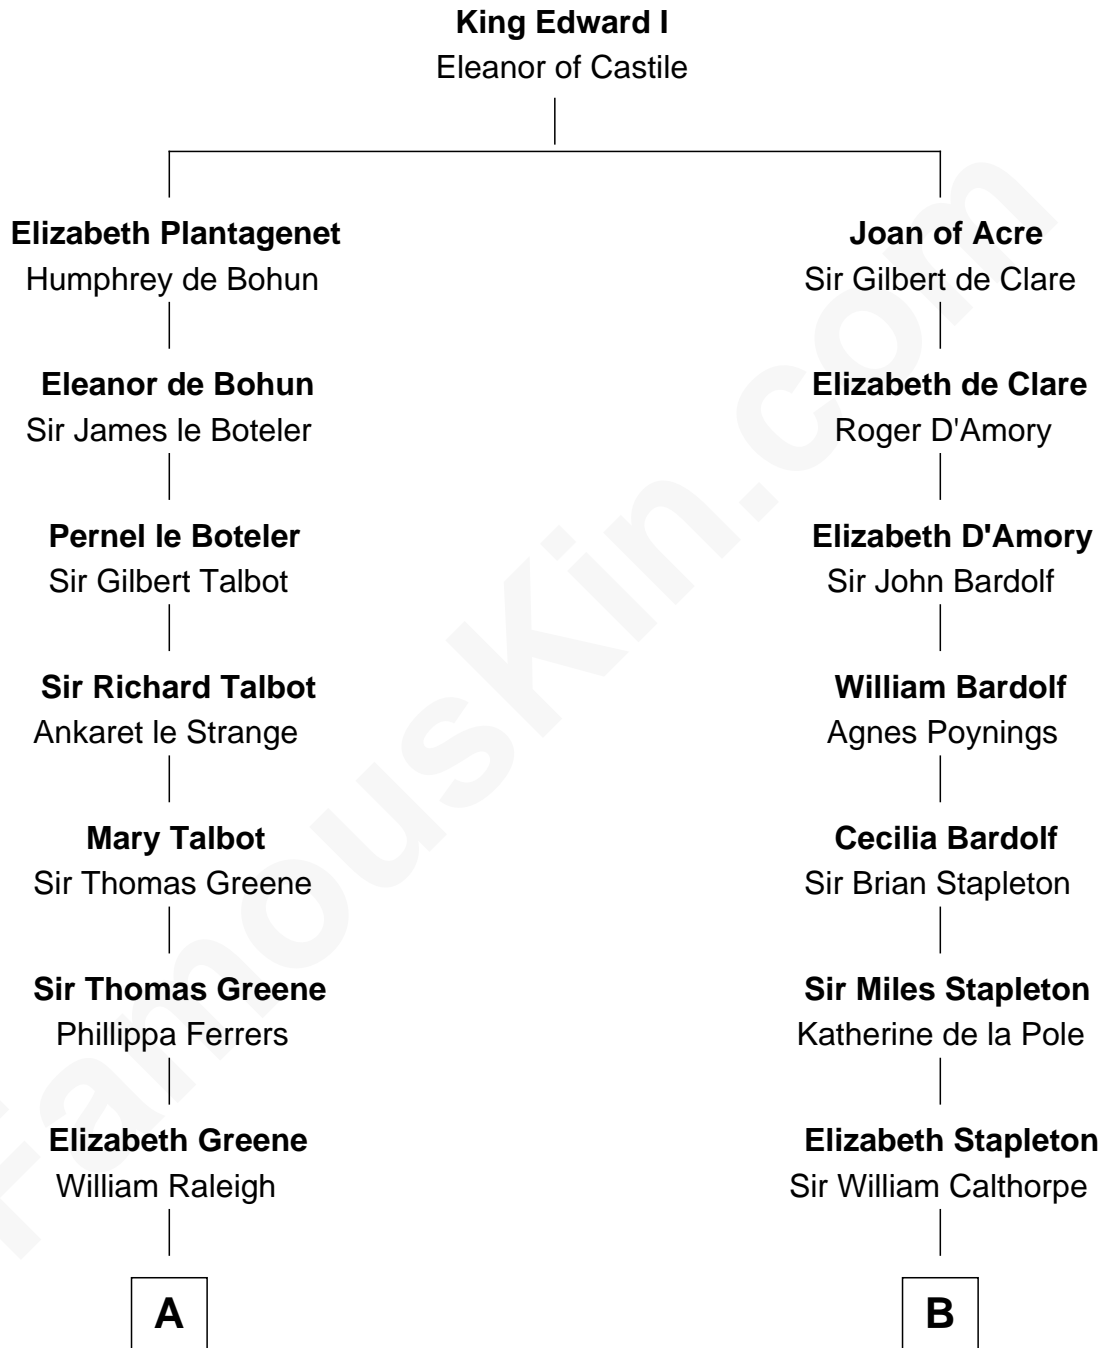

FamousKin.com

Relationship Chart of

Shanghai Pierce

Texas Cattleman

13th cousin 7 times removed of

Rev. George Burroughs

Executed for Witchcraft, Salem 1692

C

—
Ambless Wilbore
Nathaniel Stoddard

—
Susanna Stoddard
Isaac Pearce

—
Jonathan D. Pearce
Hanna Phillips Head

—
Shanghai Pierce
Texas Cattleman

FamousKin.com