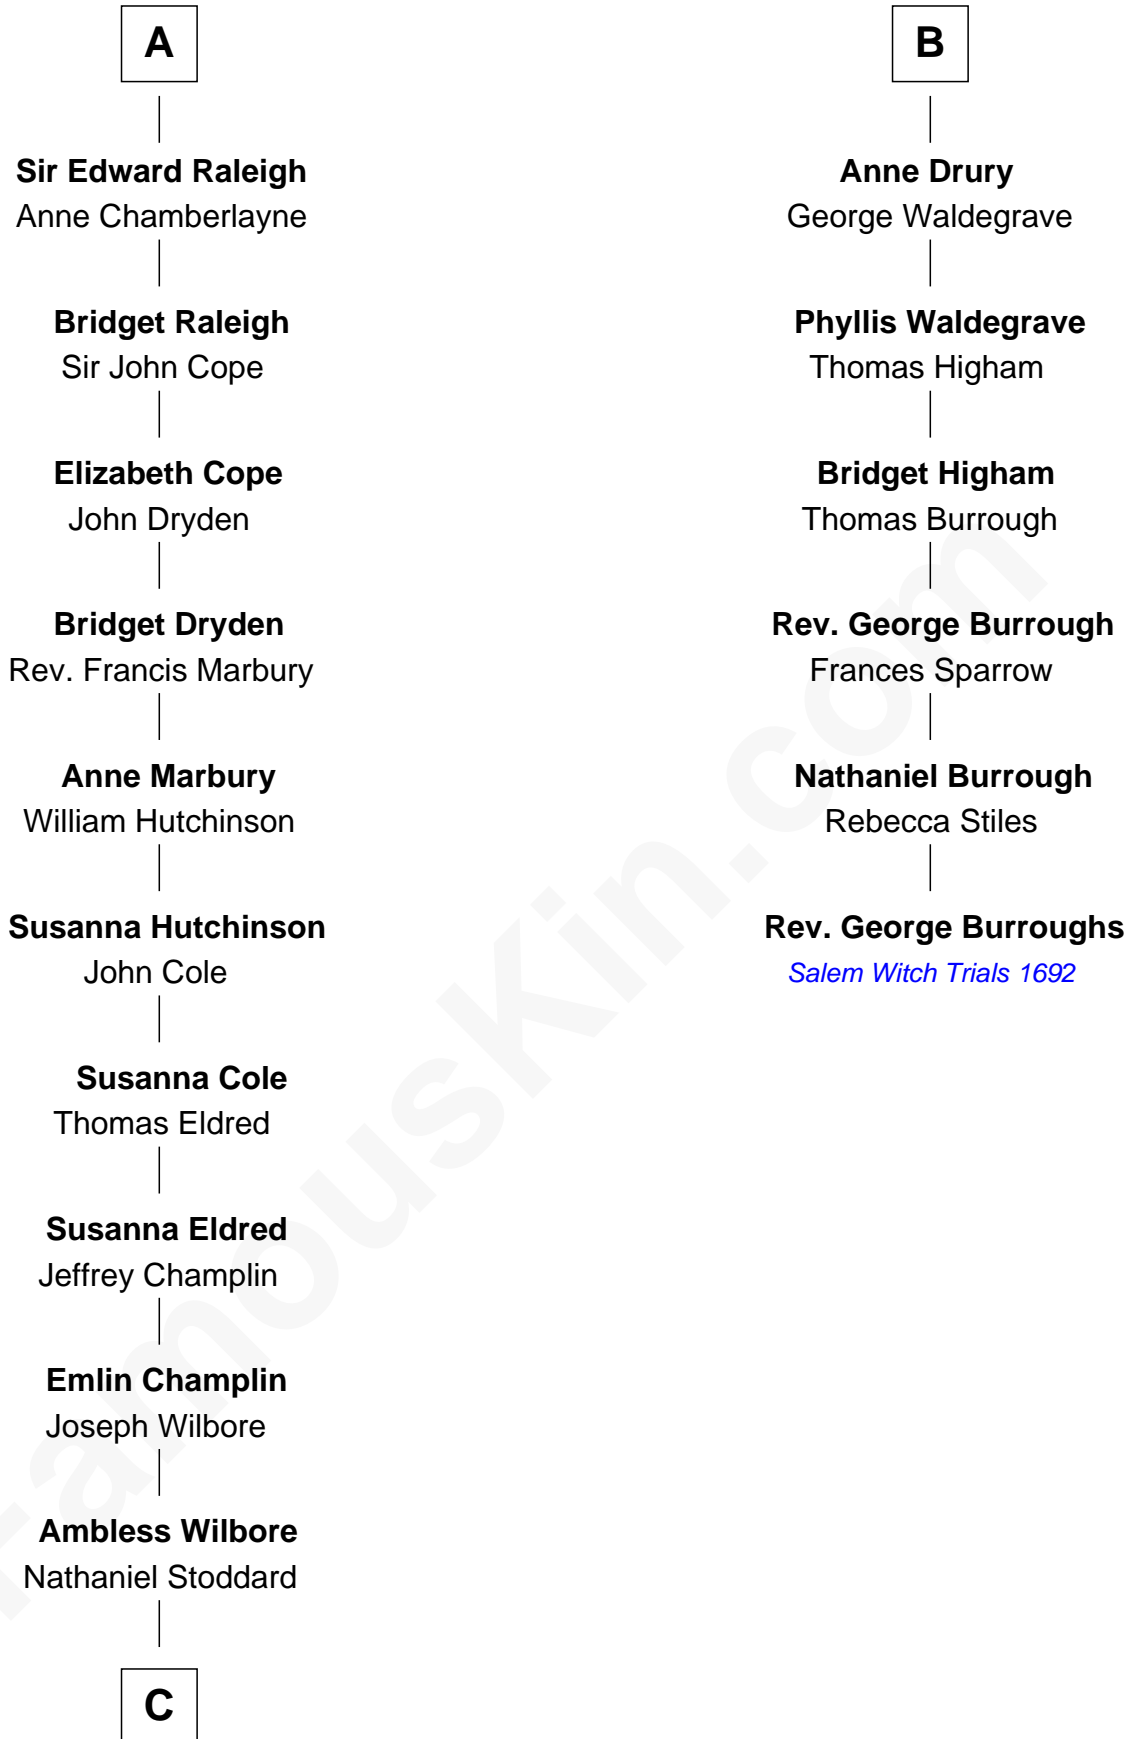

FamousKin.com
Relationship Chart of
Shanghai Pierce
Texas Cattleman

12th cousin 7 times removed of

Rev. George Burroughs
Executed for Witchcraft, Salem 1692

Sir Gilbert de Clare
 Joan of Acre

C

—
Susanna Stoddard

Isaac Pearce

—
Jonathan D. Pearce

Hanna Phillips Head

—
Shanghai Pierce

Texas Cattleman

FamousKin.com