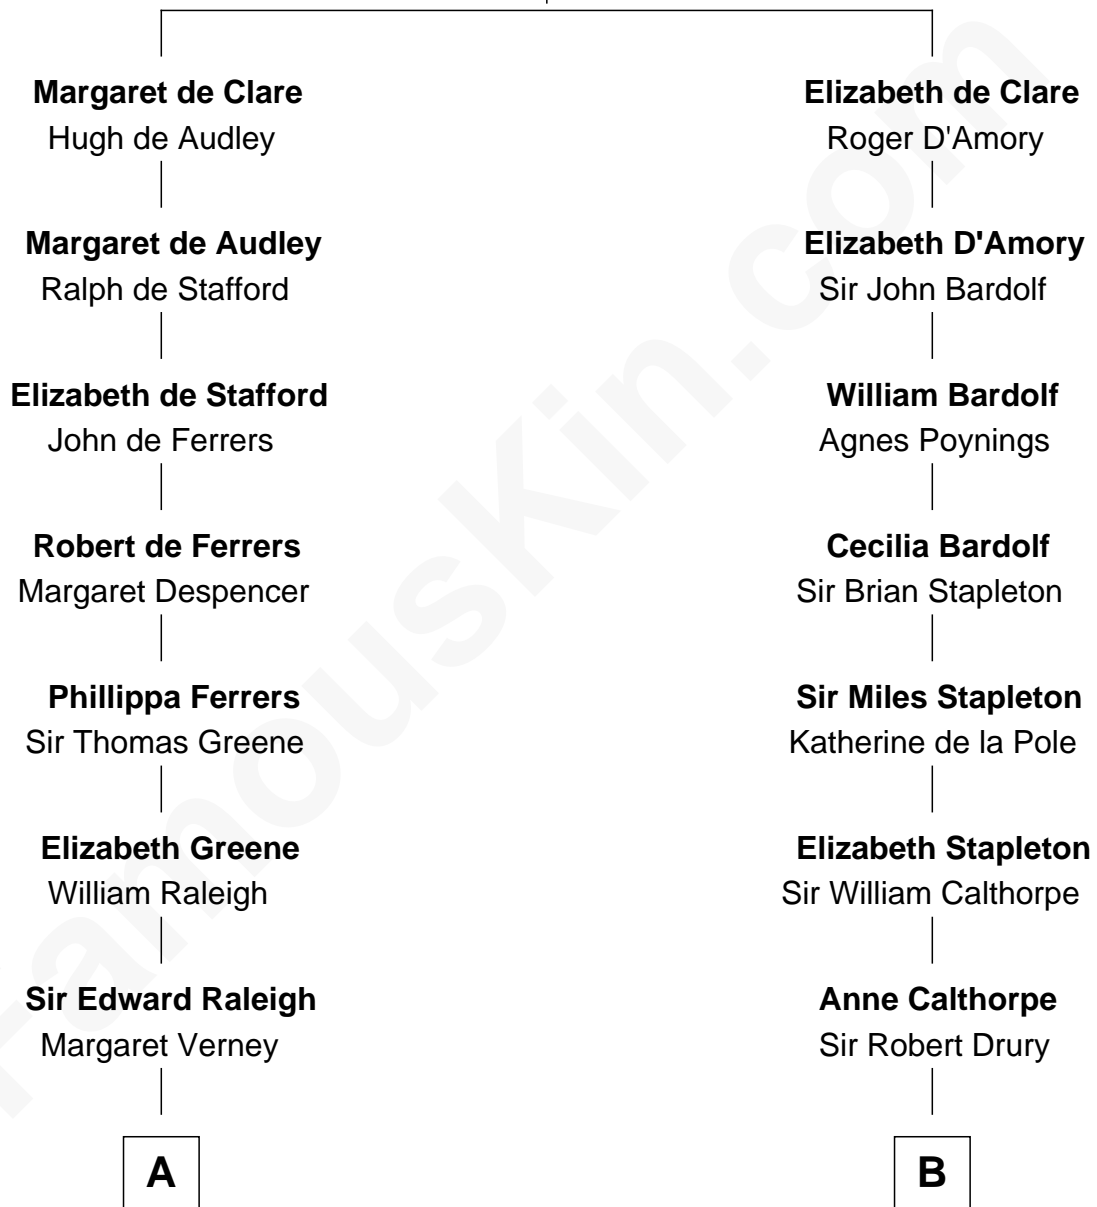

FamousKin.com
Relationship Chart of
Shanghai Pierce
Texas Cattleman

12th cousin 7 times removed of

Rev. George Burroughs
Executed for Witchcraft, Salem 1692

Sir Gilbert de Clare
 Joan of Acre

C

—
Susanna Stoddard

Isaac Pearce

—
Jonathan D. Pearce

Hanna Phillips Head

—
Shanghai Pierce

Texas Cattleman

FamousKin.com