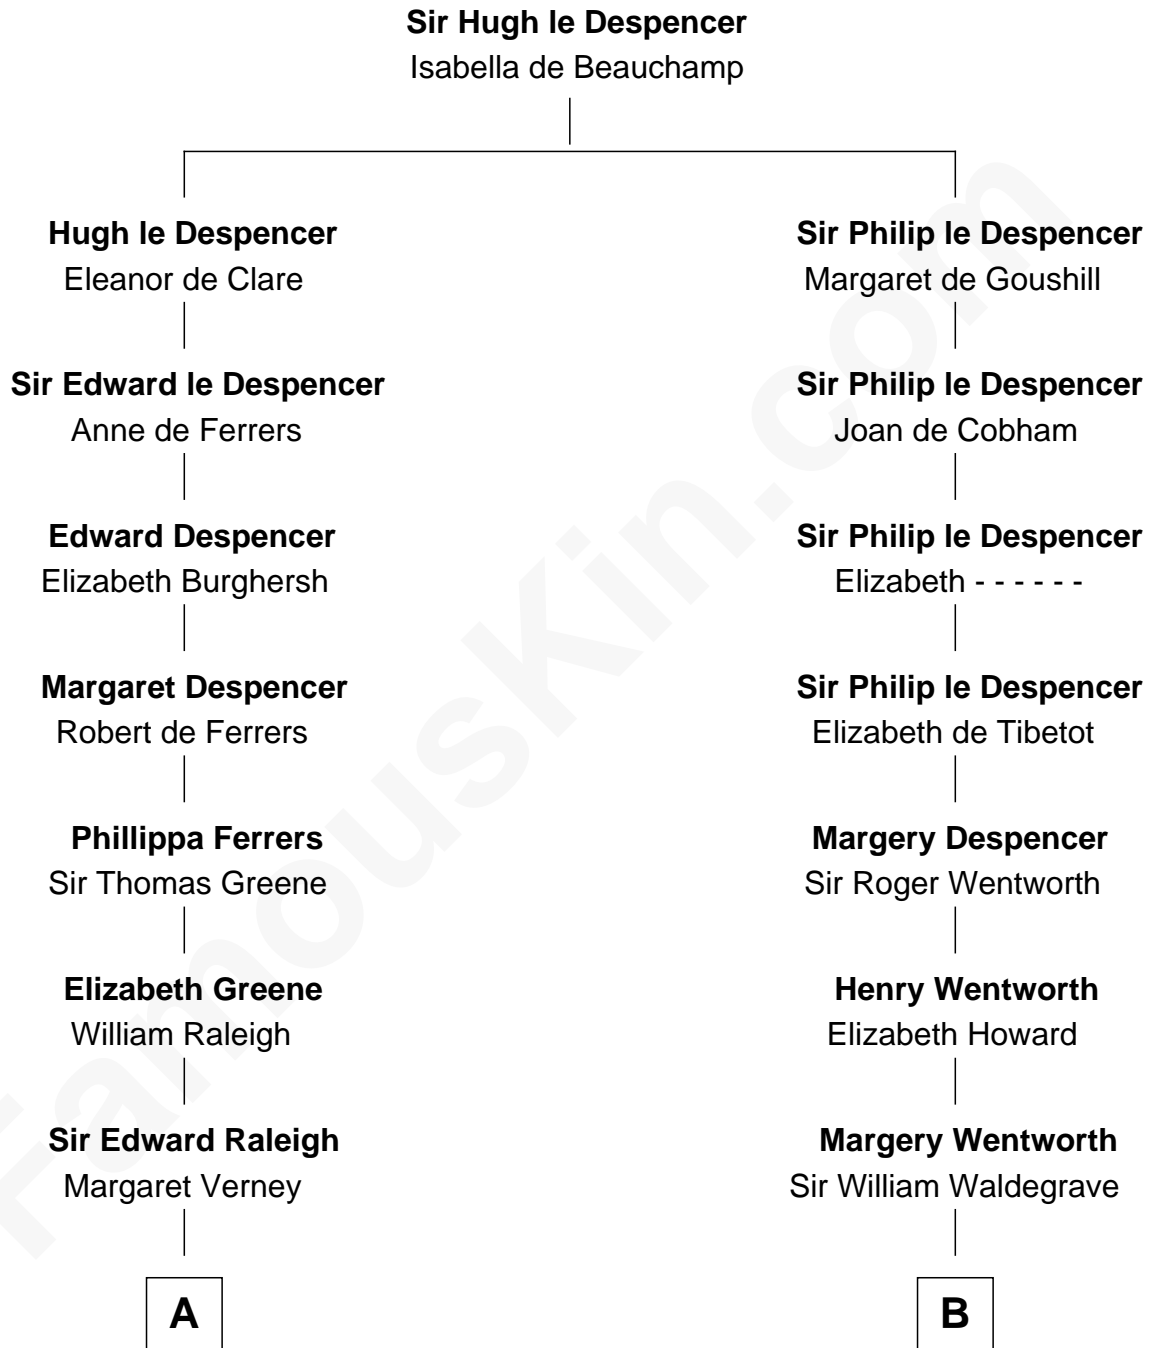

FamousKin.com
Relationship Chart of
Shanghai Pierce
Texas Cattleman

12th cousin 7 times removed of
Rev. George Burroughs
Executed for Witchcraft, Salem 1692

C

—
Susanna Stoddard

Isaac Pearce

—
Jonathan D. Pearce

Hanna Phillips Head

—
Shanghai Pierce

Texas Cattleman

FamousKin.com