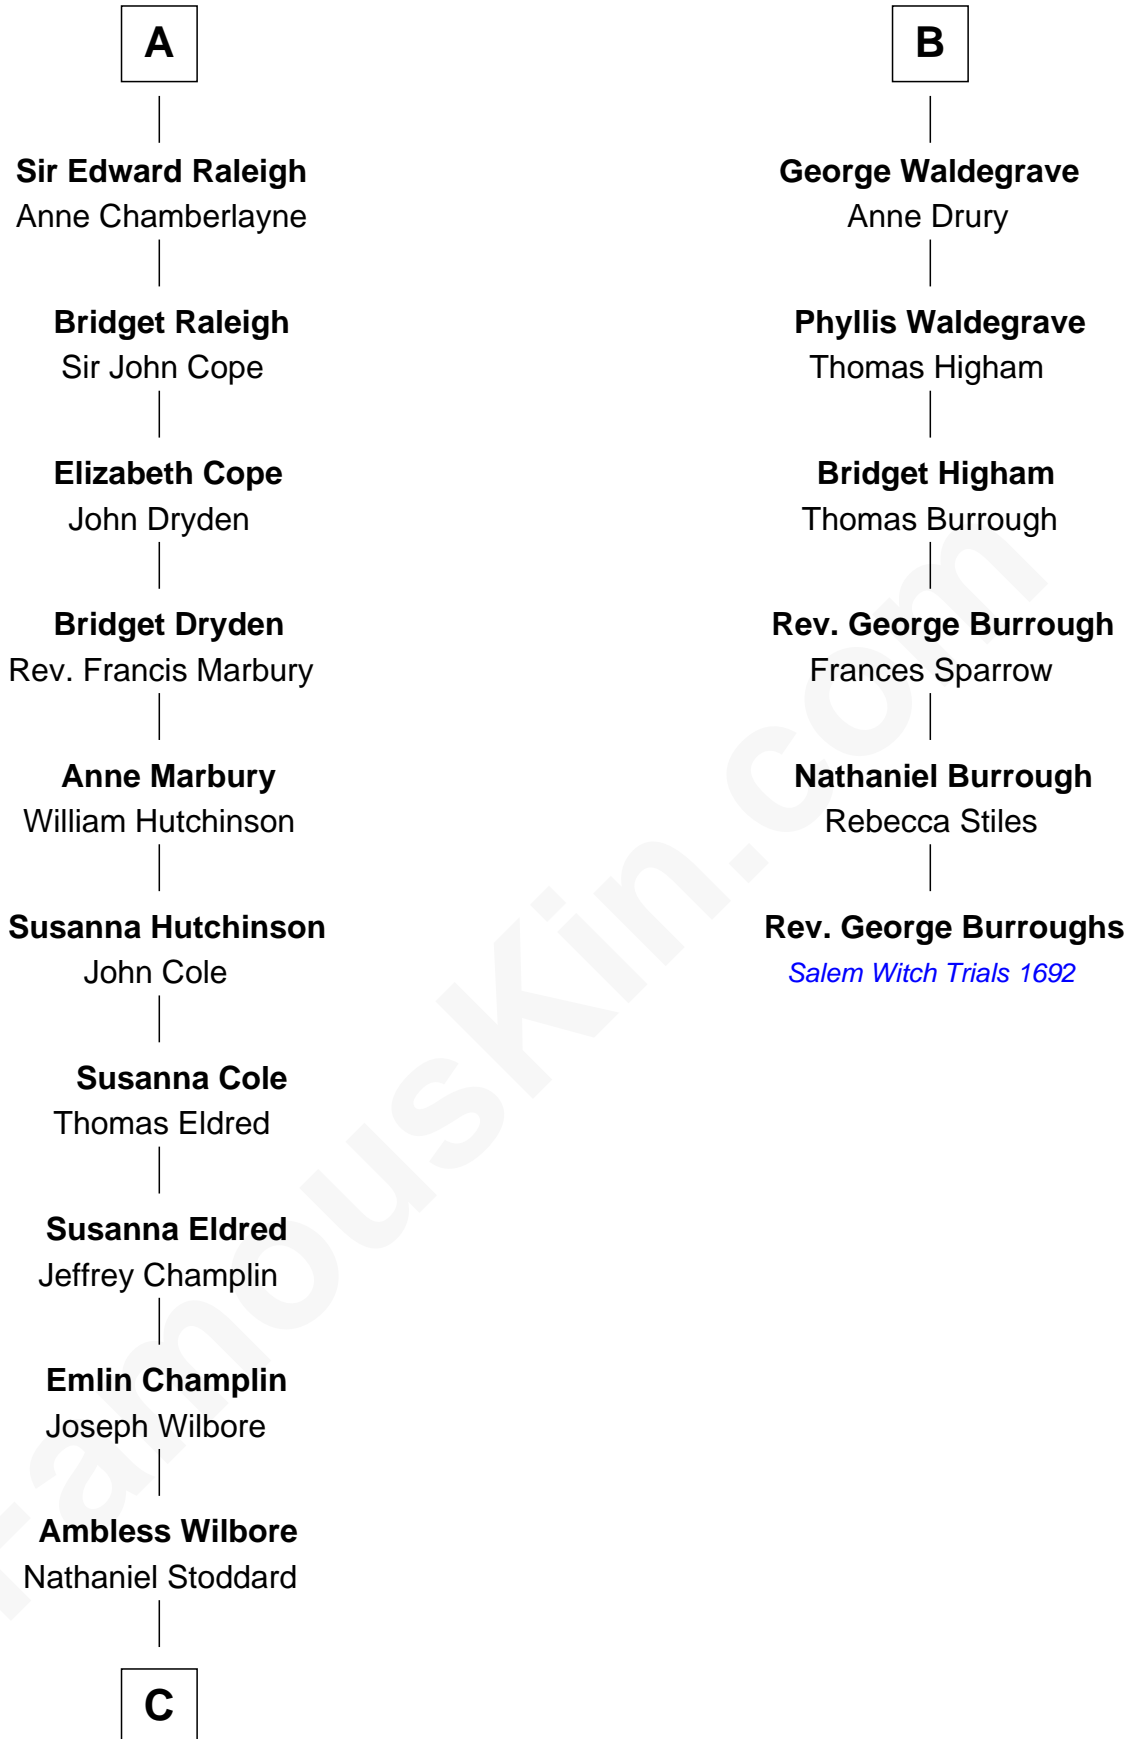

FamousKin.com
Relationship Chart of
Shanghai Pierce
Texas Cattleman

12th cousin 7 times removed of
Rev. George Burroughs
Executed for Witchcraft, Salem 1692

C

—
Susanna Stoddard

Isaac Pearce

—
Jonathan D. Pearce

Hanna Phillips Head

—
Shanghai Pierce

Texas Cattleman

FamousKin.com